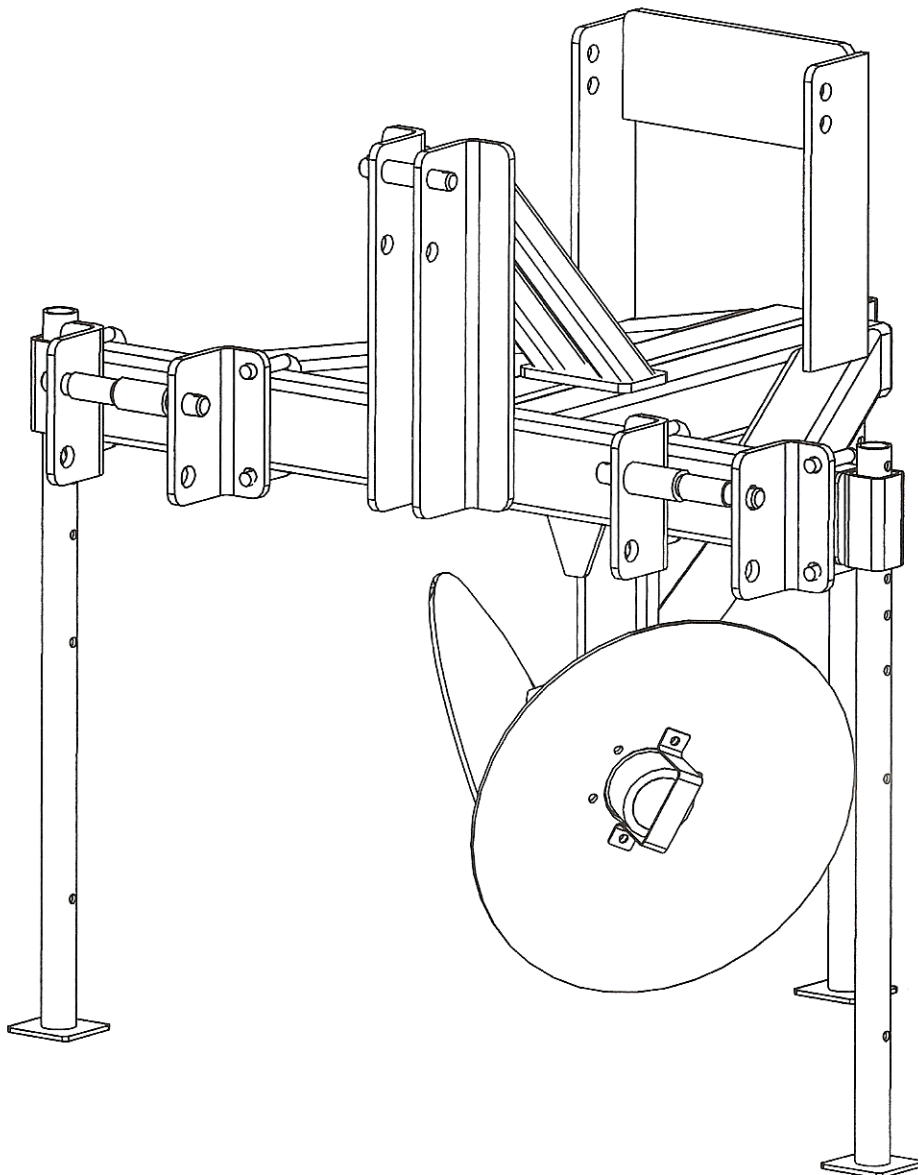

ECS  
**House  
Industries**

DOUBLE DISC PLOW

Parts List & Drawings  
8/17/2011

DOUBLE DISC PLOW			
REF#	DESCRIPTION	QTY	PART NUMBER
1	Assembly, Ditcher Frame	1	MFG030211
2	Pin, Hitch	1	3760
3	Bushing Upper Mast	1	3753
4	Ubolt	4	8533
5	Angle, Lower Hitch LH	2	5103
6	Angle, Lower Hitch RH	2	5102
7	Pin, Lower Hitch	2	3767
8	Bushing, Lower Hitch	2	3754
9	Spacer, Lower Hitch	2	3755
10	Assembly, Ditcher Stand Pipe	3	1621
11	Assembly, Hub	2	9716
12	Blade, 22" Ditcher	2	9715
13	Retainer, Dust Cap	2	5104