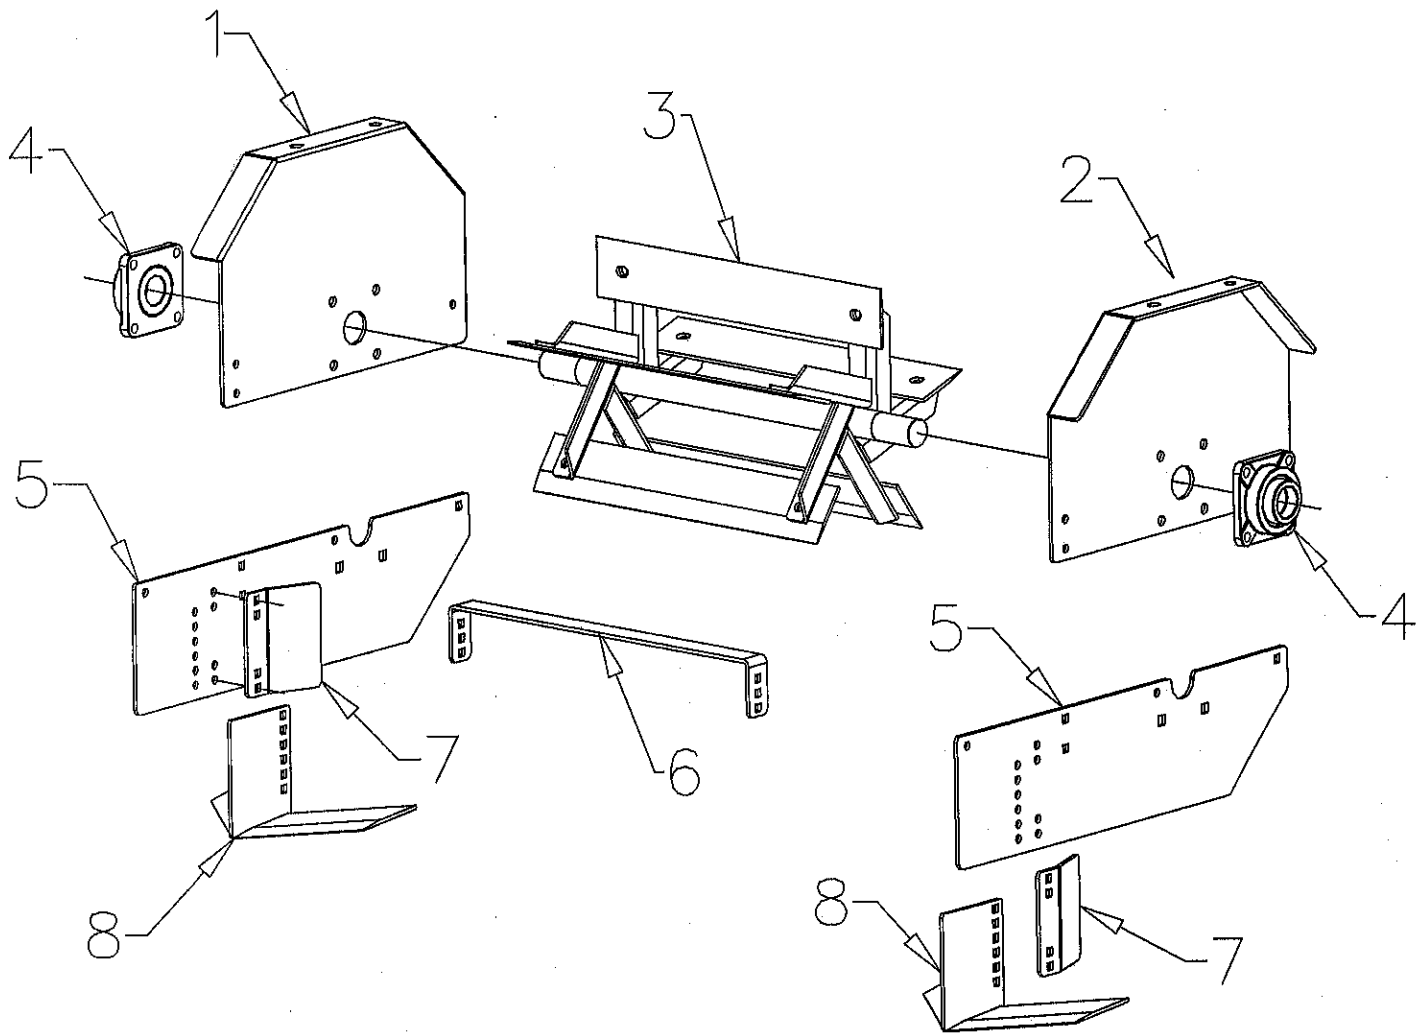

ECS
**House
Industries**

8 Row Tobacco Conditioner

46" Row Centers

Parts List & Drawings

3/16/11

8 ROW TOBACCO CONDITIONER			
REF#	DESCRIPTION	QTY	PART NUMBER
1	Assembly, Tobacco Conditioner Center Bar	1	MFG030143
2	Assembly, Tobacco Conditioner Wing	2	MFG030144
3	Assembly, Tobacco Conditioner Row	8	MFG030145
4	Cylinder	2	1460
5	Pivot, Toolbar Cylinder	2	1622
6	Link, Safty	2	1644
7	Assembly, Allthread Adjustment Clevis	2	8451
8	Pin, 1" x 3-1/4"	4	MFG030139
9	U-Bolt, 3/4" x 7" x 7" Sq.	24	8420
10	U-Bolt, 3/4" x 7" x 10"	4	MFG030148
11	Pin, Mast	1	3761
12	Pin, Lower Hitch	2	4809
13	Bolt, 1 1/2" x 10" Folding Toolbar Hinge	2	2883
14	Dirverter, LH Outside Soil	8	1727
15	Dirverter, RH Outside Soil	8	1726
16	Dirverter, LH Furrow Soil	4	MFG030106L
17	Assembly, Furrow Diverter Leg	4	MFG030105
18	Dirverter, RH Furrow Soil	4	MFG030106R
19	Assembly, Tobacco Conditioner Rear Shield	4	MFG030146
20	Hose, 56"	2	9289
21	Hose, 80"	2	9438
22	Hose, 102"	2	9499
23	Adaptor, 1/4" to 1/2" Pipe	4	9606
24	Tee, Bulkhead	2	9366

8 ROW TOBACCO CONDITIONER

TOBACCO CONDITIONER ROW		
REF#	DESCRIPTION	PART NUMBER
1	Shield, Tobacco Conditioner Upper LH	MFG030107L
2	Shield, Tobacco Conditioner Upper RH	MFG030107R
3	Assembly, Reel	MFG030149
*	25" Reel Blade Only	1717
4	Bearing, Flange	3816
5	Shield, Tobacco Conditioner Lower	1714
6	Brace, Tobacco Conditioner Lower Shield	MFG030129
7	Diverter, Inside Soil	1715
8	Sweep, 13" Tobacco Row	1728

TOBACCO CONDITIONER WING		
REF#	DESCRIPTION	PART NUMBER
1	Assembly, Tobacco Conditioner Wing	MFG030144
2	U-Bolt, 3/4" x 7" x 7" Sq.	8420
3	U-Bolt, 3/4" x 7" x 10"	MFG030148
4	Assembly, Shield Mounting Channel	MFG030134
5	Assembly, Rear Shield	MFG030146
6	Rod, Spring Guide	1684
7	Pin, Cotter	8398
8	Spring, Compression	8910
9	Pin, Tobacco Conditioner Spring Pivot	MFG030147
10	Collar, Guide Rod Lock w/ set screw	1685
11	Washer, Flat 5/8"	5WSHFLT58
12	Sweep, 9x14" Spoon	1695