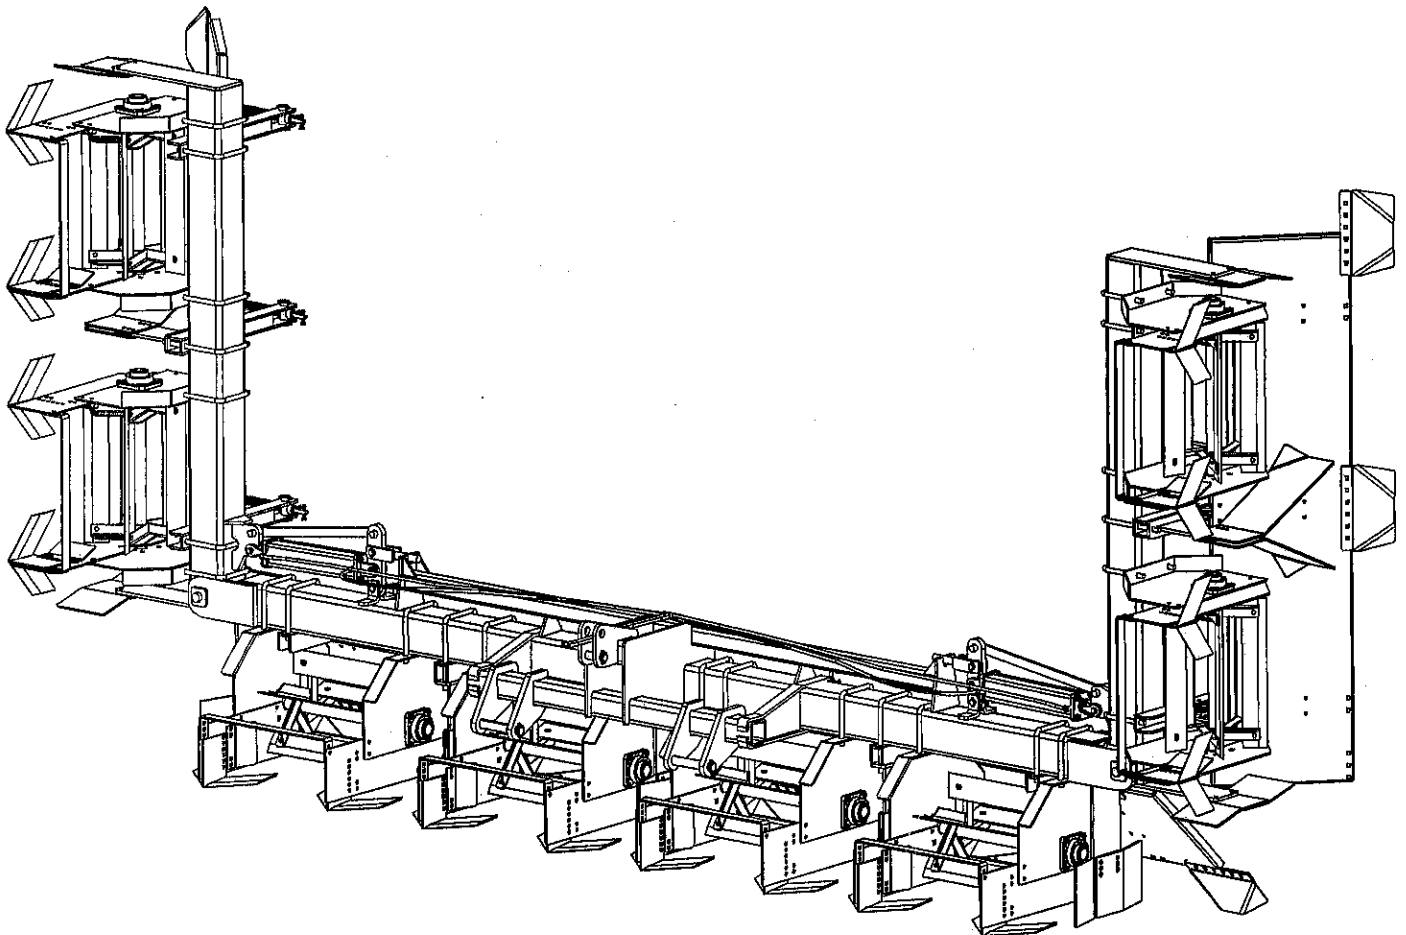

ECS
**House
Industries**

8 Row Tobacco Conditioner

46" Row Centers

Parts List & Drawings

3/16/11

8 ROW TOBACCO CONDITIONER			
REF#	DESCRIPTION	QTY	PART NUMBER
1	Assembly, Tobacco Conditioner Center Bar	1	MFG030143
2	Assembly, Tobacco Conditioner Wing	2	MFG030144
3	Assembly, Tobacco Conditioner Row	8	MFG030145
4	Cylinder	2	1460
5	Pivot, Toolbar Cylinder	2	1622
6	Link, Safty	2	1644
7	Assembly, Allthread Adjustment Clevis	2	8451
8	Pin, 1" x 3-1/4"	4	MFG030139
9	U-Bolt, 3/4" x 7" x 7" Sq.	24	8420
10	U-Bolt, 3/4" x 7" x 10"	4	MFG030148
11	Pin, Mast	1	3761
12	Pin, Lower Hitch	2	4809
13	Bolt, 1 1/2" x 10" Folding Toolbar Hinge	2	2883
14	Dirverter, LH Outside Soil	8	1727
15	Dirverter, RH Outside Soil	8	1726
16	Dirverter, LH Furrow Soil	4	MFG030106L
17	Assembly, Furrow Diverter Leg	4	MFG030105
18	Dirverter, RH Furrow Soil	4	MFG030106R
19	Assembly, Tobacco Conditioner Rear Shield	4	MFG030146
20	Hose, 56"	2	9289
21	Hose, 80"	2	9438
22	Hose, 102"	2	9499
23	Adaptor, 1/4" to 1/2" Pipe	4	9606
24	Tee, Bulkhead	2	9366

8 ROW TOBACCO CONDITIONER

TOBACCO CONDITIONER ROW		
REF#	DESCRIPTION	PART NUMBER
1	Shield, Tobacco Conditioner Upper LH	MFG030107L
2	Shield, Tobacco Conditioner Upper RH	MFG030107R
3	Assembly, Reel	MFG030149
*	25" Reel Blade Only	1717
4	Bearing, Flange	3816
5	Shield, Tobacco Conditioner Lower	1714
6	Brace, Tobacco Conditioner Lower Shield	MFG030129
7	Diverter, Inside Soil	1715
8	Sweep, 13" Tobacco Row	1728

TOBACCO CONDITIONER WING		
REF#	DESCRIPTION	PART NUMBER
1	Assembly, Tobacco Conditioner Wing	MFG030144
2	U-Bolt, 3/4" x 7" x 7" Sq.	8420
3	U-Bolt, 3/4" x 7" x 10"	MFG030148
4	Assembly, Shield Mounting Channel	MFG030134
5	Assembly, Rear Shield	MFG030146
6	Rod, Spring Guide	1684
7	Pin, Cotter	8398
8	Spring, Compression	8910
9	Pin, Tobacco Conditioner Spring Pivot	MFG030147
10	Collar, Guide Rod Lock w/ set screw	1685
11	Washer, Flat 5/8"	5WSHFLT58
12	Sweep, 9x14" Spoon	1695