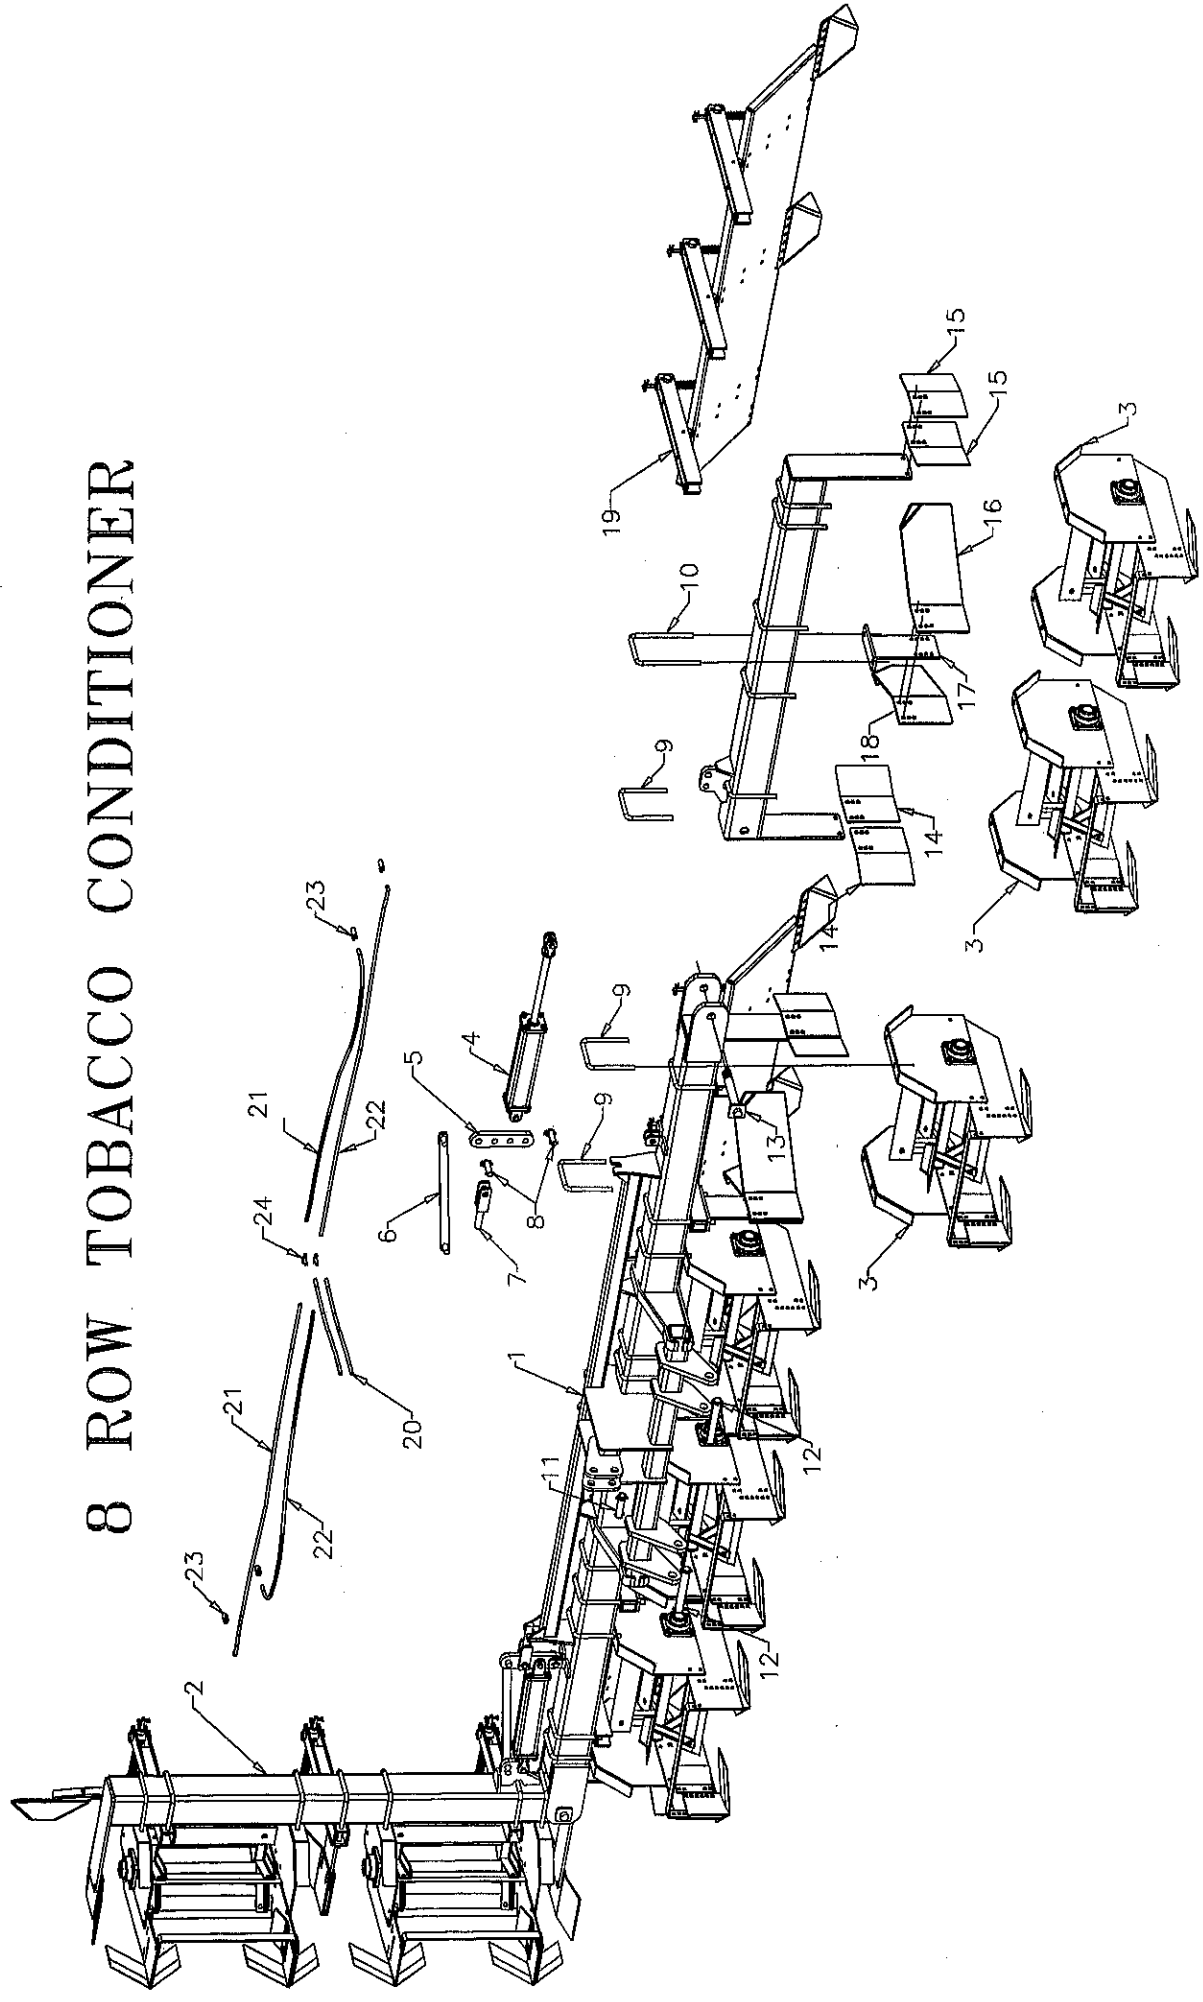

ECS
**House
Industries**

8 Row Tobacco Conditioner

46" Row Centers

Parts List & Drawings

3/16/11

8 ROW TOBACCO CONDITIONER			
REF#	DESCRIPTION	QTY	PART NUMBER
1	Assembly, Tobacco Conditioner Center Bar	1	MFG030143
2	Assembly, Tobacco Conditioner Wing	2	MFG030144
3	Assembly, Tobacco Conditioner Row	8	MFG030145
4	Cylinder	2	1460
5	Pivot, Toolbar Cylinder	2	1622
6	Link, Safty	2	1644
7	Assembly, Allthread Adjustment Clevis	2	8451
8	Pin, 1" x 3-1/4"	4	MFG030139
9	U-Bolt, 3/4" x 7" x 7" Sq.	24	8420
10	U-Bolt, 3/4" x 7" x 10"	4	MFG030148
11	Pin, Mast	1	3761
12	Pin, Lower Hitch	2	4809
13	Bolt, 1 1/2" x 10" Folding Toolbar Hinge	2	2883
14	Dirverter, LH Outside Soil	8	1727
15	Dirverter, RH Outside Soil	8	1726
16	Dirverter, LH Furrow Soil	4	MFG030106L
17	Assembly, Furrow Diverter Leg	4	MFG030105
18	Dirverter, RH Furrow Soil	4	MFG030106R
19	Assembly, Tobacco Conditioner Rear Shield	4	MFG030146
20	Hose, 56"	2	9289
21	Hose, 80"	2	9438
22	Hose, 102"	2	9499
23	Adaptor, 1/4" to 1/2" Pipe	4	9606
24	Tee, Bulkhead	2	9366

8 ROW TOBACCO CONDITIONER

TOBACCO CONDITIONER ROW		
REF#	DESCRIPTION	PART NUMBER
1	Shield, Tobacco Conditioner Upper LH	MFG030107L
2	Shield, Tobacco Conditioner Upper RH	MFG030107R
3	Assembly, Reel	MFG030149
*	25" Reel Blade Only	1717
4	Bearing, Flange	3816
5	Shield, Tobacco Conditioner Lower	1714
6	Brace, Tobacco Conditioner Lower Shield	MFG030129
7	Diverter, Inside Soil	1715
8	Sweep, 13" Tobacco Row	1728

TOBACCO CONDITIONER WING		
REF#	DESCRIPTION	PART NUMBER
1	Assembly, Tobacco Conditioner Wing	MFG030144
2	U-Bolt, 3/4" x 7" x 7" Sq.	8420
3	U-Bolt, 3/4" x 7" x 10"	MFG030148
4	Assembly, Shield Mounting Channel	MFG030134
5	Assembly, Rear Shield	MFG030146
6	Rod, Spring Guide	1684
7	Pin, Cotter	8398
8	Spring, Compression	8910
9	Pin, Tobacco Conditioner Spring Pivot	MFG030147
10	Collar, Guide Rod Lock w/ set screw	1685
11	Washer, Flat 5/8"	5WSHFLT58
12	Sweep, 9x14" Spoon	1695