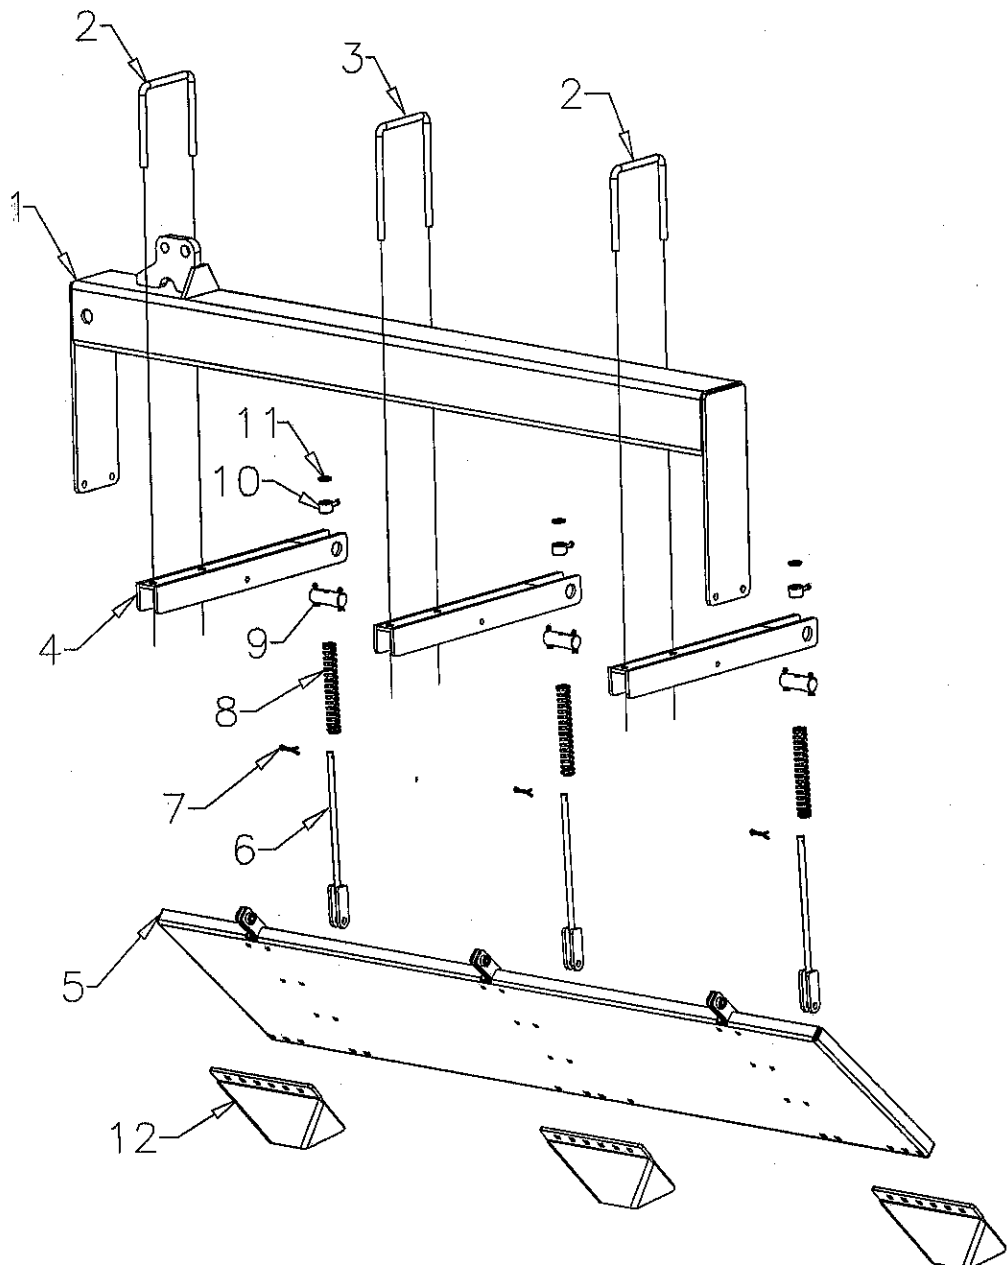

ECS
**House
Industries**

8 Row Tobacco Conditioner

46" Row Centers

Parts List & Drawings

3/16/11

8 ROW TOBACCO CONDITIONER			
REF#	DESCRIPTION	QTY	PART NUMBER
1	Assembly, Tobacco Conditioner Center Bar	1	MFG030143
2	Assembly, Tobacco Conditioner Wing	2	MFG030144
3	Assembly, Tobacco Conditioner Row	8	MFG030145
4	Cylinder	2	1460
5	Pivot, Toolbar Cylinder	2	1622
6	Link, Safty	2	1644
7	Assembly, Allthread Adjustment Clevis	2	8451
8	Pin, 1" x 3-1/4"	4	MFG030139
9	U-Bolt, 3/4" x 7" x 7" Sq.	24	8420
10	U-Bolt, 3/4" x 7" x 10"	4	MFG030148
11	Pin, Mast	1	3761
12	Pin, Lower Hitch	2	4809
13	Bolt, 1 1/2" x 10" Folding Toolbar Hinge	2	2883
14	Dirverter, LH Outside Soil	8	1727
15	Dirverter, RH Outside Soil	8	1726
16	Dirverter, LH Furrow Soil	4	MFG030106L
17	Assembly, Furrow Diverter Leg	4	MFG030105
18	Dirverter, RH Furrow Soil	4	MFG030106R
19	Assembly, Tobacco Conditioner Rear Shield	4	MFG030146
20	Hose, 56"	2	9289
21	Hose, 80"	2	9438
22	Hose, 102"	2	9499
23	Adaptor, 1/4" to 1/2" Pipe	4	9606
24	Tee, Bulkhead	2	9366

8 ROW TOBACCO CONDITIONER

TOBACCO CONDITIONER ROW		
REF#	DESCRIPTION	PART NUMBER
1	Shield, Tobacco Conditioner Upper LH	MFG030107L
2	Shield, Tobacco Conditioner Upper RH	MFG030107R
3	Assembly, Reel	MFG030149
*	25" Reel Blade Only	1717
4	Bearing, Flange	3816
5	Shield, Tobacco Conditioner Lower	1714
6	Brace, Tobacco Conditioner Lower Shield	MFG030129
7	Diverter, Inside Soil	1715
8	Sweep, 13" Tobacco Row	1728

TOBACCO CONDITIONER WING		
REF#	DESCRIPTION	PART NUMBER
1	Assembly, Tobacco Conditioner Wing	MFG030144
2	U-Bolt, 3/4" x 7" x 7" Sq.	8420
3	U-Bolt, 3/4" x 7" x 10"	MFG030148
4	Assembly, Shield Mounting Channel	MFG030134
5	Assembly, Rear Shield	MFG030146
6	Rod, Spring Guide	1684
7	Pin, Cotter	8398
8	Spring, Compression	8910
9	Pin, Tobacco Conditioner Spring Pivot	MFG030147
10	Collar, Guide Rod Lock w/ set screw	1685
11	Washer, Flat 5/8"	5WSHFLT58
12	Sweep, 9x14" Spoon	1695