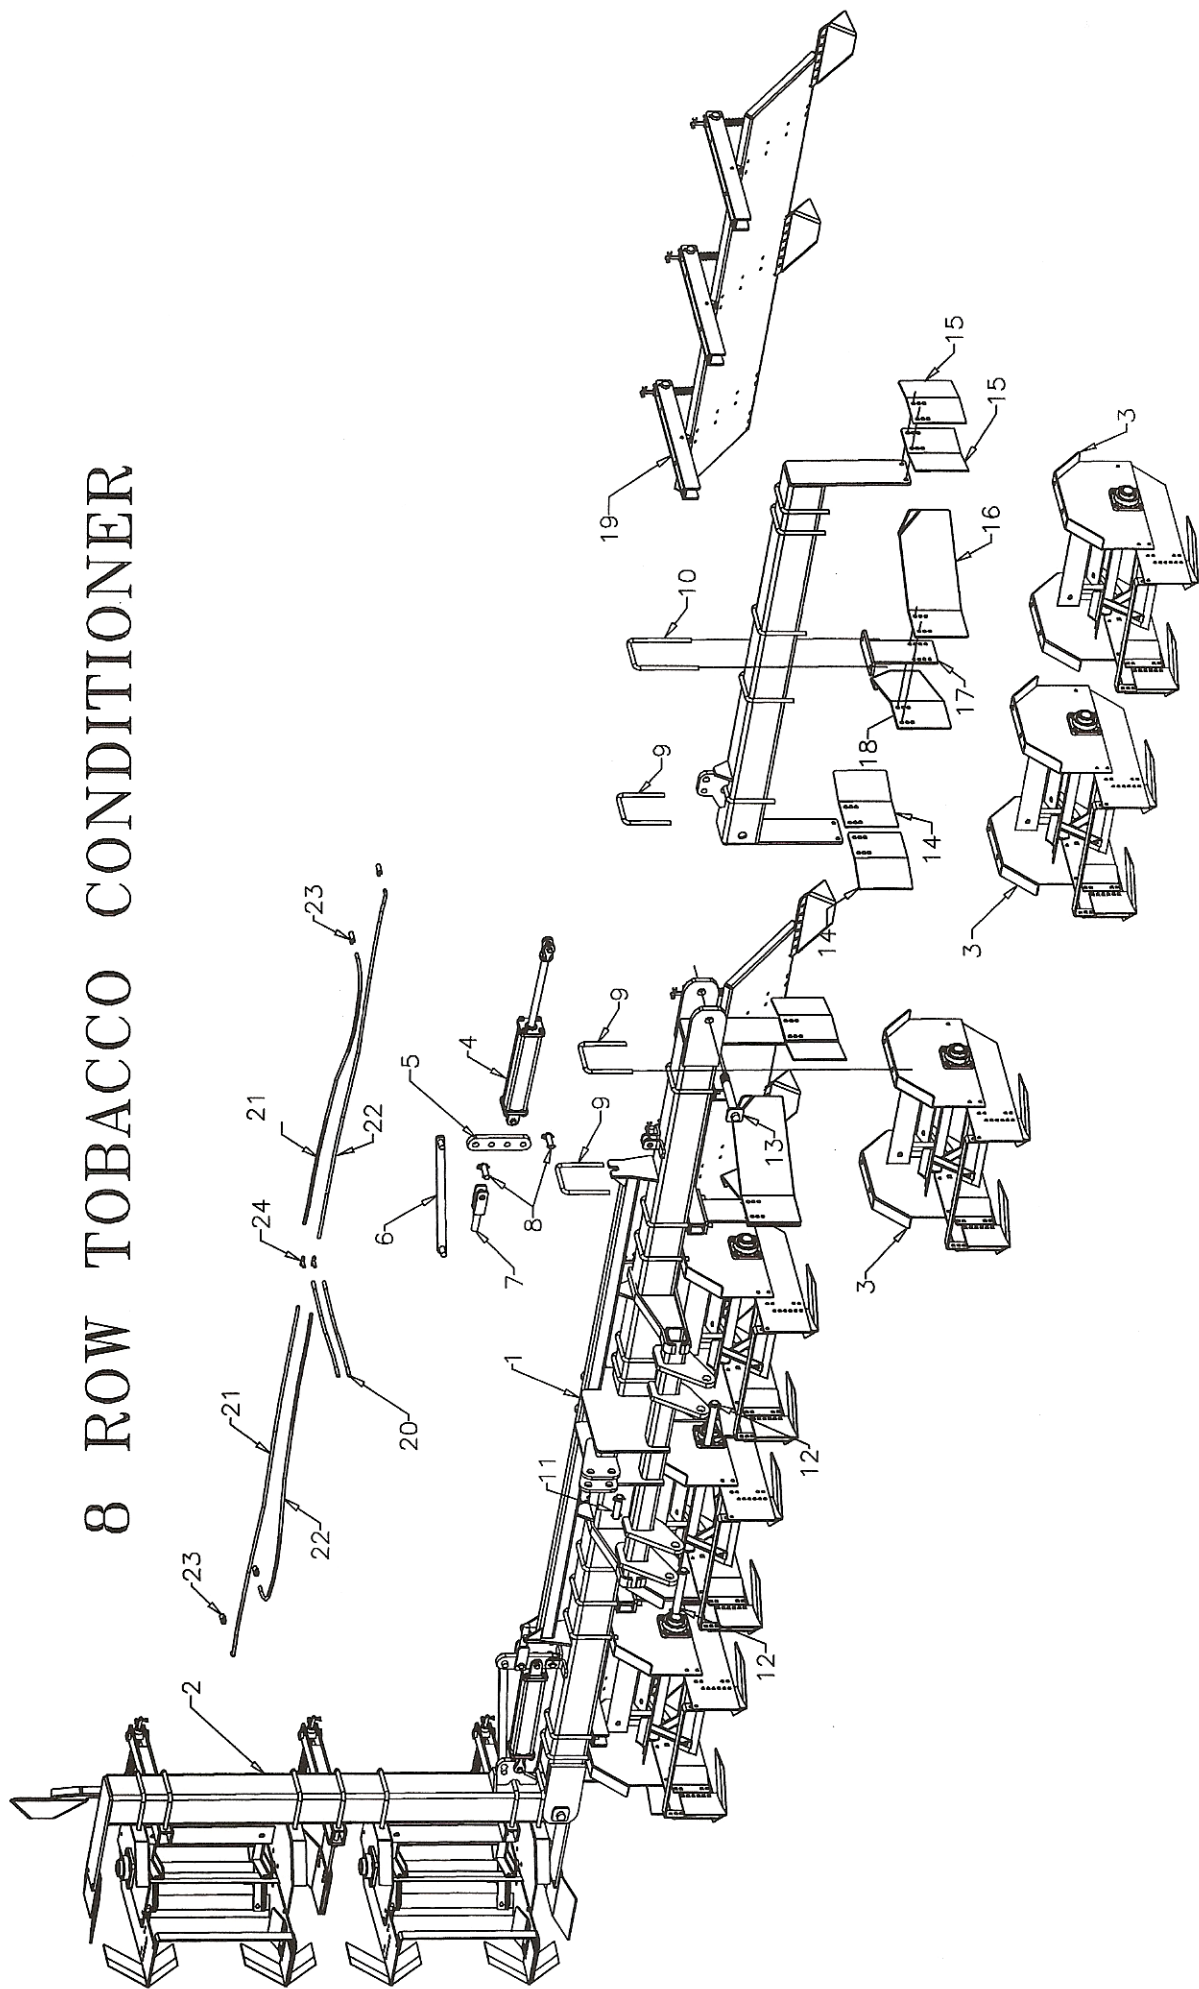

ECS
House
Industries

8 Row Tobacco Conditioner

46" Row Centers

Parts List & Drawings

3/16/11

8 ROW TOBACCO CONDITIONER			
REF#	DESCRIPTION	QTY	PART NUMBER
1	Assembly, Tobacco Conditioner Center Bar	1	MFG030143
2	Assembly, Tobacco Conditioner Wing	2	MFG030144
3	Assembly, Tobacco Conditioner Row	8	MFG030145
4	Cylinder	2	1460
5	Pivot, Toolbar Cylinder	2	1622
6	Link, Safty	2	1644
7	Assembly, Allthread Adjustment Clevis	2	8451
8	Pin, 1" x 3-1/4"	4	MFG030139
9	U-Bolt, 3/4" x 7" x 7" Sq.	24	8420
10	U-Bolt, 3/4" x 7" x 10"	4	MFG030148
11	Pin, Mast	1	3761
12	Pin, Lower Hitch	2	4809
13	Bolt, 1 1/2" x 10" Folding Toolbar Hinge	2	2883
14	Dirverter, LH Outside Soil	8	1727
15	Dirverter, RH Outside Soil	8	1726
16	Dirverter, LH Furrow Soil	4	MFG030106L
17	Assembly, Furrow Diverter Leg	4	MFG030105
18	Dirverter, RH Furrow Soil	4	MFG030106R
19	Assembly, Tobacco Conditioner Rear Shield	4	MFG030146
20	Hose, 56"	2	9289
21	Hose, 80"	2	9438
22	Hose, 102"	2	9499
23	Adaptor, 1/4" to 1/2" Pipe	4	9606
24	Tee, Bulkhead	2	9366

8 ROW TOBACCO CONDITIONER

TOBACCO CONDITIONER ROW		
REF#	DESCRIPTION	PART NUMBER
1	Shield, Tobacco Conditioner Upper LH	MFG030107L
2	Shield, Tobacco Conditioner Upper RH	MFG030107R
3	Assembly, Reel	MFG030149
*	25" Reel Blade Only	1717
4	Bearing, Flange	3816
5	Shield, Tobacco Conditioner Lower	1714
6	Brace, Tobacco Conditioner Lower Shield	MFG030129
7	Diverter, Inside Soil	1715
8	Sweep, 13" Tobacco Row	1728

TOBACCO CONDITIONER WING		
REF#	DESCRIPTION	PART NUMBER
1	Assembly, Tobacco Conditioner Wing	MFG030144
2	U-Bolt, 3/4" x 7" x 7" Sq.	8420
3	U-Bolt, 3/4" x 7" x 10"	MFG030148
4	Assembly, Shield Mounting Channel	MFG030134
5	Assembly, Rear Shield	MFG030146
6	Rod, Spring Guide	1684
7	Pin, Cotter	8398
8	Spring, Compression	8910
9	Pin, Tobacco Conditioner Spring Pivot	MFG030147
10	Collar, Guide Rod Lock w/ set screw	1685
11	Washer, Flat 5/8"	5WSHFLT58
12	Sweep, 9x14" Spoon	1695