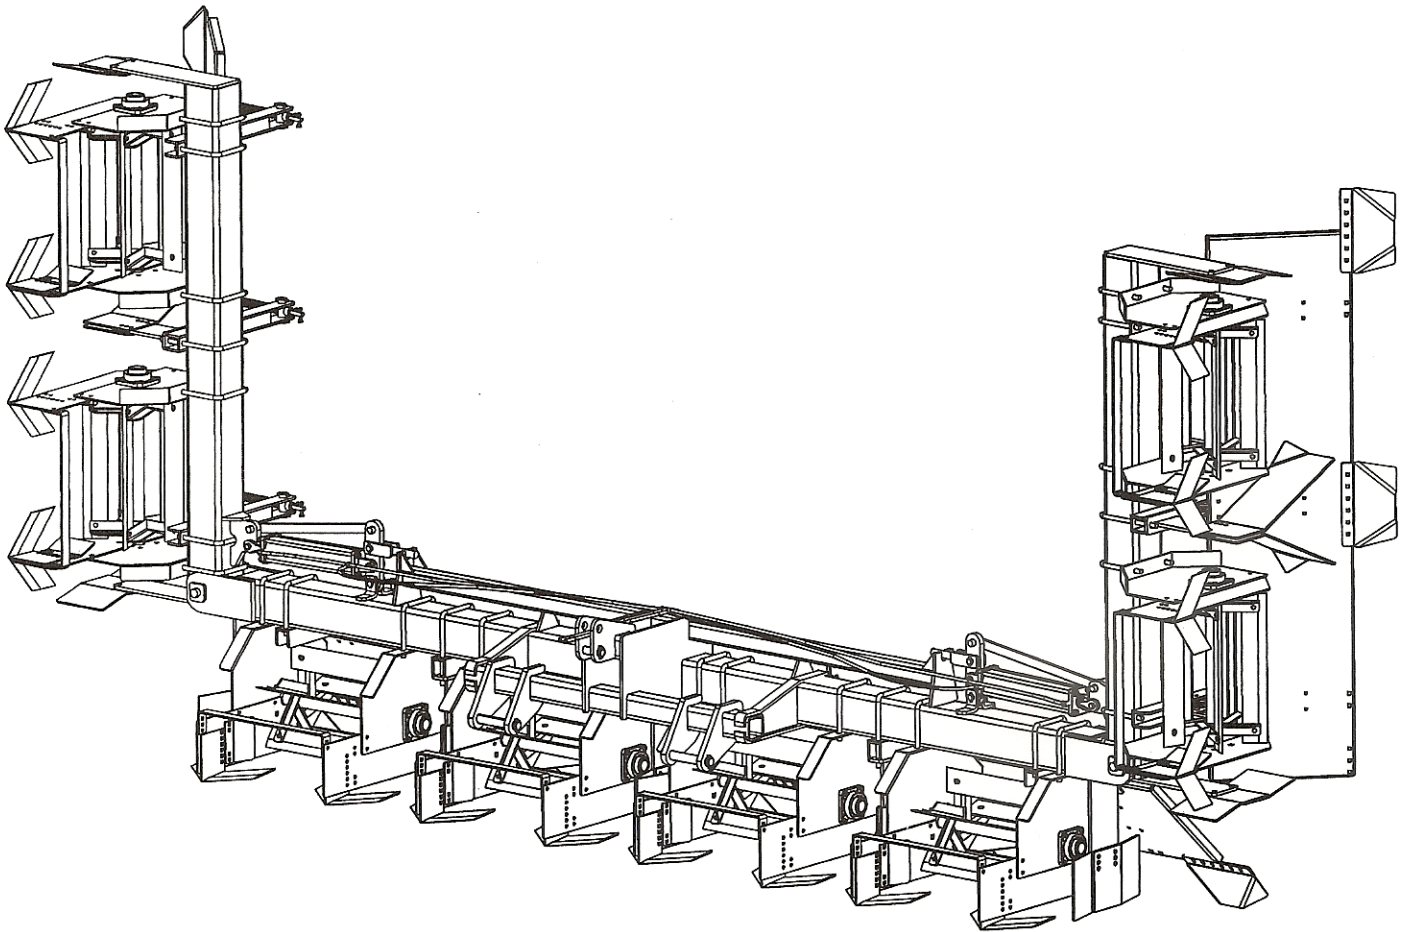

ECS
House
Industries

8 Row Tobacco Conditioner

46" Row Centers

Parts List & Drawings

3/16/11

8 ROW TOBACCO CONDITIONER			
REF#	DESCRIPTION	QTY	PART NUMBER
1	Assembly, Tobacco Conditioner Center Bar	1	MFG030143
2	Assembly, Tobacco Conditioner Wing	2	MFG030144
3	Assembly, Tobacco Conditioner Row	8	MFG030145
4	Cylinder	2	1460
5	Pivot, Toolbar Cylinder	2	1622
6	Link, Safty	2	1644
7	Assembly, Allthread Adjustment Clevis	2	8451
8	Pin, 1" x 3-1/4"	4	MFG030139
9	U-Bolt, 3/4" x 7" x 7" Sq.	24	8420
10	U-Bolt, 3/4" x 7" x 10"	4	MFG030148
11	Pin, Mast	1	3761
12	Pin, Lower Hitch	2	4809
13	Bolt, 1 1/2" x 10" Folding Toolbar Hinge	2	2883
14	Dirverter, LH Outside Soil	8	1727
15	Dirverter, RH Outside Soil	8	1726
16	Dirverter, LH Furrow Soil	4	MFG030106L
17	Assembly, Furrow Diverter Leg	4	MFG030105
18	Dirverter, RH Furrow Soil	4	MFG030106R
19	Assembly, Tobacco Conditioner Rear Shield	4	MFG030146
20	Hose, 56"	2	9289
21	Hose, 80"	2	9438
22	Hose, 102"	2	9499
23	Adaptor, 1/4" to 1/2" Pipe	4	9606
24	Tee, Bulkhead	2	9366

8 ROW TOBACCO CONDITIONER

TOBACCO CONDITIONER ROW		
REF#	DESCRIPTION	PART NUMBER
1	Shield, Tobacco Conditioner Upper LH	MFG030107L
2	Shield, Tobacco Conditioner Upper RH	MFG030107R
3	Assembly, Reel	MFG030149
*	25" Reel Blade Only	1717
4	Bearing, Flange	3816
5	Shield, Tobacco Conditioner Lower	1714
6	Brace, Tobacco Conditioner Lower Shield	MFG030129
7	Diverter, Inside Soil	1715
8	Sweep, 13" Tobacco Row	1728

TOBACCO CONDITIONER WING		
REF#	DESCRIPTION	PART NUMBER
1	Assembly, Tobacco Conditioner Wing	MFG030144
2	U-Bolt, 3/4" x 7" x 7" Sq.	8420
3	U-Bolt, 3/4" x 7" x 10"	MFG030148
4	Assembly, Shield Mounting Channel	MFG030134
5	Assembly, Rear Shield	MFG030146
6	Rod, Spring Guide	1684
7	Pin, Cotter	8398
8	Spring, Compression	8910
9	Pin, Tobacco Conditioner Spring Pivot	MFG030147
10	Collar, Guide Rod Lock w/ set screw	1685
11	Washer, Flat 5/8"	5WSHFLT58
12	Sweep, 9x14" Spoon	1695