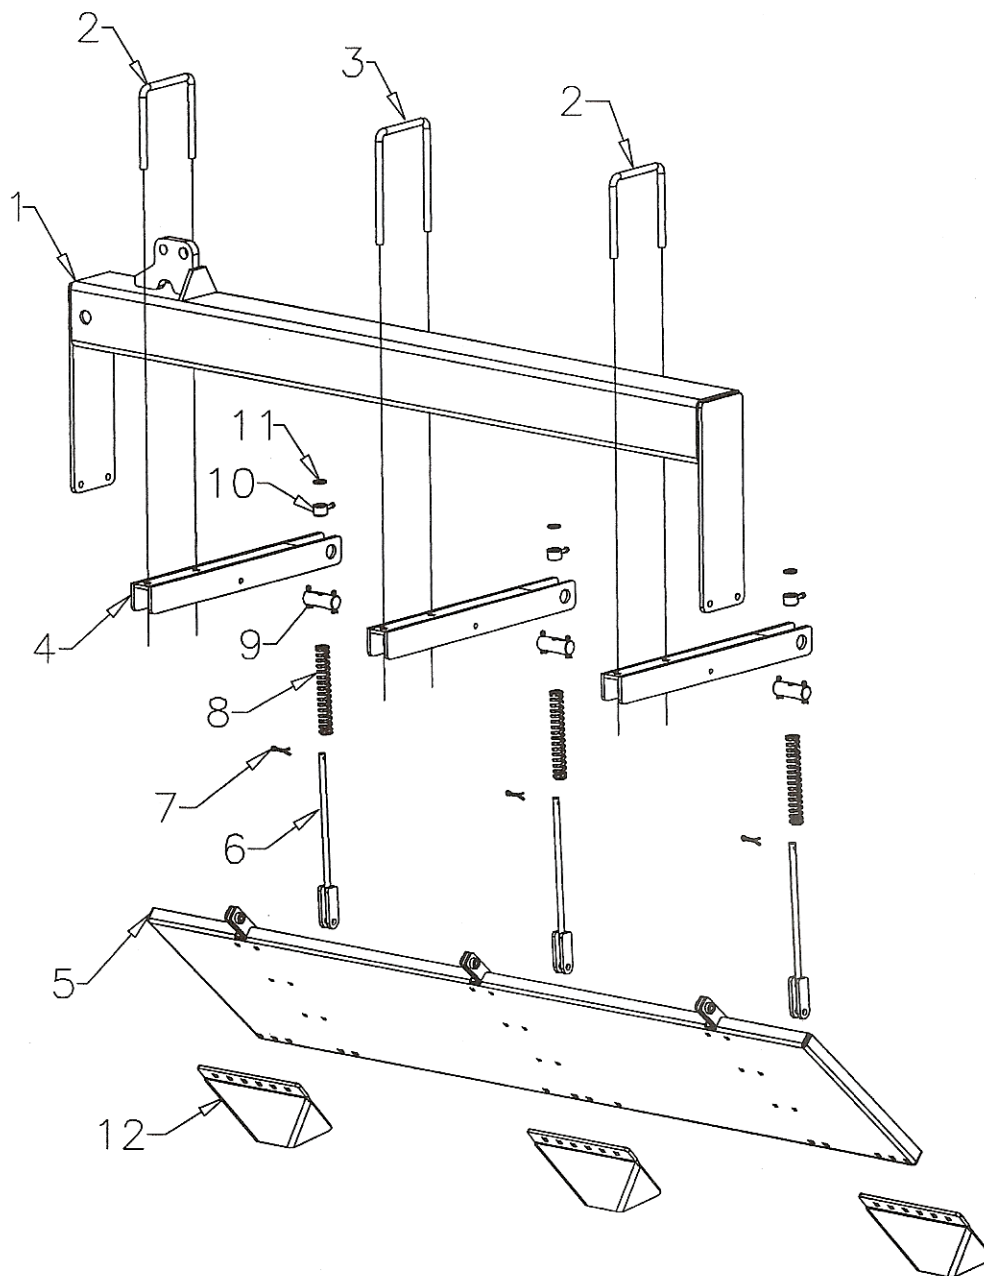

ECS
House
Industries

8 Row Tobacco Conditioner

46" Row Centers

Parts List & Drawings

3/16/11

8 ROW TOBACCO CONDITIONER			
REF#	DESCRIPTION	QTY	PART NUMBER
1	Assembly, Tobacco Conditioner Center Bar	1	MFG030143
2	Assembly, Tobacco Conditioner Wing	2	MFG030144
3	Assembly, Tobacco Conditioner Row	8	MFG030145
4	Cylinder	2	1460
5	Pivot, Toolbar Cylinder	2	1622
6	Link, Safty	2	1644
7	Assembly, Allthread Adjustment Clevis	2	8451
8	Pin, 1" x 3-1/4"	4	MFG030139
9	U-Bolt, 3/4" x 7" x 7" Sq.	24	8420
10	U-Bolt, 3/4" x 7" x 10"	4	MFG030148
11	Pin, Mast	1	3761
12	Pin, Lower Hitch	2	4809
13	Bolt, 1 1/2" x 10" Folding Toolbar Hinge	2	2883
14	Dirverter, LH Outside Soil	8	1727
15	Dirverter, RH Outside Soil	8	1726
16	Dirverter, LH Furrow Soil	4	MFG030106L
17	Assembly, Furrow Diverter Leg	4	MFG030105
18	Dirverter, RH Furrow Soil	4	MFG030106R
19	Assembly, Tobacco Conditioner Rear Shield	4	MFG030146
20	Hose, 56"	2	9289
21	Hose, 80"	2	9438
22	Hose, 102"	2	9499
23	Adaptor, 1/4" to 1/2" Pipe	4	9606
24	Tee, Bulkhead	2	9366

8 ROW TOBACCO CONDITIONER

TOBACCO CONDITIONER ROW		
REF#	DESCRIPTION	PART NUMBER
1	Shield, Tobacco Conditioner Upper LH	MFG030107L
2	Shield, Tobacco Conditioner Upper RH	MFG030107R
3	Assembly, Reel	MFG030149
*	25" Reel Blade Only	1717
4	Bearing, Flange	3816
5	Shield, Tobacco Conditioner Lower	1714
6	Brace, Tobacco Conditioner Lower Shield	MFG030129
7	Diverter, Inside Soil	1715
8	Sweep, 13" Tobacco Row	1728

TOBACCO CONDITIONER WING		
REF#	DESCRIPTION	PART NUMBER
1	Assembly, Tobacco Conditioner Wing	MFG030144
2	U-Bolt, 3/4" x 7" x 7" Sq.	8420
3	U-Bolt, 3/4" x 7" x 10"	MFG030148
4	Assembly, Shield Mounting Channel	MFG030134
5	Assembly, Rear Shield	MFG030146
6	Rod, Spring Guide	1684
7	Pin, Cotter	8398
8	Spring, Compression	8910
9	Pin, Tobacco Conditioner Spring Pivot	MFG030147
10	Collar, Guide Rod Lock w/ set screw	1685
11	Washer, Flat 5/8"	5WSHFLT58
12	Sweep, 9x14" Spoon	1695