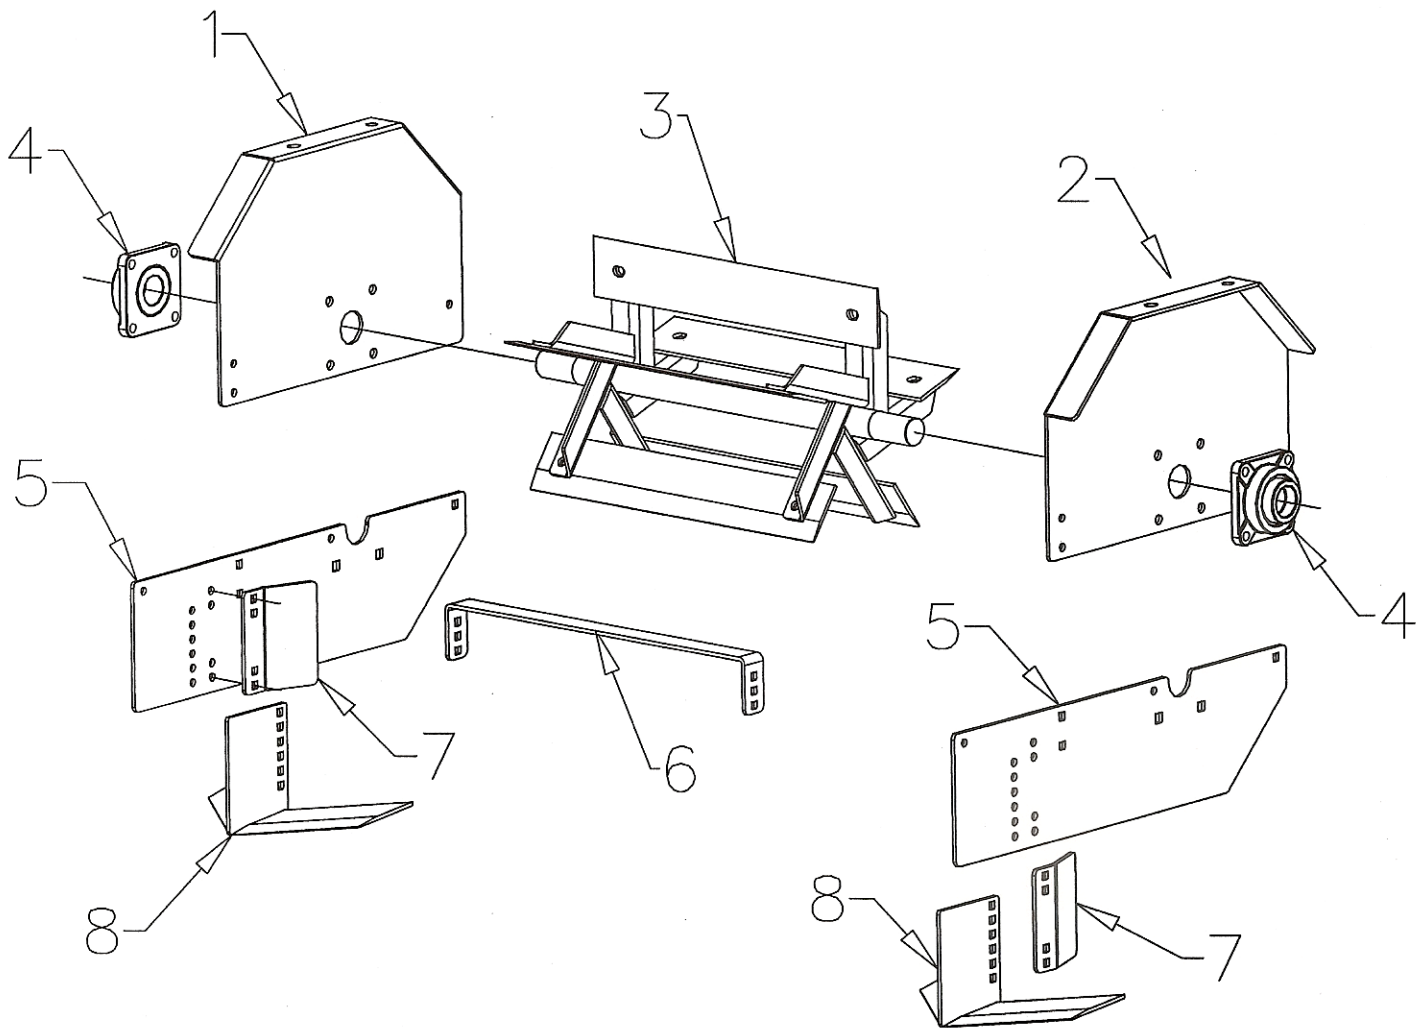

ECS
House
Industries

8 Row Tobacco Conditioner

46" Row Centers

Parts List & Drawings

3/16/11

8 ROW TOBACCO CONDITIONER			
REF#	DESCRIPTION	QTY	PART NUMBER
1	Assembly, Tobacco Conditioner Center Bar	1	MFG030143
2	Assembly, Tobacco Conditioner Wing	2	MFG030144
3	Assembly, Tobacco Conditioner Row	8	MFG030145
4	Cylinder	2	1460
5	Pivot, Toolbar Cylinder	2	1622
6	Link, Safty	2	1644
7	Assembly, Allthread Adjustment Clevis	2	8451
8	Pin, 1" x 3-1/4"	4	MFG030139
9	U-Bolt, 3/4" x 7" x 7" Sq.	24	8420
10	U-Bolt, 3/4" x 7" x 10"	4	MFG030148
11	Pin, Mast	1	3761
12	Pin, Lower Hitch	2	4809
13	Bolt, 1 1/2" x 10" Folding Toolbar Hinge	2	2883
14	Dirverter, LH Outside Soil	8	1727
15	Dirverter, RH Outside Soil	8	1726
16	Dirverter, LH Furrow Soil	4	MFG030106L
17	Assembly, Furrow Diverter Leg	4	MFG030105
18	Dirverter, RH Furrow Soil	4	MFG030106R
19	Assembly, Tobacco Conditioner Rear Shield	4	MFG030146
20	Hose, 56"	2	9289
21	Hose, 80"	2	9438
22	Hose, 102"	2	9499
23	Adaptor, 1/4" to 1/2" Pipe	4	9606
24	Tee, Bulkhead	2	9366

8 ROW TOBACCO CONDITIONER

TOBACCO CONDITIONER ROW		
REF#	DESCRIPTION	PART NUMBER
1	Shield, Tobacco Conditioner Upper LH	MFG030107L
2	Shield, Tobacco Conditioner Upper RH	MFG030107R
3	Assembly, Reel	MFG030149
*	25" Reel Blade Only	1717
4	Bearing, Flange	3816
5	Shield, Tobacco Conditioner Lower	1714
6	Brace, Tobacco Conditioner Lower Shield	MFG030129
7	Diverter, Inside Soil	1715
8	Sweep, 13" Tobacco Row	1728

TOBACCO CONDITIONER WING		
REF#	DESCRIPTION	PART NUMBER
1	Assembly, Tobacco Conditioner Wing	MFG030144
2	U-Bolt, 3/4" x 7" x 7" Sq.	8420
3	U-Bolt, 3/4" x 7" x 10"	MFG030148
4	Assembly, Shield Mounting Channel	MFG030134
5	Assembly, Rear Shield	MFG030146
6	Rod, Spring Guide	1684
7	Pin, Cotter	8398
8	Spring, Compression	8910
9	Pin, Tobacco Conditioner Spring Pivot	MFG030147
10	Collar, Guide Rod Lock w/ set screw	1685
11	Washer, Flat 5/8"	5WSHFLT58
12	Sweep, 9x14" Spoon	1695