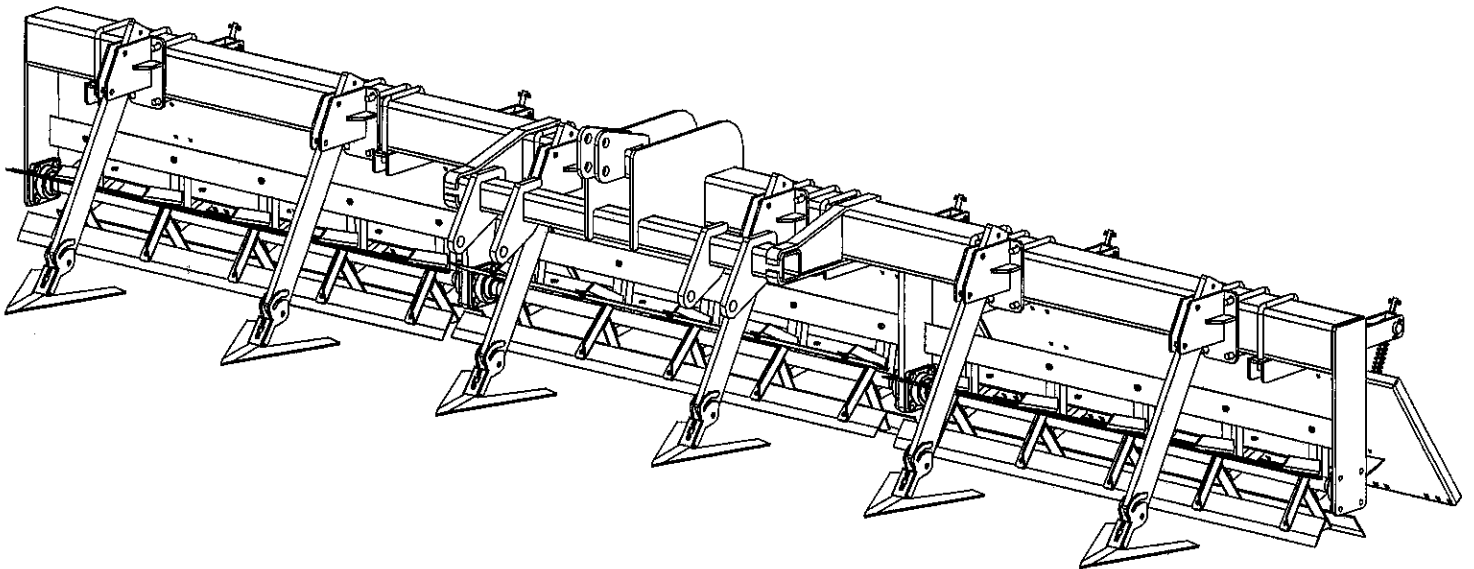

ECS  
House  
Industries

6 Row Tobacco Chopper  
38" Row Centers

Parts List & Drawings  
4/5/11

<b>6 ROW TOBACCO CHOPPER</b>			
<b>REF#</b>	<b>DESCRIPTION</b>	<b>QTY</b>	<b>PART NUMBER</b>
<b>1</b>	Assembly, Tobacco Chopper Bar	<b>1</b>	<b>MFG030161</b>
<b>2</b>	U-Bolt, 3/4" x 7" x 7" Sq.	<b>18</b>	<b>8420</b>
<b>3</b>	Assembly, Tobacco Chopper Rear Shield	<b>3</b>	<b>MFG030192</b>
<b>4</b>	Bracket, Bed Shank Mount	<b>6</b>	<b>1978</b>
<b>5</b>	Shank, Straight Bed Sweep	<b>6</b>	<b>1958-35</b>
<b>6</b>	Foot, Middle Master	<b>6</b>	<b>1090</b>
<b>7</b>	16" Sweeps	<b>6</b>	<b>1096</b>
<b>8</b>	Bearing, Flange	<b>6</b>	<b>3816</b>
<b>9</b>	Assembly, Reel	<b>3</b>	<b>3782</b>
<b>*</b>	Blade Only		<b>3813</b>
<b>10</b>	Pin, Lower Hitch	<b>2</b>	<b>3767</b>
<b>11</b>	Pin, Mast	<b>1</b>	<b>3761</b>

# 6 ROW TOBACCO CHOPPER

TOBACCO CHOPPER BAR		
REF#	DESCRIPTION	PART NUMBER
1	Assembly, Tobacco Chopper Bar	MFG030161
2	U-Bolt, 3/4" x 7" x 7" Sq.	8420
3	Assembly, Shield Mounting Channel	MFG030134
4	Assembly, Rear Shield	MFG030192
5	Rod, Spring Guide	1684
6	Pin, Cotter	8398
7	Spring, Compression	8910
8	Pin, Spring Pivot	MFG030147
9	Collar, Guide Rod Lock w/ set screw	1685
10	Washer, Flat 5/8"	5WSHFLT58

TOBACCO CHOPPER SHIELD		
REF#	DESCRIPTION	PART NUMBER
1	Bushing, Upper Shield Clevis Ear	4506
2	Assembly, Shield Mounting Clevis	MFG030140
3	Shield, 77" Rear	MFG030157
4	Angle, LH Shield Mounting	MFG030125L
5	Angle, RH Shield Mounting	MFG030125R