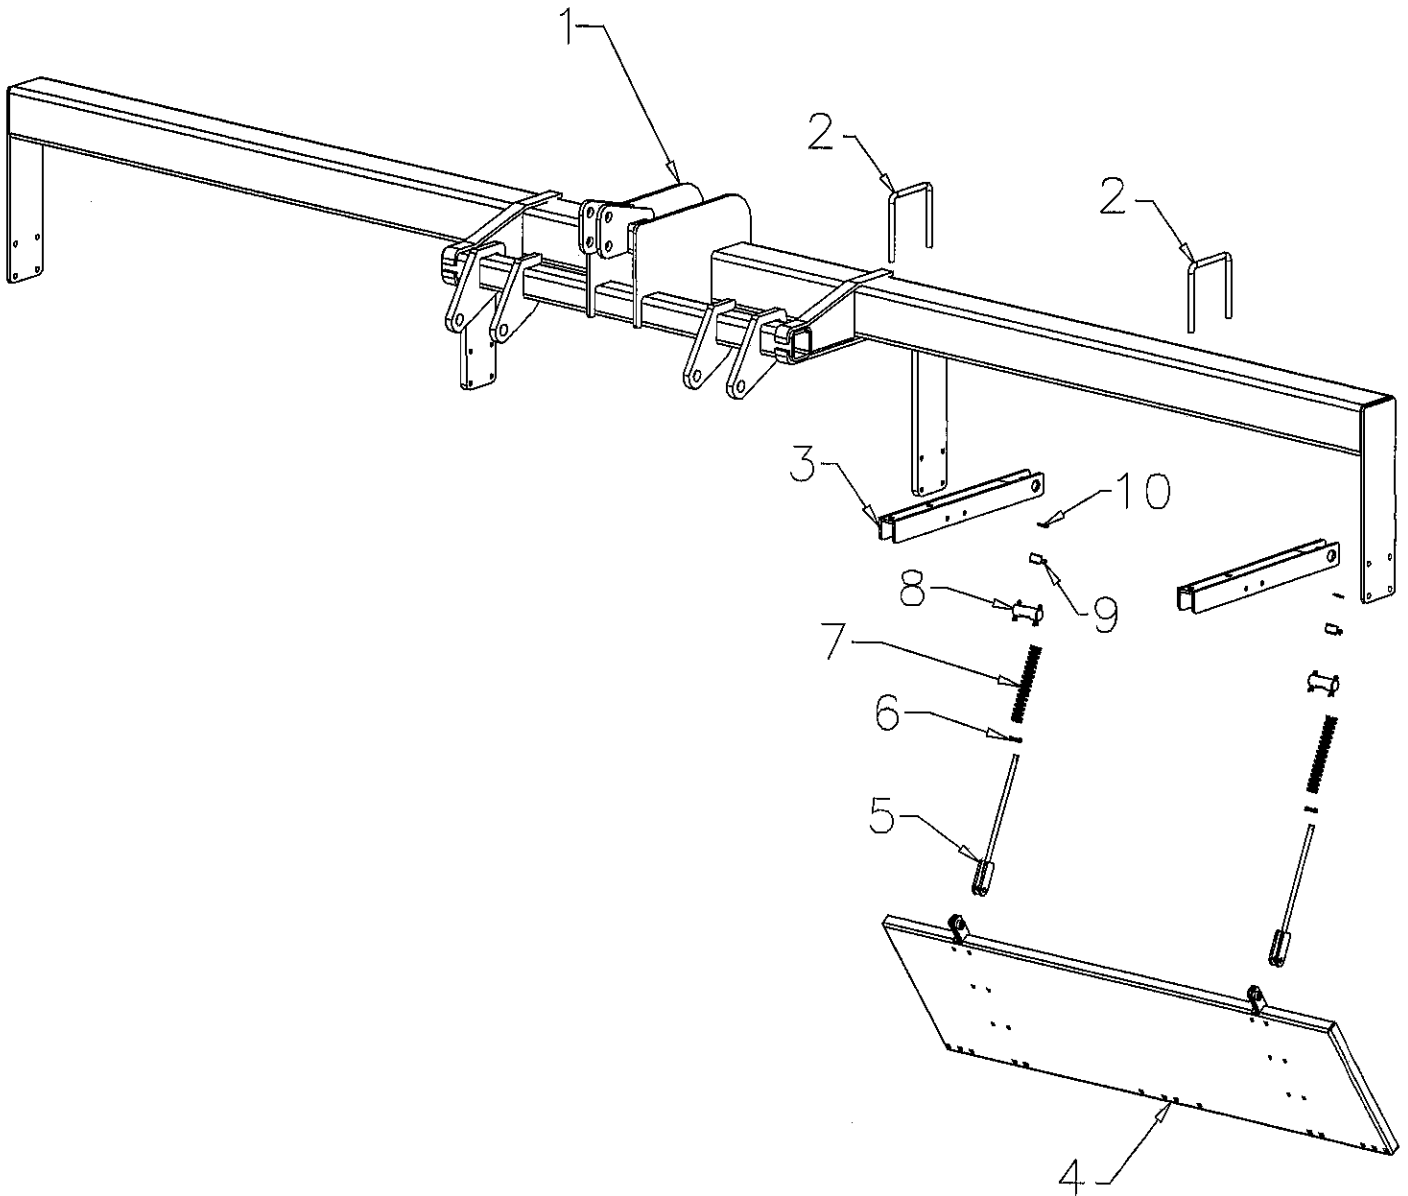

ECS  
House  
Industries

6 Row Tobacco Chopper  
38" Row Centers

Parts List & Drawings  
4/5/11

<b>6 ROW TOBACCO CHOPPER</b>			
<b>REF#</b>	<b>DESCRIPTION</b>	<b>QTY</b>	<b>PART NUMBER</b>
<b>1</b>	Assembly, Tobacco Chopper Bar	<b>1</b>	<b>MFG030161</b>
<b>2</b>	U-Bolt, 3/4" x 7" x 7" Sq.	<b>18</b>	<b>8420</b>
<b>3</b>	Assembly, Tobacco Chopper Rear Shield	<b>3</b>	<b>MFG030192</b>
<b>4</b>	Bracket, Bed Shank Mount	<b>6</b>	<b>1978</b>
<b>5</b>	Shank, Straight Bed Sweep	<b>6</b>	<b>1958-35</b>
<b>6</b>	Foot, Middle Master	<b>6</b>	<b>1090</b>
<b>7</b>	16" Sweeps	<b>6</b>	<b>1096</b>
<b>8</b>	Bearing, Flange	<b>6</b>	<b>3816</b>
<b>9</b>	Assembly, Reel	<b>3</b>	<b>3782</b>
<b>*</b>	Blade Only		<b>3813</b>
<b>10</b>	Pin, Lower Hitch	<b>2</b>	<b>3767</b>
<b>11</b>	Pin, Mast	<b>1</b>	<b>3761</b>

# 6 ROW TOBACCO CHOPPER

TOBACCO CHOPPER BAR		
REF#	DESCRIPTION	PART NUMBER
1	Assembly, Tobacco Chopper Bar	MFG030161
2	U-Bolt, 3/4" x 7" x 7" Sq.	8420
3	Assembly, Shield Mounting Channel	MFG030134
4	Assembly, Rear Shield	MFG030192
5	Rod, Spring Guide	1684
6	Pin, Cotter	8398
7	Spring, Compression	8910
8	Pin, Spring Pivot	MFG030147
9	Collar, Guide Rod Lock w/ set screw	1685
10	Washer, Flat 5/8"	5WSHFLT58

TOBACCO CHOPPER SHIELD		
REF#	DESCRIPTION	PART NUMBER
1	Bushing, Upper Shield Clevis Ear	4506
2	Assembly, Shield Mounting Clevis	MFG030140
3	Shield, 77" Rear	MFG030157
4	Angle, LH Shield Mounting	MFG030125L
5	Angle, RH Shield Mounting	MFG030125R