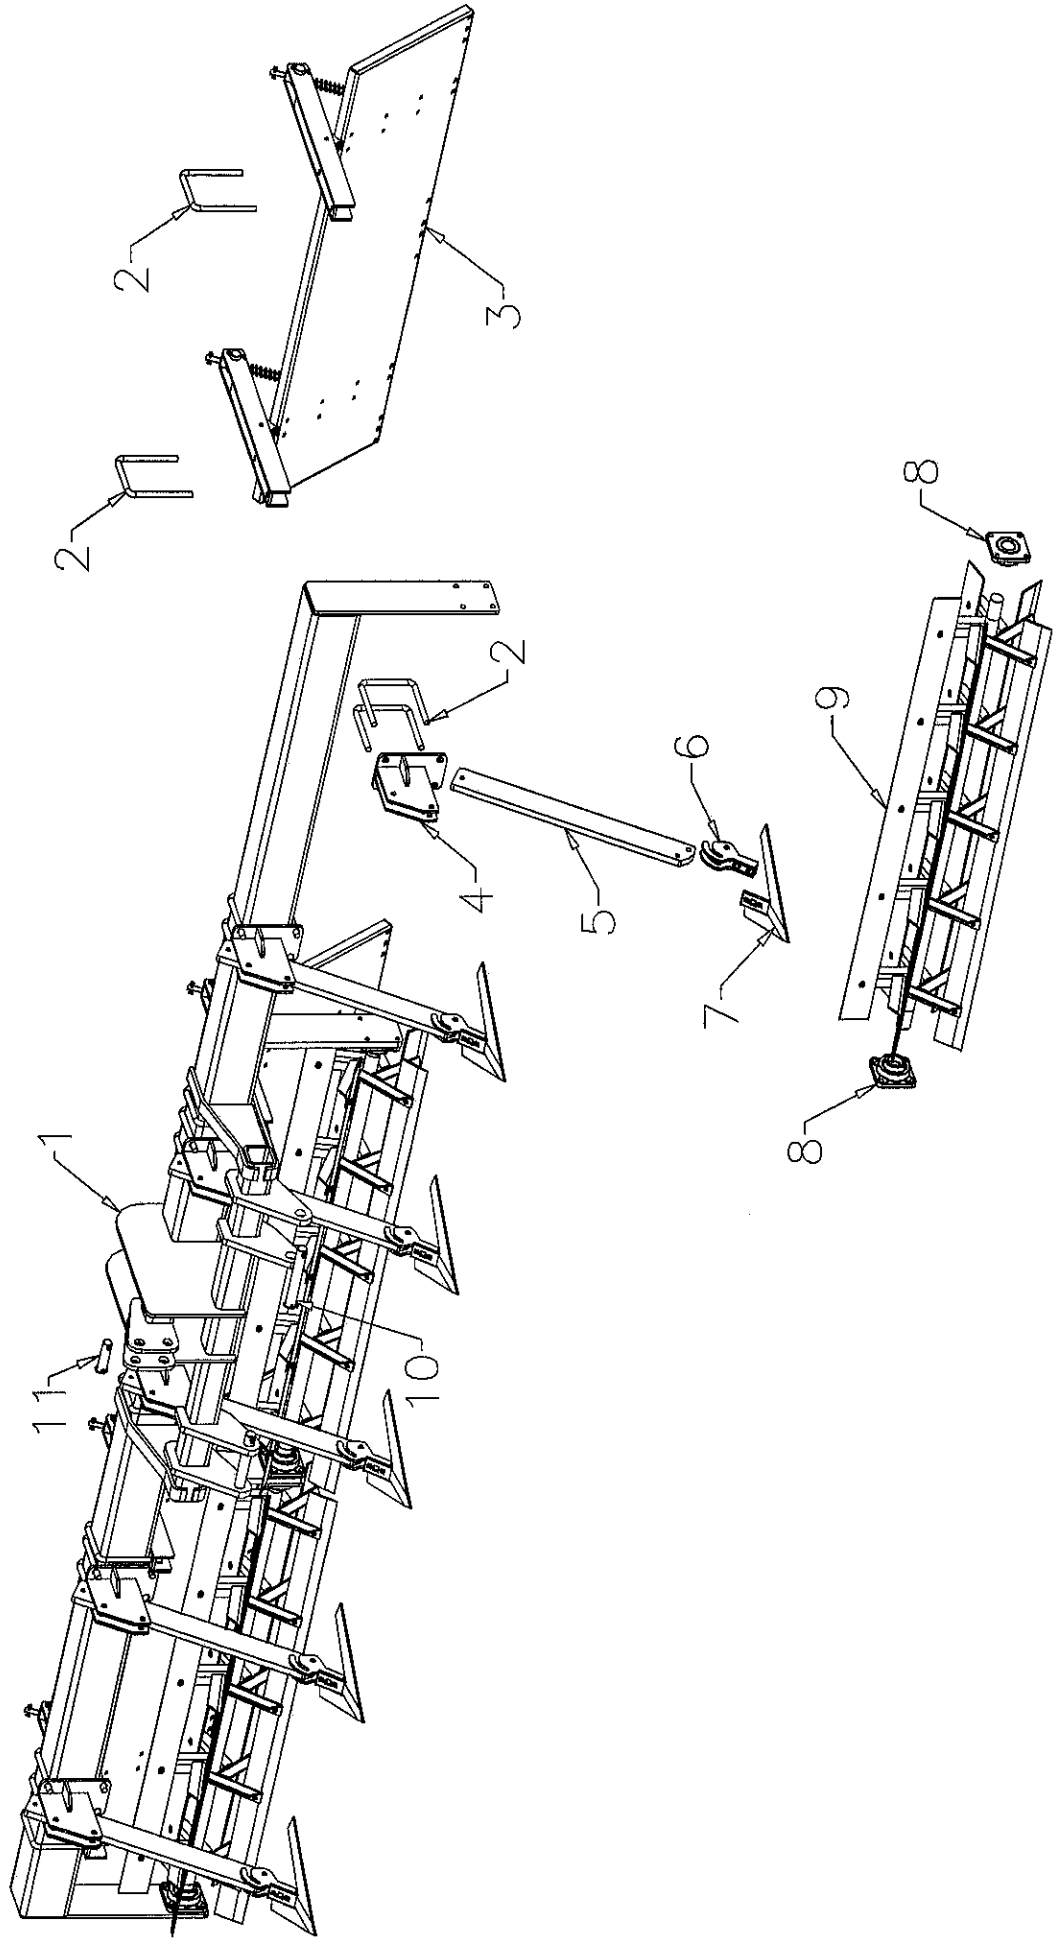

ECS  
House  
Industries

6 Row Tobacco Chopper  
38" Row Centers

Parts List & Drawings  
4/5/11

<b>6 ROW TOBACCO CHOPPER</b>			
<b>REF#</b>	<b>DESCRIPTION</b>	<b>QTY</b>	<b>PART NUMBER</b>
<b>1</b>	Assembly, Tobacco Chopper Bar	<b>1</b>	<b>MFG030161</b>
<b>2</b>	U-Bolt, 3/4" x 7" x 7" Sq.	<b>18</b>	<b>8420</b>
<b>3</b>	Assembly, Tobacco Chopper Rear Shield	<b>3</b>	<b>MFG030192</b>
<b>4</b>	Bracket, Bed Shank Mount	<b>6</b>	<b>1978</b>
<b>5</b>	Shank, Straight Bed Sweep	<b>6</b>	<b>1958-35</b>
<b>6</b>	Foot, Middle Master	<b>6</b>	<b>1090</b>
<b>7</b>	16" Sweeps	<b>6</b>	<b>1096</b>
<b>8</b>	Bearing, Flange	<b>6</b>	<b>3816</b>
<b>9</b>	Assembly, Reel	<b>3</b>	<b>3782</b>
<b>*</b>	Blade Only		<b>3813</b>
<b>10</b>	Pin, Lower Hitch	<b>2</b>	<b>3767</b>
<b>11</b>	Pin, Mast	<b>1</b>	<b>3761</b>

# 6 ROW TOBACCO CHOPPER

TOBACCO CHOPPER BAR		
REF#	DESCRIPTION	PART NUMBER
1	Assembly, Tobacco Chopper Bar	MFG030161
2	U-Bolt, 3/4" x 7" x 7" Sq.	8420
3	Assembly, Shield Mounting Channel	MFG030134
4	Assembly, Rear Shield	MFG030192
5	Rod, Spring Guide	1684
6	Pin, Cotter	8398
7	Spring, Compression	8910
8	Pin, Spring Pivot	MFG030147
9	Collar, Guide Rod Lock w/ set screw	1685
10	Washer, Flat 5/8"	5WSHFLT58

TOBACCO CHOPPER SHIELD		
REF#	DESCRIPTION	PART NUMBER
1	Bushing, Upper Shield Clevis Ear	4506
2	Assembly, Shield Mounting Clevis	MFG030140
3	Shield, 77" Rear	MFG030157
4	Angle, LH Shield Mounting	MFG030125L
5	Angle, RH Shield Mounting	MFG030125R