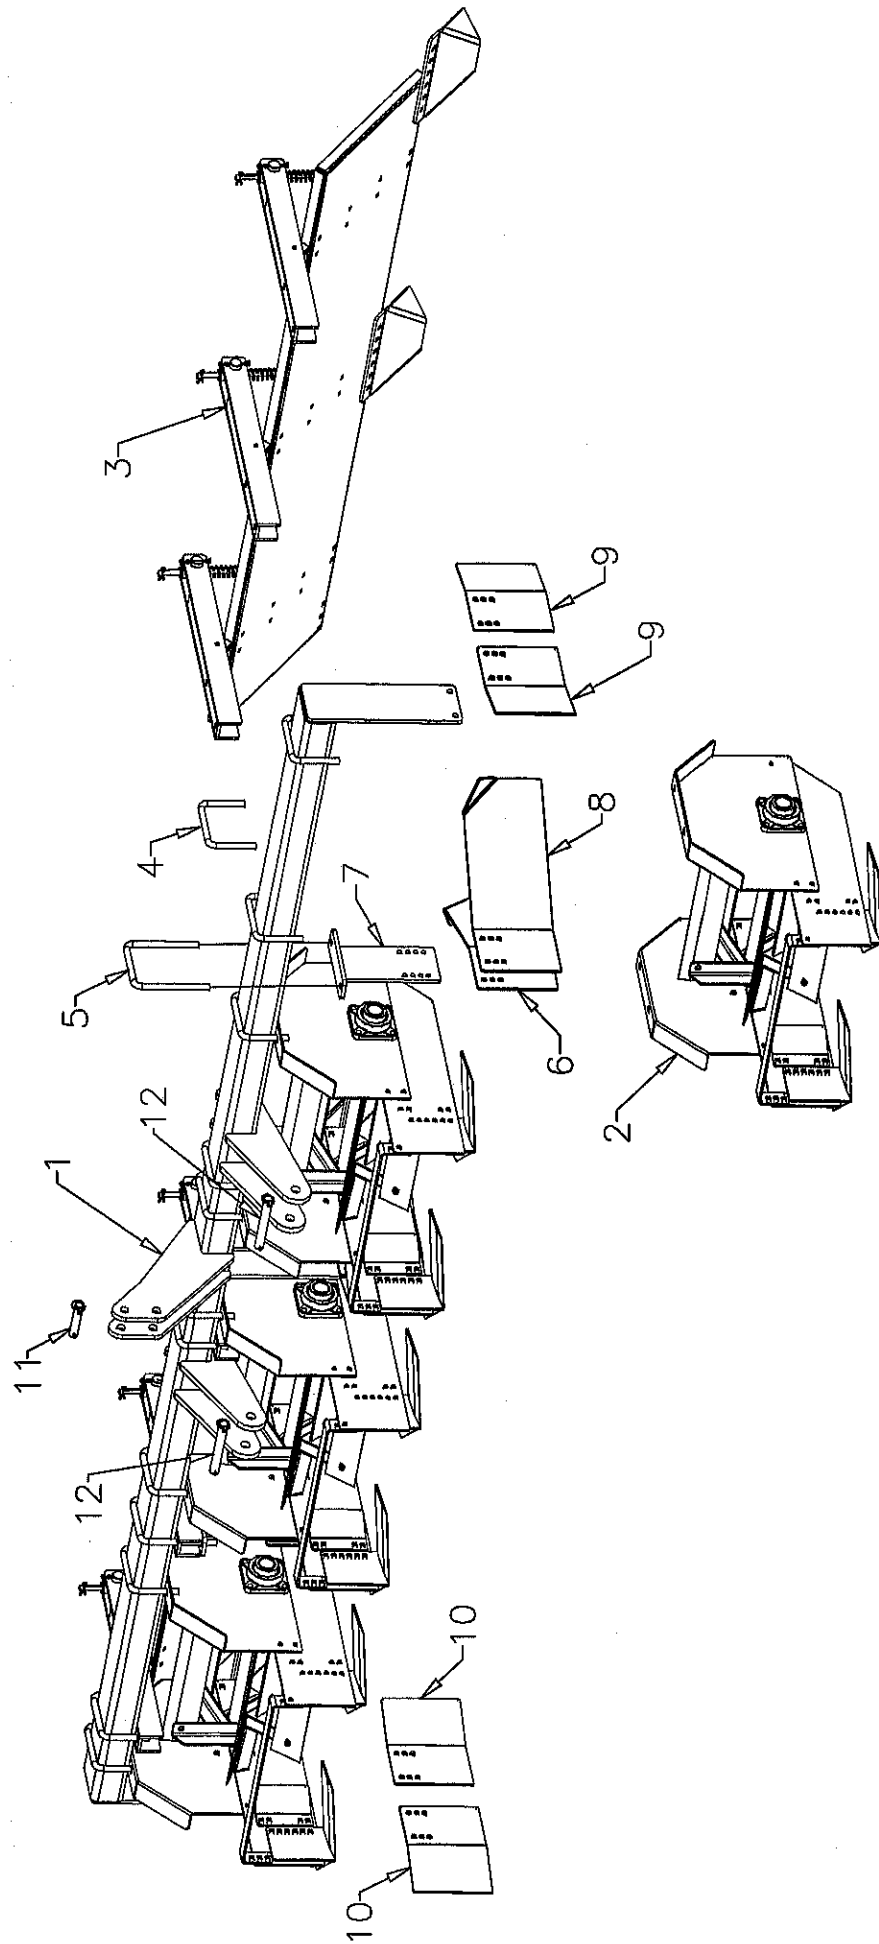

ECS
**House
Industries**

4 Row Tobacco Conditioner

48" Row Centers

Parts List & Drawings

3/22/11

4 ROW TOBACCO CONDITIONER			
REF#	DESCRIPTION	QTY	PART NUMBER
1	Assembly, Tobacco Conditioner Bar	1	MFG030151
2	Assembly, Tobacco Conditioner Row	8	MFG030145
3	Assembly, Tobacco Conditioner Rear Shield	2	MFG030152
4	U-Bolt, 3/4" x 4" x 7" Sq.	12	8531
5	U-Bolt, 3/4" x 7" x 7" Sq.	2	8420
6	Dirverter, LH Furrow Soil	2	MFG030106L
7	Assembly, Furrow Diverter Leg	2	MFG030105
8	Dirverter, RH Furrow Soil	2	MFG030106R
9	Dirverter, RH Outside Soil	4	1726
10	Dirverter, LH Outside Soil	4	1727
11	Pin, Mast	1	3760
12	Pin, Lower Hitch	2	2673

4 ROW TOBACCO CONDITIONER

TOBACCO CONDITIONER ROW		
REF#	DESCRIPTION	PART NUMBER
1	Shield, Tobacco Conditioner Upper LH	MFG030107L
2	Shield, Tobacco Conditioner Upper RH	MFG030107R
3	Assembly, Reel	MFG030149
*	25" Reel Blade Only	1717
4	Bearing, Flange	3816
5	Shield, Tobacco Conditioner Lower	1714
6	Brace, Tobacco Conditioner Lower Shield	MFG030129
7	Diverter, Inside Soil	1715
8	Sweep, 13" Tobacco Row	1728

TOBACCO CONDITIONER BAR		
REF#	DESCRIPTION	PART NUMBER
1	Assembly, Tobacco Conditioner Bar	MFG030151
2	U-Bolt, 3/4" x 4" x 7" Sq.	8531
3	U-Bolt, 3/4" x 7" x 7" Sq.	8420
4	Assembly, Shield Mounting Channel	MFG030134
5	Assembly, Rear Shield	MFG030152
6	Rod, Spring Guide	1684
7	Pin, Cotter	8398
8	Spring, Compression	8910
9	Pin, Tobacco Conditioner Spring Pivot	MFG030147
10	Collar, Guide Rod Lock w/ set screw	1685
11	Washer, Flat 5/8"	5WSHFLT58
12	Sweep, 9x14" Spoon	1695