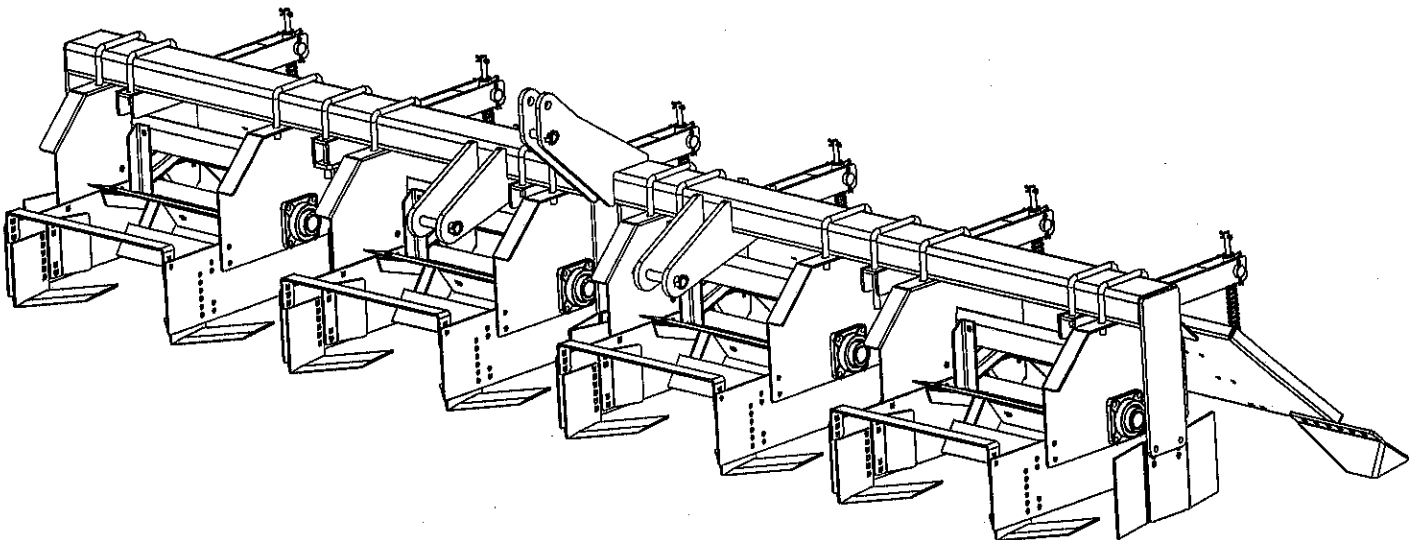

ECS
**House
Industries**

4 Row Tobacco Conditioner

48" Row Centers

Parts List & Drawings

3/22/11

4 ROW TOBACCO CONDITIONER			
REF#	DESCRIPTION	QTY	PART NUMBER
1	Assembly, Tobacco Conditioner Bar	1	MFG030151
2	Assembly, Tobacco Conditioner Row	8	MFG030145
3	Assembly, Tobacco Conditioner Rear Shield	2	MFG030152
4	U-Bolt, 3/4" x 4" x 7" Sq.	12	8531
5	U-Bolt, 3/4" x 7" x 7" Sq.	2	8420
6	Dirverter, LH Furrow Soil	2	MFG030106L
7	Assembly, Furrow Diverter Leg	2	MFG030105
8	Dirverter, RH Furrow Soil	2	MFG030106R
9	Dirverter, RH Outside Soil	4	1726
10	Dirverter, LH Outside Soil	4	1727
11	Pin, Mast	1	3760
12	Pin, Lower Hitch	2	2673

4 ROW TOBACCO CONDITIONER

TOBACCO CONDITIONER ROW		
REF#	DESCRIPTION	PART NUMBER
1	Shield, Tobacco Conditioner Upper LH	MFG030107L
2	Shield, Tobacco Conditioner Upper RH	MFG030107R
3	Assembly, Reel	MFG030149
*	25" Reel Blade Only	1717
4	Bearing, Flange	3816
5	Shield, Tobacco Conditioner Lower	1714
6	Brace, Tobacco Conditioner Lower Shield	MFG030129
7	Diverter, Inside Soil	1715
8	Sweep, 13" Tobacco Row	1728

TOBACCO CONDITIONER BAR		
REF#	DESCRIPTION	PART NUMBER
1	Assembly, Tobacco Conditioner Bar	MFG030151
2	U-Bolt, 3/4" x 4" x 7" Sq.	8531
3	U-Bolt, 3/4" x 7" x 7" Sq.	8420
4	Assembly, Shield Mounting Channel	MFG030134
5	Assembly, Rear Shield	MFG030152
6	Rod, Spring Guide	1684
7	Pin, Cotter	8398
8	Spring, Compression	8910
9	Pin, Tobacco Conditioner Spring Pivot	MFG030147
10	Collar, Guide Rod Lock w/ set screw	1685
11	Washer, Flat 5/8"	5WSHFLT58
12	Sweep, 9x14" Spoon	1695