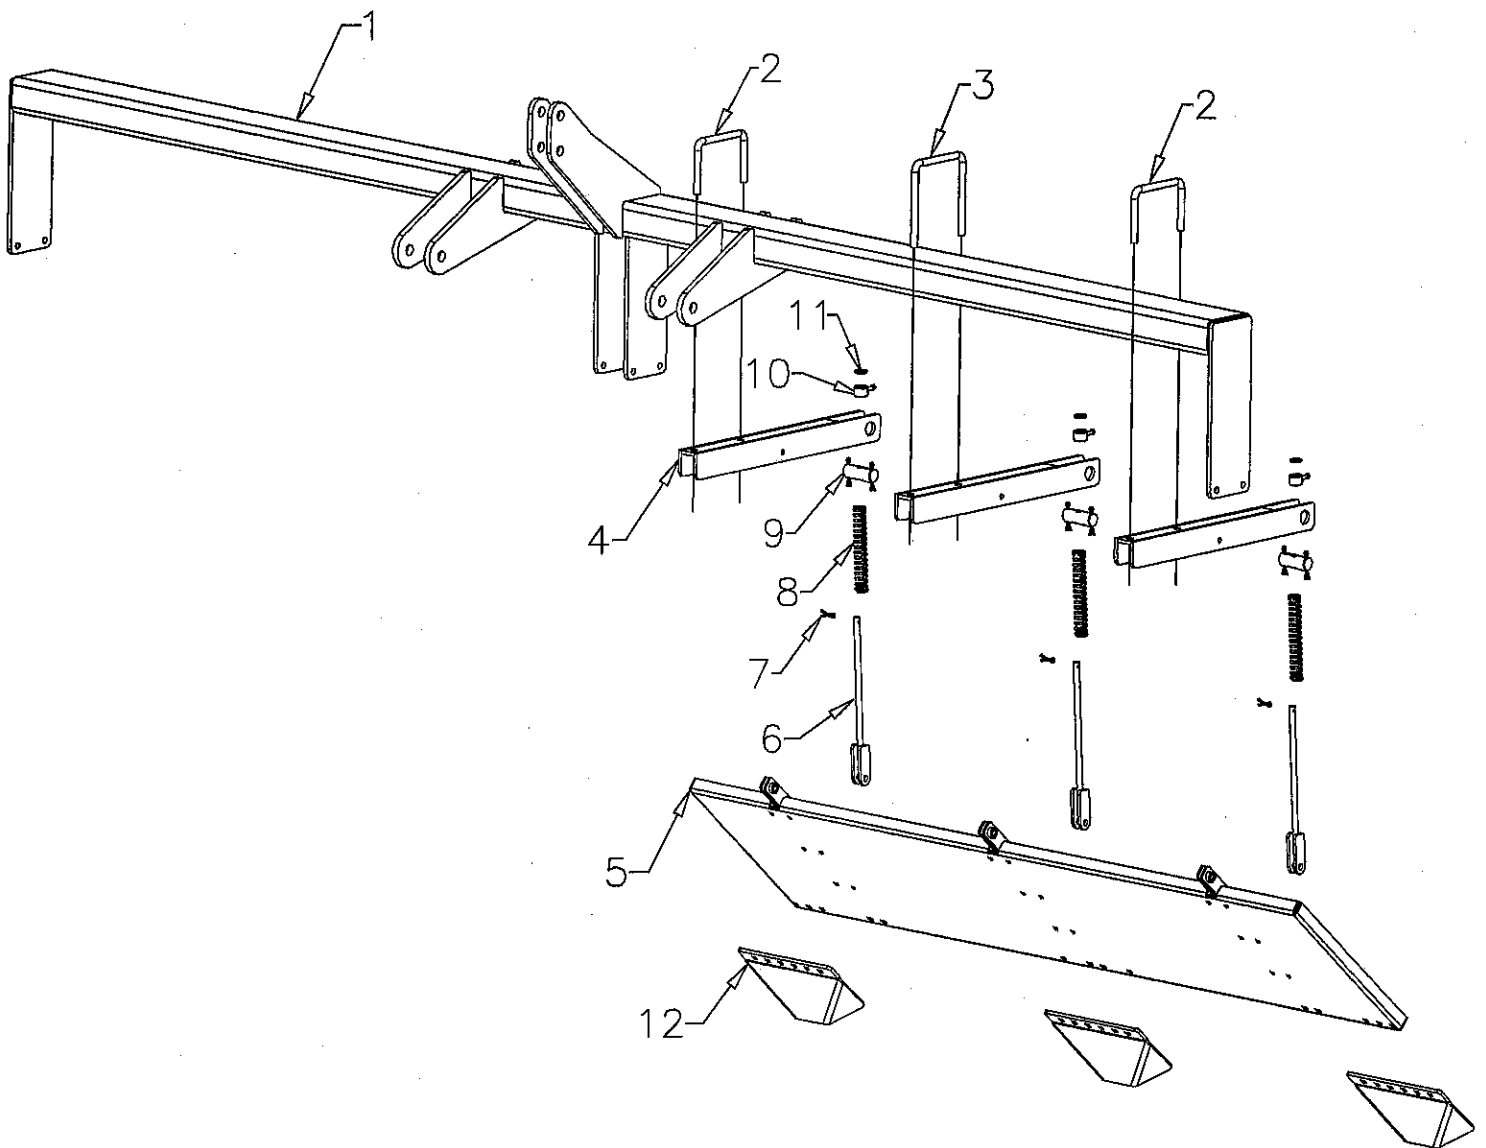

ECS
**House
Industries**

4 Row Tobacco Conditioner

48" Row Centers

Parts List & Drawings

3/22/11

4 ROW TOBACCO CONDITIONER			
REF#	DESCRIPTION	QTY	PART NUMBER
1	Assembly, Tobacco Conditioner Bar	1	MFG030151
2	Assembly, Tobacco Conditioner Row	8	MFG030145
3	Assembly, Tobacco Conditioner Rear Shield	2	MFG030152
4	U-Bolt, 3/4" x 4" x 7" Sq.	12	8531
5	U-Bolt, 3/4" x 7" x 7" Sq.	2	8420
6	Dirverter, LH Furrow Soil	2	MFG030106L
7	Assembly, Furrow Diverter Leg	2	MFG030105
8	Dirverter, RH Furrow Soil	2	MFG030106R
9	Dirverter, RH Outside Soil	4	1726
10	Dirverter, LH Outside Soil	4	1727
11	Pin, Mast	1	3760
12	Pin, Lower Hitch	2	2673

4 ROW TOBACCO CONDITIONER

TOBACCO CONDITIONER ROW		
REF#	DESCRIPTION	PART NUMBER
1	Shield, Tobacco Conditioner Upper LH	MFG030107L
2	Shield, Tobacco Conditioner Upper RH	MFG030107R
3	Assembly, Reel	MFG030149
*	25" Reel Blade Only	1717
4	Bearing, Flange	3816
5	Shield, Tobacco Conditioner Lower	1714
6	Brace, Tobacco Conditioner Lower Shield	MFG030129
7	Diverter, Inside Soil	1715
8	Sweep, 13" Tobacco Row	1728

TOBACCO CONDITIONER BAR		
REF#	DESCRIPTION	PART NUMBER
1	Assembly, Tobacco Conditioner Bar	MFG030151
2	U-Bolt, 3/4" x 4" x 7" Sq.	8531
3	U-Bolt, 3/4" x 7" x 7" Sq.	8420
4	Assembly, Shield Mounting Channel	MFG030134
5	Assembly, Rear Shield	MFG030152
6	Rod, Spring Guide	1684
7	Pin, Cotter	8398
8	Spring, Compression	8910
9	Pin, Tobacco Conditioner Spring Pivot	MFG030147
10	Collar, Guide Rod Lock w/ set screw	1685
11	Washer, Flat 5/8"	5WSHFLT58
12	Sweep, 9x14" Spoon	1695