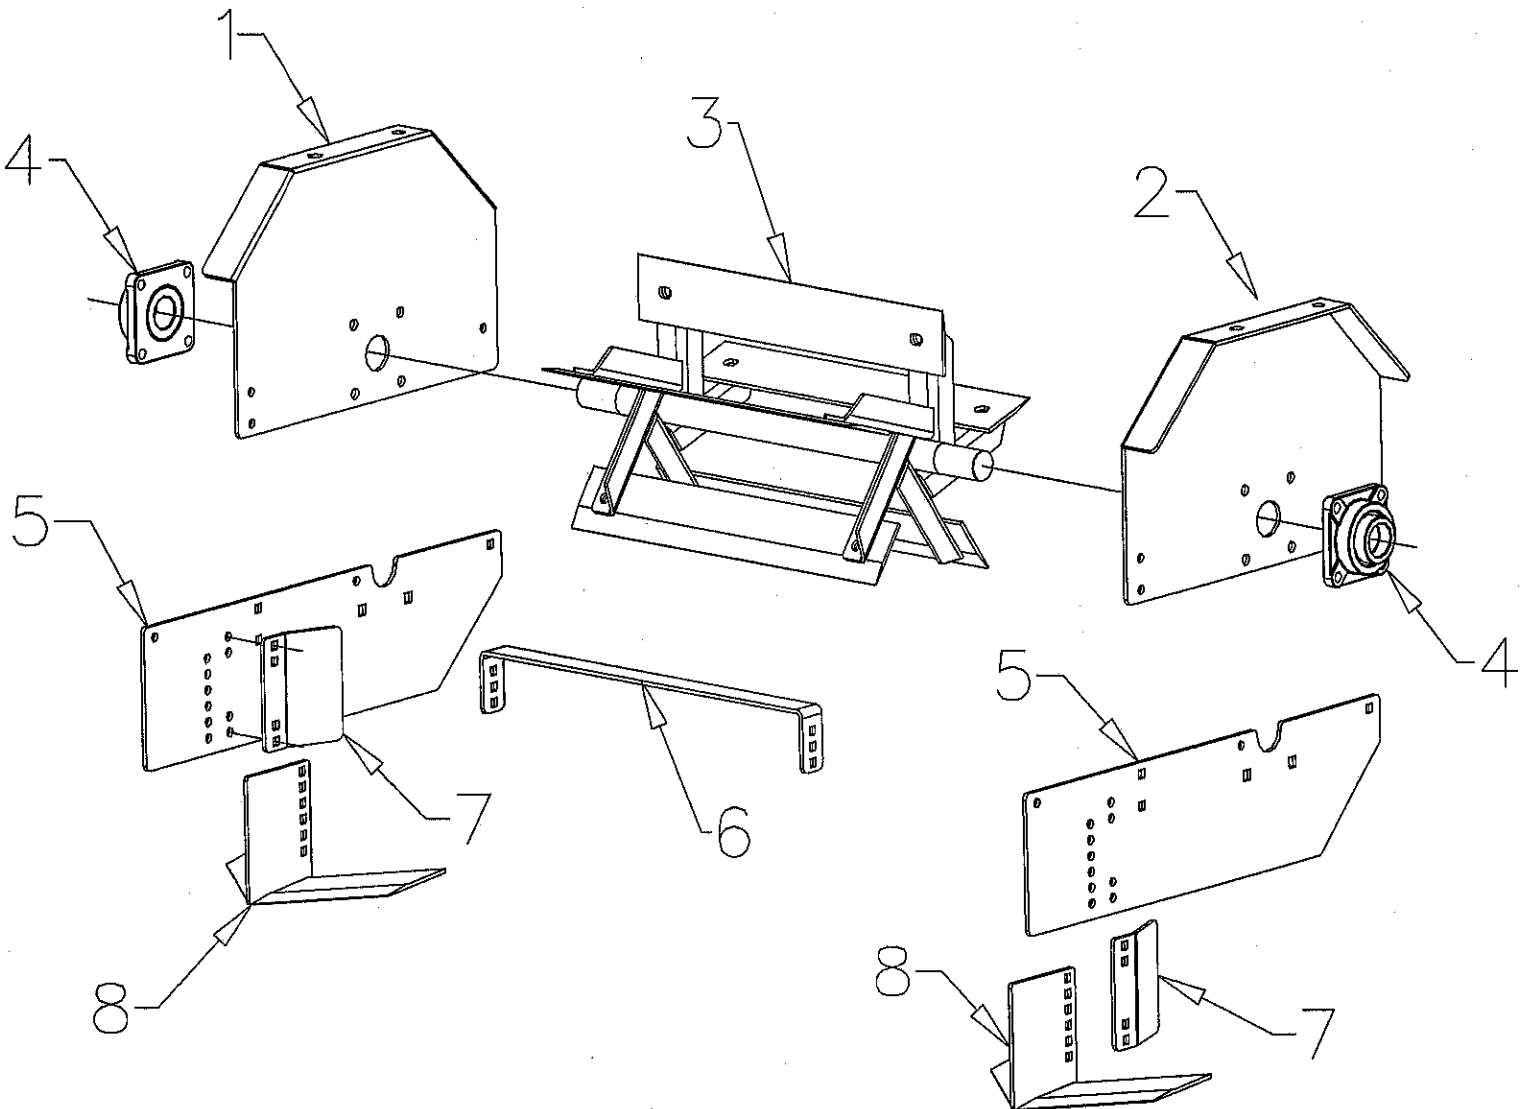

ECS
**House
Industries**

4 Row Tobacco Conditioner

48" Row Centers

Parts List & Drawings

3/22/11

4 ROW TOBACCO CONDITIONER			
REF#	DESCRIPTION	QTY	PART NUMBER
1	Assembly, Tobacco Conditioner Bar	1	MFG030151
2	Assembly, Tobacco Conditioner Row	8	MFG030145
3	Assembly, Tobacco Conditioner Rear Shield	2	MFG030152
4	U-Bolt, 3/4" x 4" x 7" Sq.	12	8531
5	U-Bolt, 3/4" x 7" x 7" Sq.	2	8420
6	Dirverter, LH Furrow Soil	2	MFG030106L
7	Assembly, Furrow Diverter Leg	2	MFG030105
8	Dirverter, RH Furrow Soil	2	MFG030106R
9	Dirverter, RH Outside Soil	4	1726
10	Dirverter, LH Outside Soil	4	1727
11	Pin, Mast	1	3760
12	Pin, Lower Hitch	2	2673

4 ROW TOBACCO CONDITIONER

TOBACCO CONDITIONER ROW		
REF#	DESCRIPTION	PART NUMBER
1	Shield, Tobacco Conditioner Upper LH	MFG030107L
2	Shield, Tobacco Conditioner Upper RH	MFG030107R
3	Assembly, Reel	MFG030149
*	25" Reel Blade Only	1717
4	Bearing, Flange	3816
5	Shield, Tobacco Conditioner Lower	1714
6	Brace, Tobacco Conditioner Lower Shield	MFG030129
7	Diverter, Inside Soil	1715
8	Sweep, 13" Tobacco Row	1728

TOBACCO CONDITIONER BAR		
REF#	DESCRIPTION	PART NUMBER
1	Assembly, Tobacco Conditioner Bar	MFG030151
2	U-Bolt, 3/4" x 4" x 7" Sq.	8531
3	U-Bolt, 3/4" x 7" x 7" Sq.	8420
4	Assembly, Shield Mounting Channel	MFG030134
5	Assembly, Rear Shield	MFG030152
6	Rod, Spring Guide	1684
7	Pin, Cotter	8398
8	Spring, Compression	8910
9	Pin, Tobacco Conditioner Spring Pivot	MFG030147
10	Collar, Guide Rod Lock w/ set screw	1685
11	Washer, Flat 5/8"	5WSHFLT58
12	Sweep, 9x14" Spoon	1695