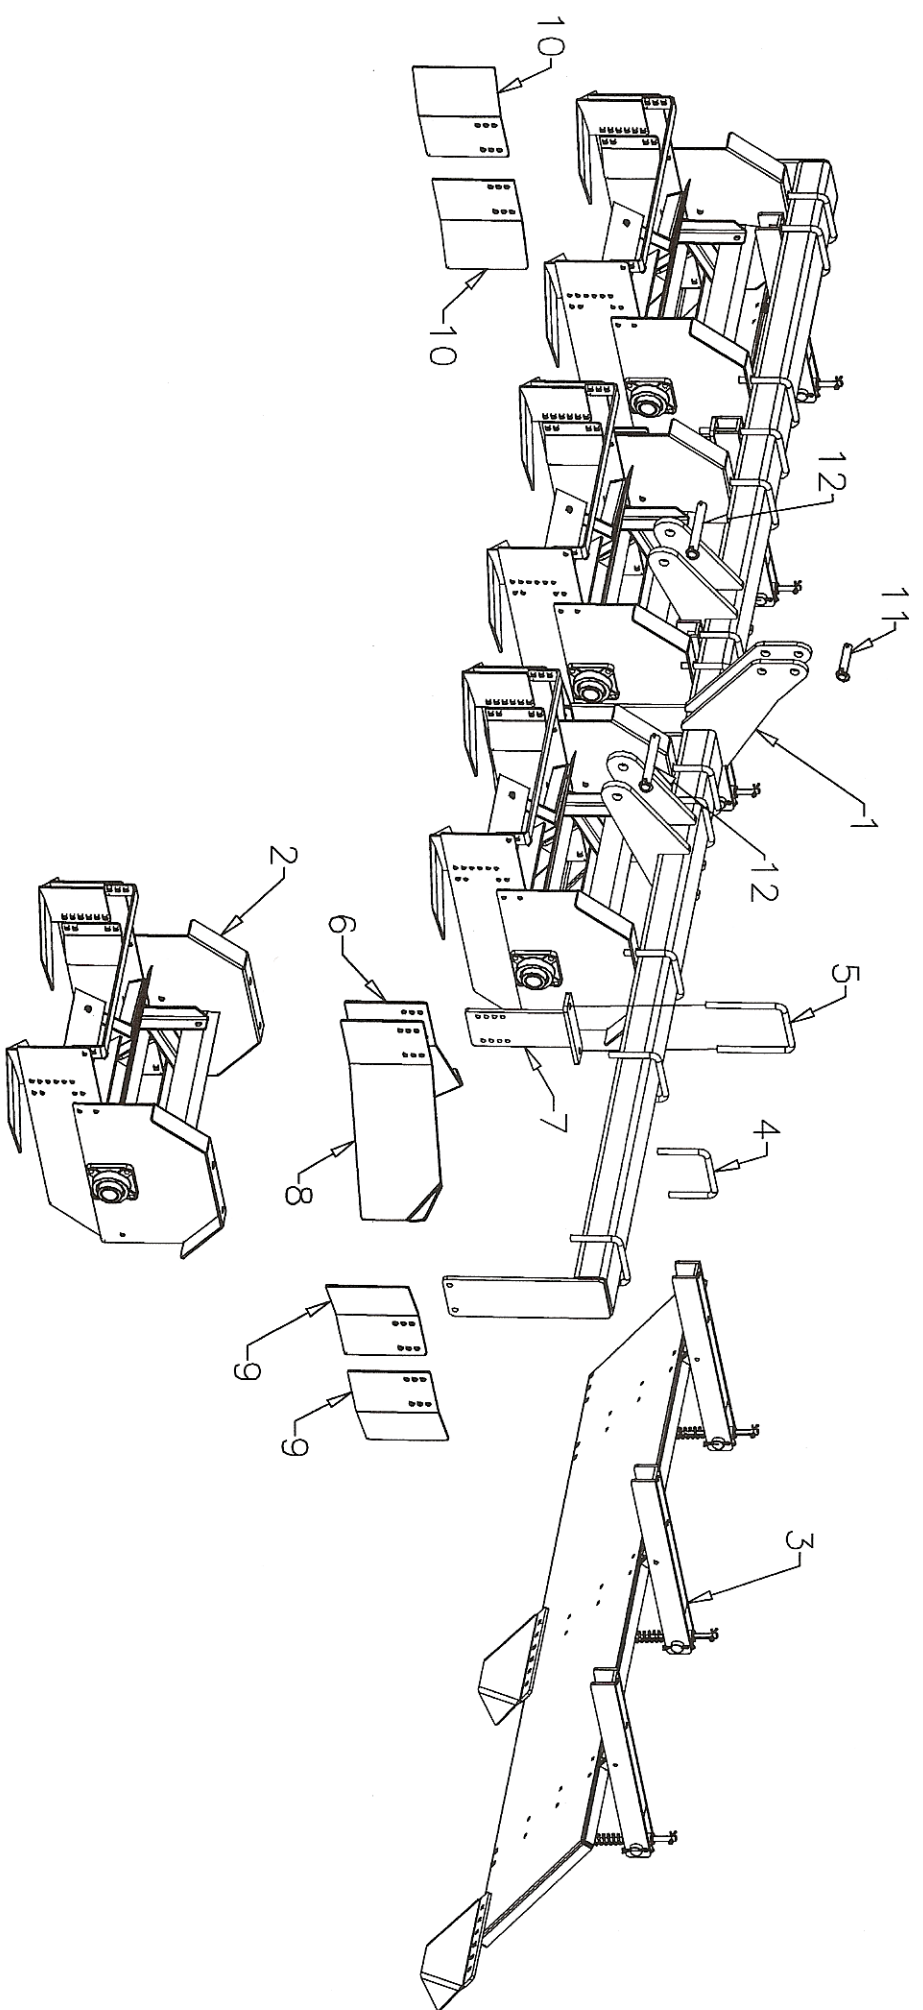

ECS
**House
Industries**

4 Row Tobacco Conditioner

46" Row Centers

Parts List & Drawings

3/17/11

4 ROW TOBACCO CONDITIONER			
REF#	DESCRIPTION	QTY	PART NUMBER
1	Assembly, Tobacco Conditioner Bar	1	MFG030150
2	Assembly, Tobacco Conditioner Row	8	MFG030145
3	Assembly, Tobacco Conditioner Rear Shield	2	MFG030146
4	U-Bolt, 3/4" x 4" x 7" Sq.	12	8531
5	U-Bolt, 3/4" x 7" x 7" Sq.	2	8420
6	Dirverter, LH Furrow Soil	2	MFG030106L
7	Assembly, Furrow Diverter Leg	2	MFG030105
8	Dirverter, RH Furrow Soil	2	MFG030106R
9	Dirverter, RH Outside Soil	4	1726
10	Dirverter, LH Outside Soil	4	1727
11	Pin, Mast	1	3760
12	Pin, Lower Hitch	2	2673

4 ROW TOBACCO CONDITIONER

TOBACCO CONDITIONER ROW								
REF#	DESCRIPTION	PART NUMBER						
1	Shield, Tobacco Conditioner Upper LH	MFG030107L						
2	Shield, Tobacco Conditioner Upper RH	MFG030107R						
3	Assembly, Reel	MFG030149						
*	25" Reel Blade Only	1717						
4	Bearing, Flange	3816						
5	Shield, Tobacco Conditioner Lower	1714						
6	Brace, Tobacco Conditioner Lower Shield	MFG030129	7	Diverter, Inside Soil	1715	8	Sweep, 13" Tobacco Row	1728
7	Diverter, Inside Soil	1715						
8	Sweep, 13" Tobacco Row	1728						

TOBACCO CONDITIONER BAR		
REF#	DESCRIPTION	PART NUMBER
1	Assembly, Tobacco Conditioner Bar	MFG030150
2	U-Bolt, 3/4" x 4" x 7" Sq.	8531
3	U-Bolt, 3/4" x 7" x 7" Sq.	8420
4	Assembly, Shield Mounting Channel	MFG030134
5	Assembly, Rear Shield	MFG030146
6	Rod, Spring Guide	1684
7	Pin, Cotter	8398
8	Spring, Compression	8910
9	Pin, Tobacco Conditioner Spring Pivot	MFG030147
10	Collar, Guide Rod Lock w/ set screw	1685
11	Washer, Flat 5/8"	5WSHFLT58
12	Sweep, 9x14" Spoon	1695