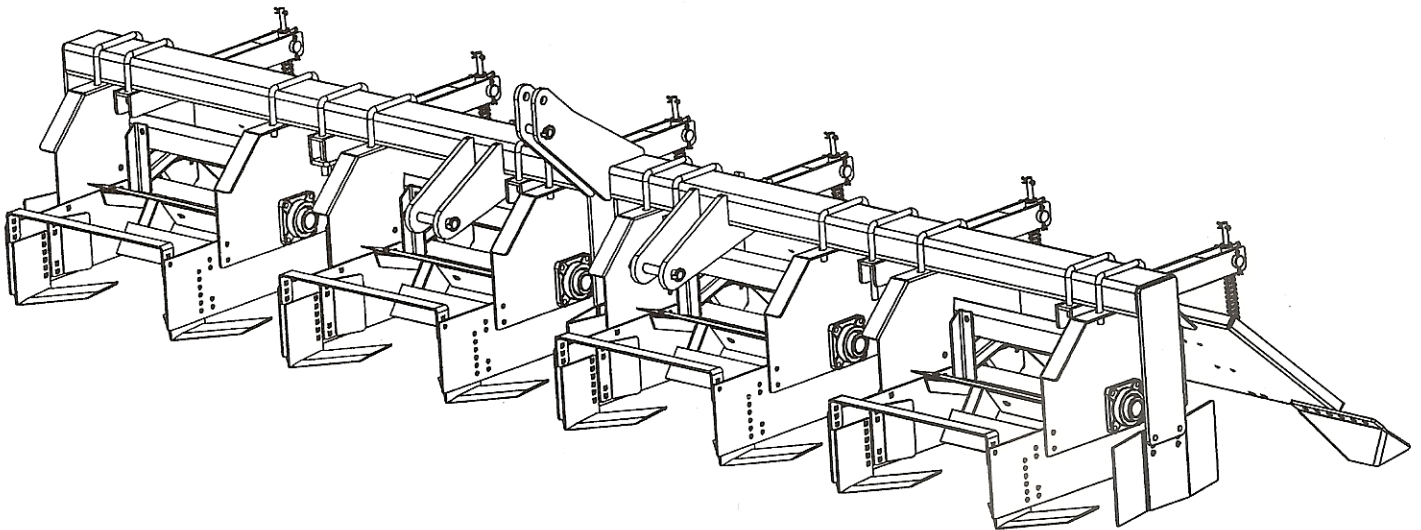

ECS
**House
Industries**

4 Row Tobacco Conditioner

46" Row Centers

Parts List & Drawings

3/17/11

4 ROW TOBACCO CONDITIONER			
REF#	DESCRIPTION	QTY	PART NUMBER
1	Assembly, Tobacco Conditioner Bar	1	MFG030150
2	Assembly, Tobacco Conditioner Row	8	MFG030145
3	Assembly, Tobacco Conditioner Rear Shield	2	MFG030146
4	U-Bolt, 3/4" x 4" x 7" Sq.	12	8531
5	U-Bolt, 3/4" x 7" x 7" Sq.	2	8420
6	Dirverter, LH Furrow Soil	2	MFG030106L
7	Assembly, Furrow Diverter Leg	2	MFG030105
8	Dirverter, RH Furrow Soil	2	MFG030106R
9	Dirverter, RH Outside Soil	4	1726
10	Dirverter, LH Outside Soil	4	1727
11	Pin, Mast	1	3760
12	Pin, Lower Hitch	2	2673

4 ROW TOBACCO CONDITIONER

TOBACCO CONDITIONER ROW								
REF#	DESCRIPTION	PART NUMBER						
1	Shield, Tobacco Conditioner Upper LH	MFG030107L						
2	Shield, Tobacco Conditioner Upper RH	MFG030107R						
3	Assembly, Reel	MFG030149						
*	25" Reel Blade Only	1717						
4	Bearing, Flange	3816						
5	Shield, Tobacco Conditioner Lower	1714						
6	Brace, Tobacco Conditioner Lower Shield	MFG030129	7	Diverter, Inside Soil	1715	8	Sweep, 13" Tobacco Row	1728
7	Diverter, Inside Soil	1715						
8	Sweep, 13" Tobacco Row	1728						

TOBACCO CONDITIONER BAR		
REF#	DESCRIPTION	PART NUMBER
1	Assembly, Tobacco Conditioner Bar	MFG030150
2	U-Bolt, 3/4" x 4" x 7" Sq.	8531
3	U-Bolt, 3/4" x 7" x 7" Sq.	8420
4	Assembly, Shield Mounting Channel	MFG030134
5	Assembly, Rear Shield	MFG030146
6	Rod, Spring Guide	1684
7	Pin, Cotter	8398
8	Spring, Compression	8910
9	Pin, Tobacco Conditioner Spring Pivot	MFG030147
10	Collar, Guide Rod Lock w/ set screw	1685
11	Washer, Flat 5/8"	5WSHFLT58
12	Sweep, 9x14" Spoon	1695