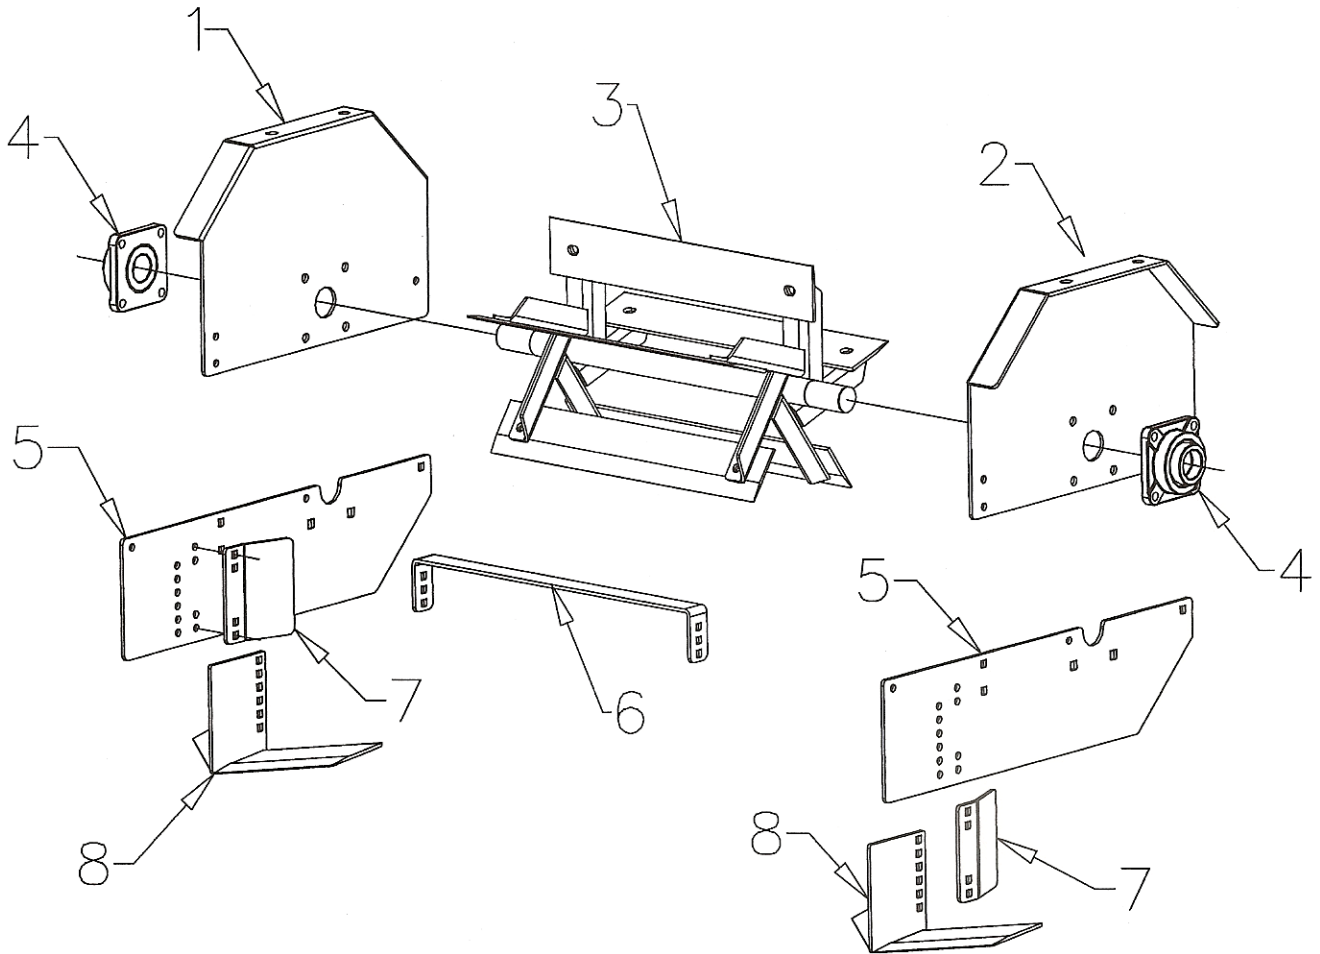

ECS
**House
Industries**

4 Row Tobacco Conditioner

46" Row Centers

Parts List & Drawings

3/17/11

4 ROW TOBACCO CONDITIONER			
REF#	DESCRIPTION	QTY	PART NUMBER
1	Assembly, Tobacco Conditioner Bar	1	MFG030150
2	Assembly, Tobacco Conditioner Row	8	MFG030145
3	Assembly, Tobacco Conditioner Rear Shield	2	MFG030146
4	U-Bolt, 3/4" x 4" x 7" Sq.	12	8531
5	U-Bolt, 3/4" x 7" x 7" Sq.	2	8420
6	Dirverter, LH Furrow Soil	2	MFG030106L
7	Assembly, Furrow Diverter Leg	2	MFG030105
8	Dirverter, RH Furrow Soil	2	MFG030106R
9	Dirverter, RH Outside Soil	4	1726
10	Dirverter, LH Outside Soil	4	1727
11	Pin, Mast	1	3760
12	Pin, Lower Hitch	2	2673

4 ROW TOBACCO CONDITIONER

TOBACCO CONDITIONER ROW								
REF#	DESCRIPTION	PART NUMBER						
1	Shield, Tobacco Conditioner Upper LH	MFG030107L						
2	Shield, Tobacco Conditioner Upper RH	MFG030107R						
3	Assembly, Reel	MFG030149						
*	25" Reel Blade Only	1717						
4	Bearing, Flange	3816						
5	Shield, Tobacco Conditioner Lower	1714						
6	Brace, Tobacco Conditioner Lower Shield	MFG030129	7	Diverter, Inside Soil	1715	8	Sweep, 13" Tobacco Row	1728
7	Diverter, Inside Soil	1715						
8	Sweep, 13" Tobacco Row	1728						

TOBACCO CONDITIONER BAR		
REF#	DESCRIPTION	PART NUMBER
1	Assembly, Tobacco Conditioner Bar	MFG030150
2	U-Bolt, 3/4" x 4" x 7" Sq.	8531
3	U-Bolt, 3/4" x 7" x 7" Sq.	8420
4	Assembly, Shield Mounting Channel	MFG030134
5	Assembly, Rear Shield	MFG030146
6	Rod, Spring Guide	1684
7	Pin, Cotter	8398
8	Spring, Compression	8910
9	Pin, Tobacco Conditioner Spring Pivot	MFG030147
10	Collar, Guide Rod Lock w/ set screw	1685
11	Washer, Flat 5/8"	5WSHFLT58
12	Sweep, 9x14" Spoon	1695