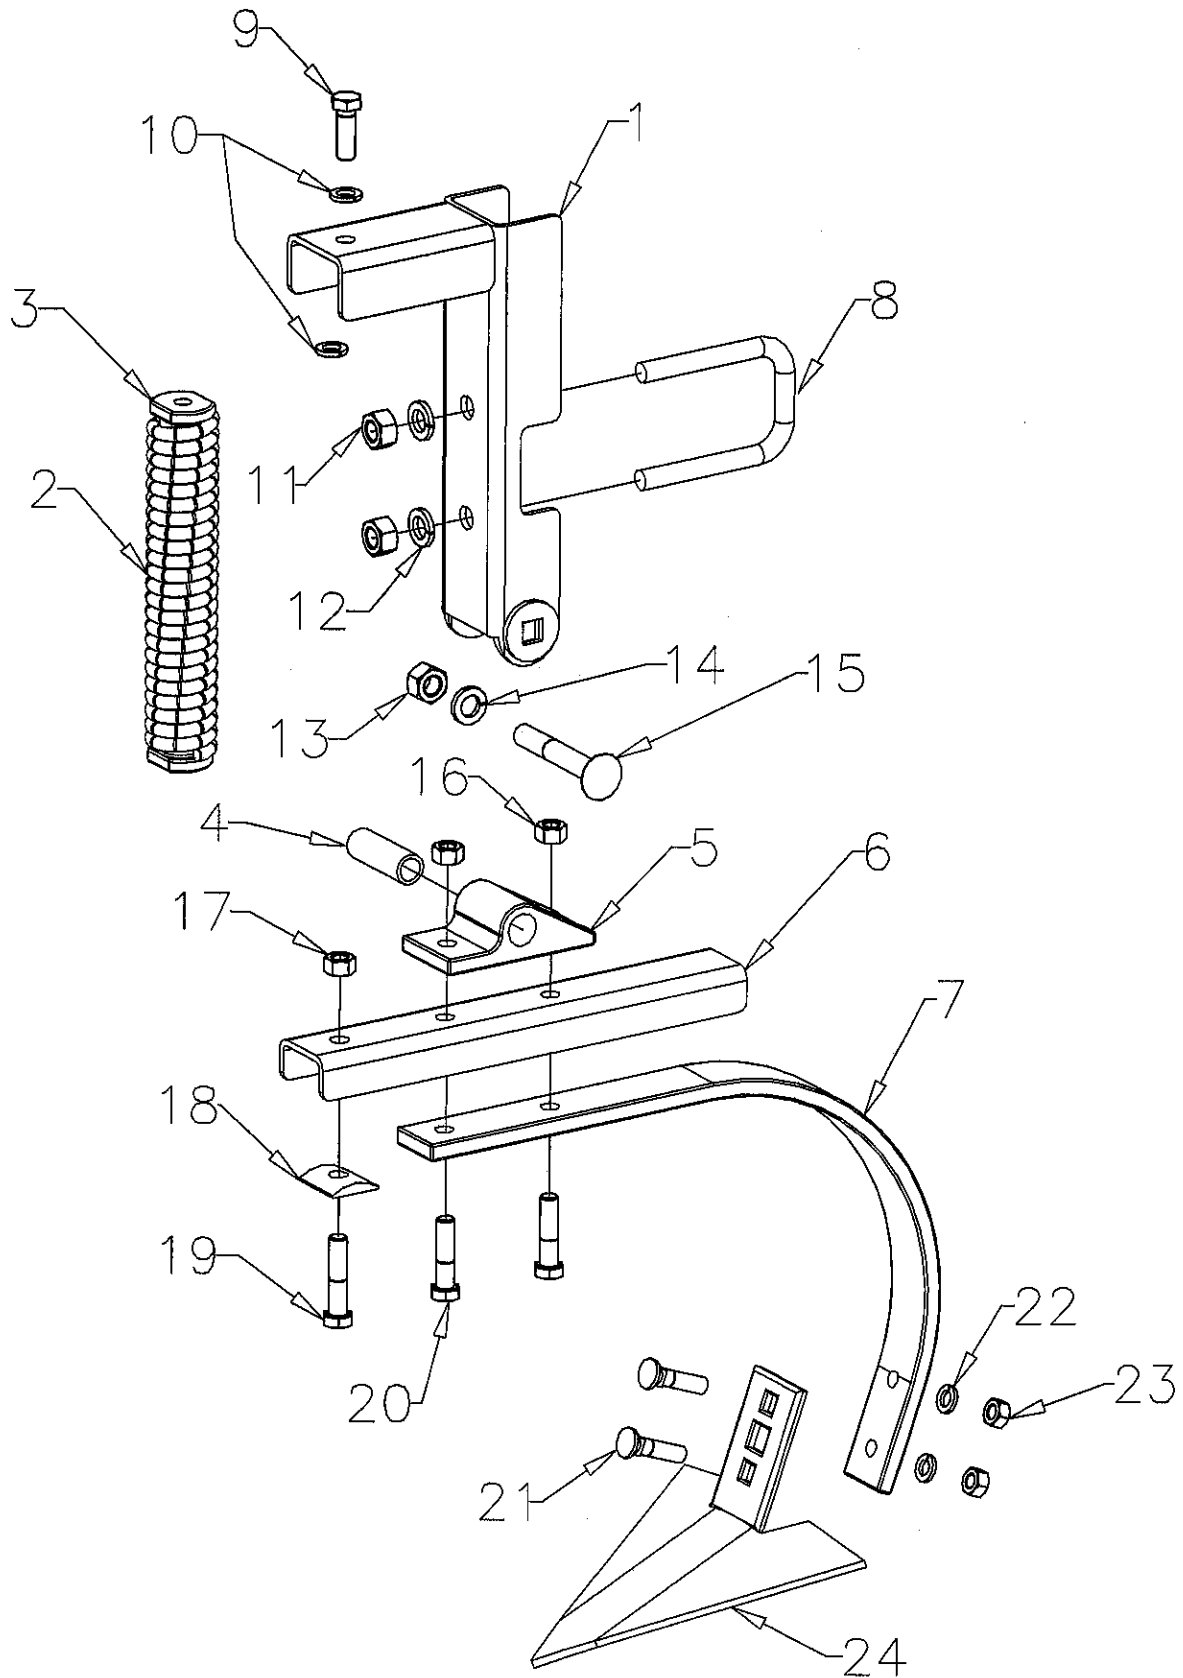

90" HARROW ASSEMBLY		
REF#	DESCRIPTION	PART NUMBER
1	Clevis, Harrow Pull	1010
2	Draglink 29"	2021
3	Link, Harrow Twisted Double Eye	1031
4	Link, Center	1028
5	Bushing, Harrow	1099
6	Chain, Harrow Lift - 21" Long	2025
7	Nut, 7/16" Center Lock N/C	8302
8	Pad, Harrow Tooth	1025
9	U-Bolt 7/16"	1026
10	Tooth, Harrow	1024
11	Pin, Lock	2724
12	Bar, #1-11 Tooth Harrow	MFG030367
13	Bar, #2-11 Tooth Harrow	MFG030368
14	Bar, #3-11 Tooth Harrow	MFG030369
15	Bar, #4-11 Tooth Harrow </td <td>MFG030370</td>	MFG030370
16	Bar, #5-11 Tooth Harrow	MFG030371

BASKET ASSEMBLY		
REF#	DESCRIPTION	PART NUMBER
1	Frame, 92" Basket	1968
2	Bearing, Flange	4356
3	Assembly, 93" Spiral Basket	1987
4	1/2" x 1 1/2" Carriage Bolt	8272
5	1/2" Center Lock Nut N/C	8303

HD SPRING TOOTH CENTER FRAME ASSEMBLY		
REF#	DESCRIPTION	PART NUMBER
1	Assembly, HD Spring Tooth Center Frame	MFG030439
2	5/8" x 2 1/2" Sq. U-Bolt	3200
3	Heavy Duty Tooth Assembly	4268

HD TOOTH ASSEMBLY

0450 CASTER GAUGE WHEEL		
REF#	DESCRIPTION	PART NUMBER
1	Gauge Wheel Adjustment Handle	4580
2	Guage Wheel Adjustment Screw	4579
3	Nut, 1 3/8" Jam	MFG030440
4	Gauge Wheel Pivot Tube	4578
5	1/2" x 1 1/2" Hex Head Bolt-Grade 5	8041
6	Wing Gauge Wheel Bracket	4577
7	U-Bolt, 3/4" x 4" x 4" Sq.	8484
8	Wing Gauge Wheel Fork	4581
9	Gauge Wheel Axle Retainer	4582
10	Hub Complete w/ 1" x 15" Axle - Wilton	9205
11	20.5 x 8 x 10 Tire & Wheel w/ 2 3/4" Pilot	9173
12	Assembly, 0450 Wing Ga Wheel Bracket Caster Limiting	MFG030448
13	5/8" x 2 1/2" Sq. U-Bolt	3200

0300 GAUGE WHEEL		
REF#	DESCRIPTION	PART NUMBER
1	Assembly, 0300 Ga Wheel LH Bracket	MFG030441L
2	Assembly, 0300 Ga Wheel RH Bracket	MFG030441R
3	U-Bolt, 3/4" x 4" x 4" Sq.	8484
4	5/8" Standard Hex Nut N/C	8387
5	5/8" Lockwasher	8375
6	5/8" x 1 3/4" Hex Bolt-Grade 5	8063
7	Plate, Floatation Adjustment 0300 Gauge Wheel	MFG030298
8	104-448 Gauge Wheel Hub complete	9080
9	20.5 x 8 x 10 Tire & Wheel w/ 4" Pilot	9170