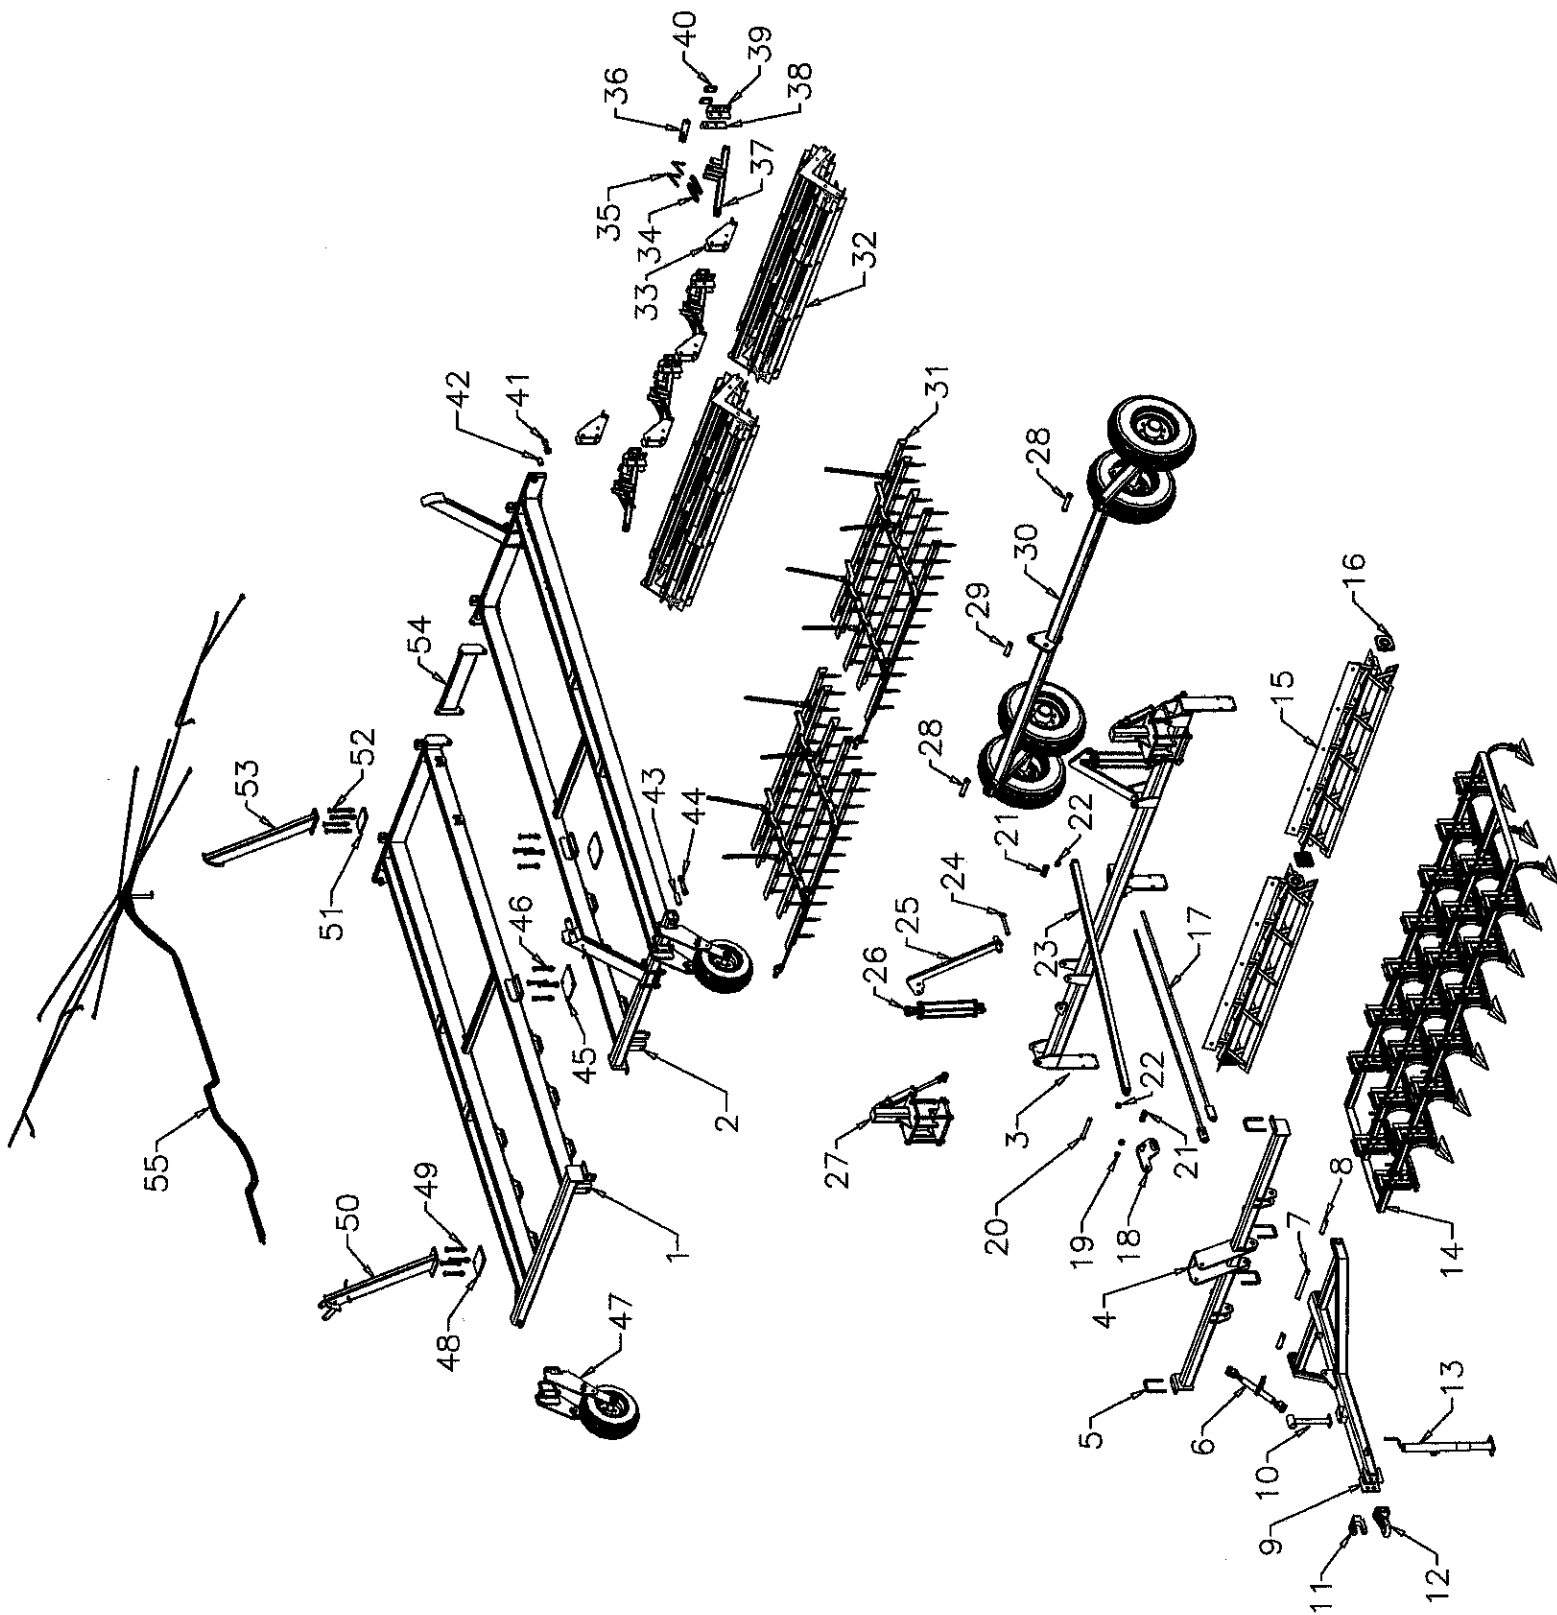

ECS
**House
Industries**
INCORPORATED

31' FOLD 3 BAR DO-ALL
0314F3B-5HFBHG

Parts List & Drawings
11/05/2012

31' DO-ALL CENTER			
REF#	DESCRIPTION	QTY	PART NUMBER
1	Assembly, 31' Do-All 3Bar Top Frame LH	1	MFG030421L
2	Assembly, 31' Do-All 3Bar Top Frame RH	1	MFG030421R
3	Assembly, Center Box Frame	1	MFG030422
4	Assembly, Hitch Attachment	1	MFG030423
5	U-Bolt, 3/4" x 4" x 4" Sq.	4	8484
6	Jack, Turnbuckle	1	8450
7	Pin, 1-3/8" x 14" Do-All Center Tongue Tube	1	MFG030385
8	Pin, 1-3/8" x 6-1/8" Do-All Outer Tongue Tube	2	MFG030386
9	Assembly, 31' Do-All Tongue	1	MFG030424
10	Assembly, Hydraulic Hose Stand	1	MFG030425
11	Clevis	1	8986
12	Hitch, Perfect CAT3	1	8985
13	Jack, Top Wind	1	SPORTWL158
14	Assembly, Heavy Duty Spring Tooth Center	1	MFG030426
15	Assembly, 88" Reel	2	3715
*	Blade Only	10	3817
16	Bearing, Flange	4	3816
17	Rod, 92-1/2" Tongue Tension	2	MFG030427
18	Leveling Pivot	1	4530
19	Bushing, Spacer	2	MFG030382
20	Pin, 1" x 9-1/2" Pivot Bracket	1	MFG030429
21	Bolt, 1x3-1/2"	2	8134
22	Bushing, Pivot	2	3774
23	Link, Leveling	1	MFG030428
24	Pin, 1" x 8-1/2" Do-All Center Bar Wing Tube	2	MFG030393
25	Assembly, 31' Do-All Lift Arm	2	MFG030430
26	Cylinder	2	1475
27	Assembly, Transport Axle Mounting Bracket Complete	2	MFG030431
28	Pin, Transport Wheel Pivot	2	MFG030384
29	Pin, 1" x 5-1/4" Center Trans Axle Tube	1	MFG030387
30	Assembly, 31' Do-All Transport Axle	1	MFG030435
31	Assembly, 7'-6" HD Flex Harrow	2	MFG030419
32	Assembly, 93" Spiral Bar Basket	2	1995
33	Mount, Basket Arm	4	4571
34	Spring, Basket Linkage	8	4336
35	Chain 3/16" 10 Links Long	8	4335
36	Link, Basket Adjustment	4	1939
37	Arm, 31" Basket Mounting	4	5038
38	Angle, LH Basket Frame Attachment	4	4574
39	Angle RH Basket Frame Attachment	4	4573
40	Clamp, Basket Linkage	8	4396
41	1" x 4 1/2" Hex Bolt	2	8132
42	Bushing, Rear Wing Inner	2	MFG030377
43	Bushing, Front Wing Inner	2	MFG030380
44	1" x 6 1/2" Hex Bolt	2	8159
45	Plate, Top Frame Center Bar Mounting Angle Clamp	2	MFG030295
46	Bolt, 3/4 x 6-1/2"	8	8108
47	Do-All Gauge Wheels W/Tires (1-Pair)	1	0300
48	Plate, Do-All Front Wing Support Clamp	2	MFG030299
49	Bolt, 3/4 x 6-1/2"	8	8108
50	Support, Front Wing	2	4793
51	Plate, Do-All Rear Wing Support Clamp	2	MFG030300
52	Bolt, 3/4 x 8"	8	8112
53	Support, Rear Wing	2	4794
54	Assembly, Rear Box Frame Connecting Tube	1	MFG030436
55	Assembly, 31' Do-All Hydraulic Hose	1	MFG030437