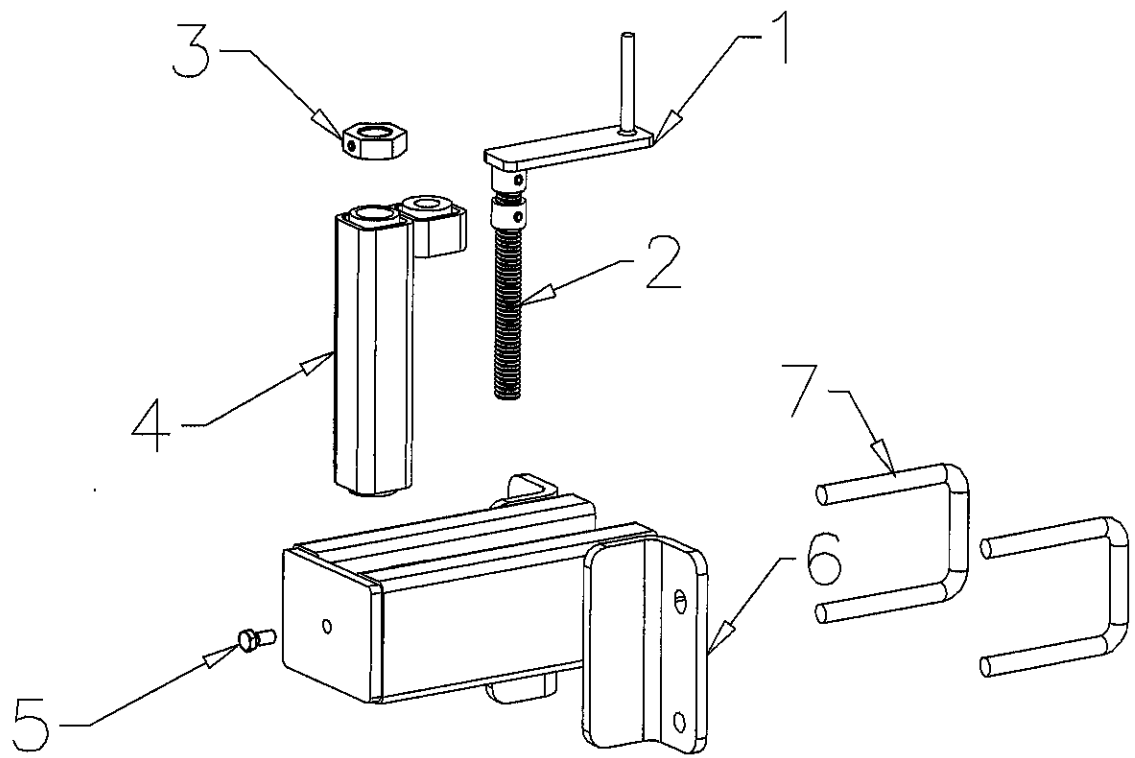

HD SPRING TOOTH WING FRAME ASSEMBLY		
REF#	DESCRIPTION	PART NUMBER
1	Assembly, HD Spring Tooth Wing Frame	MFG030438
2	5/8" x 2 1/2" Sq. U-Bolt	3200
3	Heavy Duty Tooth Assembly	4268

HEAVY DUTY TOOTH ASSEMBLY		
REF#	DESCRIPTION	PART NUMBER
1	Heavy Duty Tooth Notched Brackct w/ 5/8" Pivot Bolt	4269
2	Tension Spring for H.D. Tooth Assembly	2229
3	Tension Spring Casting for H.D. Tooth Assembly	2230
4	Pivot Bushing	4271
5	Heavy Duty Pivot Casting	2619
6	H.D. Tooth Rocker Bar	2749
7	1/2" x 1 3/4" Leaf for Single H.D. Tooth	3610
8	5/8" Sq. U-Bolt for H.D. Tooth	3200
9	1/2" x 1 1/2" Hex Bolt-Grade 8	8255
10	1/2" Lockwasher	8374
11	5/8" Standard Hex Nut N/C	8387
12	5/8" Lockwasher	8375
13	5/8" Standard Hex Nut N/C	8387
14	5/8" Lockwasher	8375
15	5/8" x 4" Carriage Bolt	8491
16	1/2" Center Lock Nut N/C	8303
17	1/2" Standard Hex Nut N/C	8385
18	Rocker Block for H.D. Tooth Assembly	2217
19	1/2" x 2 1/4" Hex Bolt-Grade 8	8257
20	1/2" x 2" Hex Bolt-Grade 8	8258
21	7/16" x 1 1/2" Plow Bolt	8285
22	7/16" Lockwasher	8354
23	7/16" Standard Hex Nut N/C	8384
24	10" Sweep - 1/4" Thickness	1081
24	8" Sweep - 1/4" Thickness	1082
24	6" Sweep - 1/4" Thickness	1084

HD TOOTH ASSEMBLY

0450 CASTER GAUGE WHEEL		
REF#	DESCRIPTION	PART NUMBER
1	Gauge Wheel Adjustment Handle	4580
2	Guage Wheel Adjustment Screw	4579
3	Nut, 1 3/8" Jam	MFG030440
4	Gauge Wheel Pivot Tube	4578
5	1/2" x 1 1/2" Hex Head Bolt-Grade 5	8041
6	Wing Gauge Wheel Bracket	4577
7	U-Bolt, 3/4" x 4" x 4" Sq.	8484
8	Wing Gauge Wheel Fork	4581
9	Gauge Wheel Axle Retainer	4582
10	Hub Complete w/ 1" x 15" Axle - Wilton	9205
11	20.5 x 8 x 10 Tire & Wheel w/ 2 3/4" Pilot	9173
12	Assembly, 0450 Wing Ga Wheel Bracket Caster Limiting	MFG030448
13	5/8" x 2 1/2" Sq. U-Bolt	3200