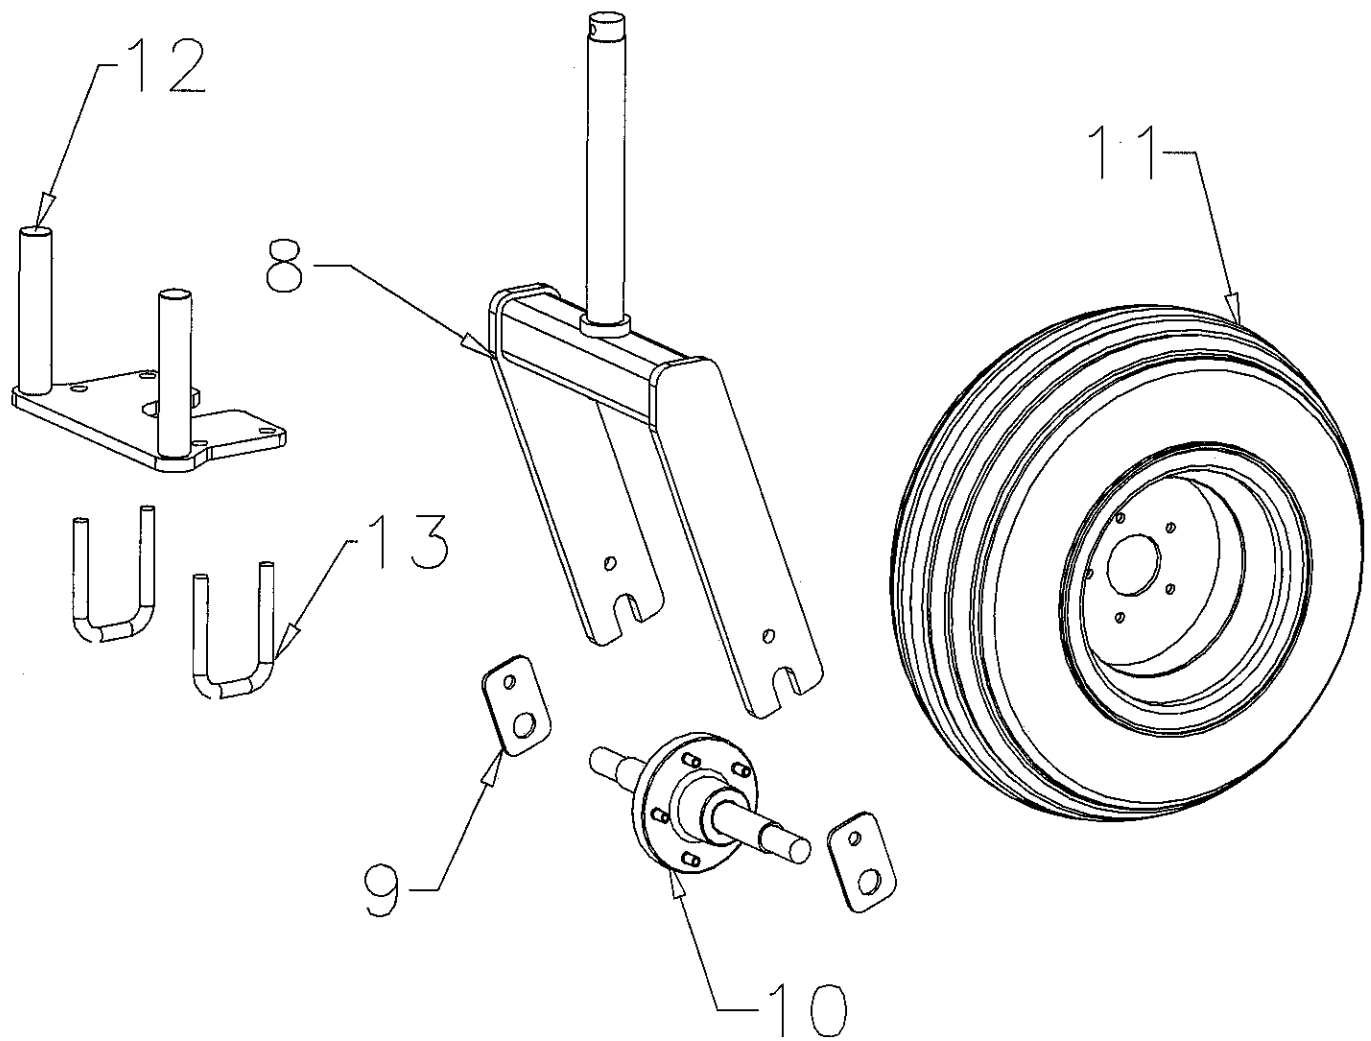

HD SPRING TOOTH WING FRAME ASSEMBLY		
REF#	DESCRIPTION	PART NUMBER
1	Assembly, HD Spring Tooth Wing Frame	MFG030438
2	5/8" x 2 1/2" Sq. U-Bolt	3200
3	Heavy Duty Tooth Assembly	4268

HEAVY DUTY TOOTH ASSEMBLY		
REF#	DESCRIPTION	PART NUMBER
1	Heavy Duty Tooth Notched Brackct w/ 5/8" Pivot Bolt	4269
2	Tension Spring for H.D. Tooth Assembly	2229
3	Tension Spring Casting for H.D. Tooth Assembly	2230
4	Pivot Bushing	4271
5	Heavy Duty Pivot Casting	2619
6	H.D. Tooth Rocker Bar	2749
7	1/2" x 1 3/4" Leaf for Single H.D. Tooth	3610
8	5/8" Sq. U-Bolt for H.D. Tooth	3200
9	1/2" x 1 1/2" Hex Bolt-Grade 8	8255
10	1/2" Lockwasher	8374
11	5/8" Standard Hex Nut N/C	8387
12	5/8" Lockwasher	8375
13	5/8" Standard Hex Nut N/C	8387
14	5/8" Lockwasher	8375
15	5/8" x 4" Carriage Bolt	8491
16	1/2" Center Lock Nut N/C	8303
17	1/2" Standard Hex Nut N/C	8385
18	Rocker Block for H.D. Tooth Assembly	2217
19	1/2" x 2 1/4" Hex Bolt-Grade 8	8257
20	1/2" x 2" Hex Bolt-Grade 8	8258
21	7/16" x 1 1/2" Plow Bolt	8285
22	7/16" Lockwasher	8354
23	7/16" Standard Hex Nut N/C	8384
24	10" Sweep - 1/4" Thickness	1081
24	8" Sweep - 1/4" Thickness	1082
24	6" Sweep - 1/4" Thickness	1084

HD TOOTH ASSEMBLY

0450 CASTER GAUGE WHEEL		
REF#	DESCRIPTION	PART NUMBER
1	Gauge Wheel Adjustment Handle	4580
2	Guage Wheel Adjustment Screw	4579
3	Nut, 1 3/8" Jam	MFG030440
4	Gauge Wheel Pivot Tube	4578
5	1/2" x 1 1/2" Hex Head Bolt-Grade 5	8041
6	Wing Gauge Wheel Bracket	4577
7	U-Bolt, 3/4" x 4" x 4" Sq.	8484
8	Wing Gauge Wheel Fork	4581
9	Gauge Wheel Axle Retainer	4582
10	Hub Complete w/ 1" x 15" Axle - Wilton	9205
11	20.5 x 8 x 10 Tire & Wheel w/ 2 3/4" Pilot	9173
12	Assembly, 0450 Wing Ga Wheel Bracket Caster Limiting	MFG030448
13	5/8" x 2 1/2" Sq. U-Bolt	3200