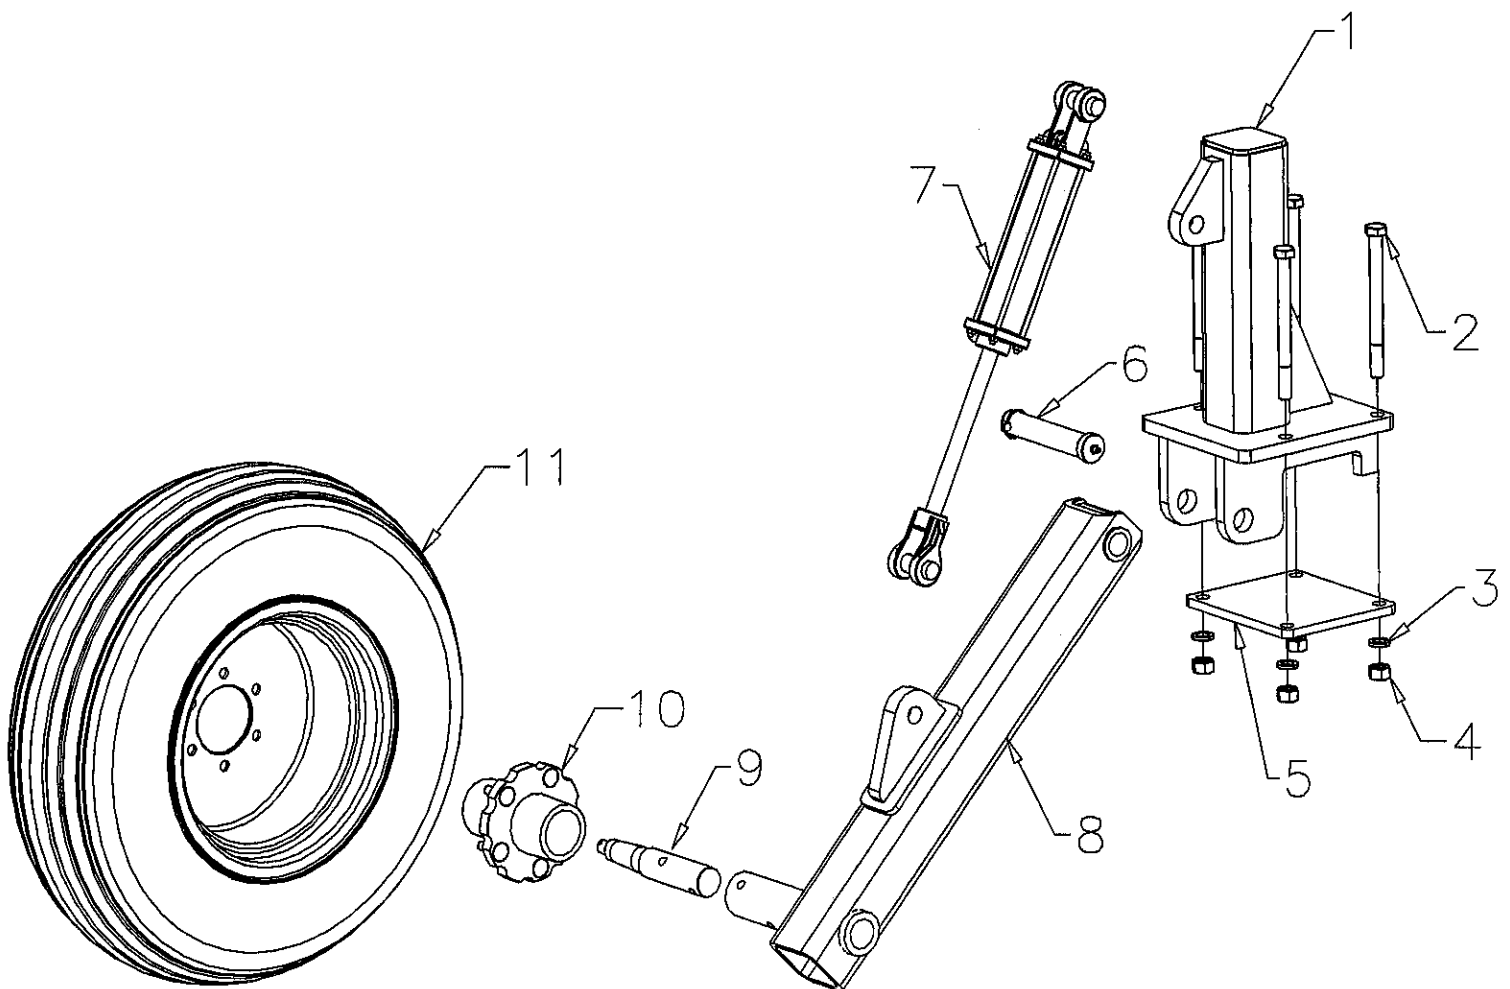

0420 HYDRAULIC GAUGE WHEEL		
REF#	DESCRIPTION	PART NUMBER
1	Assembly, 0420 Hydraulic GA Wheel Bracket	MFG030442
2	Bolt, 3/4" x 8" Grade 8	5BLT348GRD8
3	3/4" Lockwasher	8376
4	3/4" Hex Nut Grade 8	5NUT34GRD8Z
5	Plate, HydraulicWing Gauge Wheel Clamp	MFG030294
6	Pin, Transport Wheel Pivot	MFG030384
7	3 1/4" x 8" Cylinder Rephase	1320
8	Assembly, 0420 Hydraulic Ga Wheel Leg LH	MFG030443L
9	Spindle 106-753	9129
10	106-749 Hub with races, bearings, seal, and cap	9034
11	11L x 15 Tire Assembly (Wheel & Tire) 6 Hole	9181