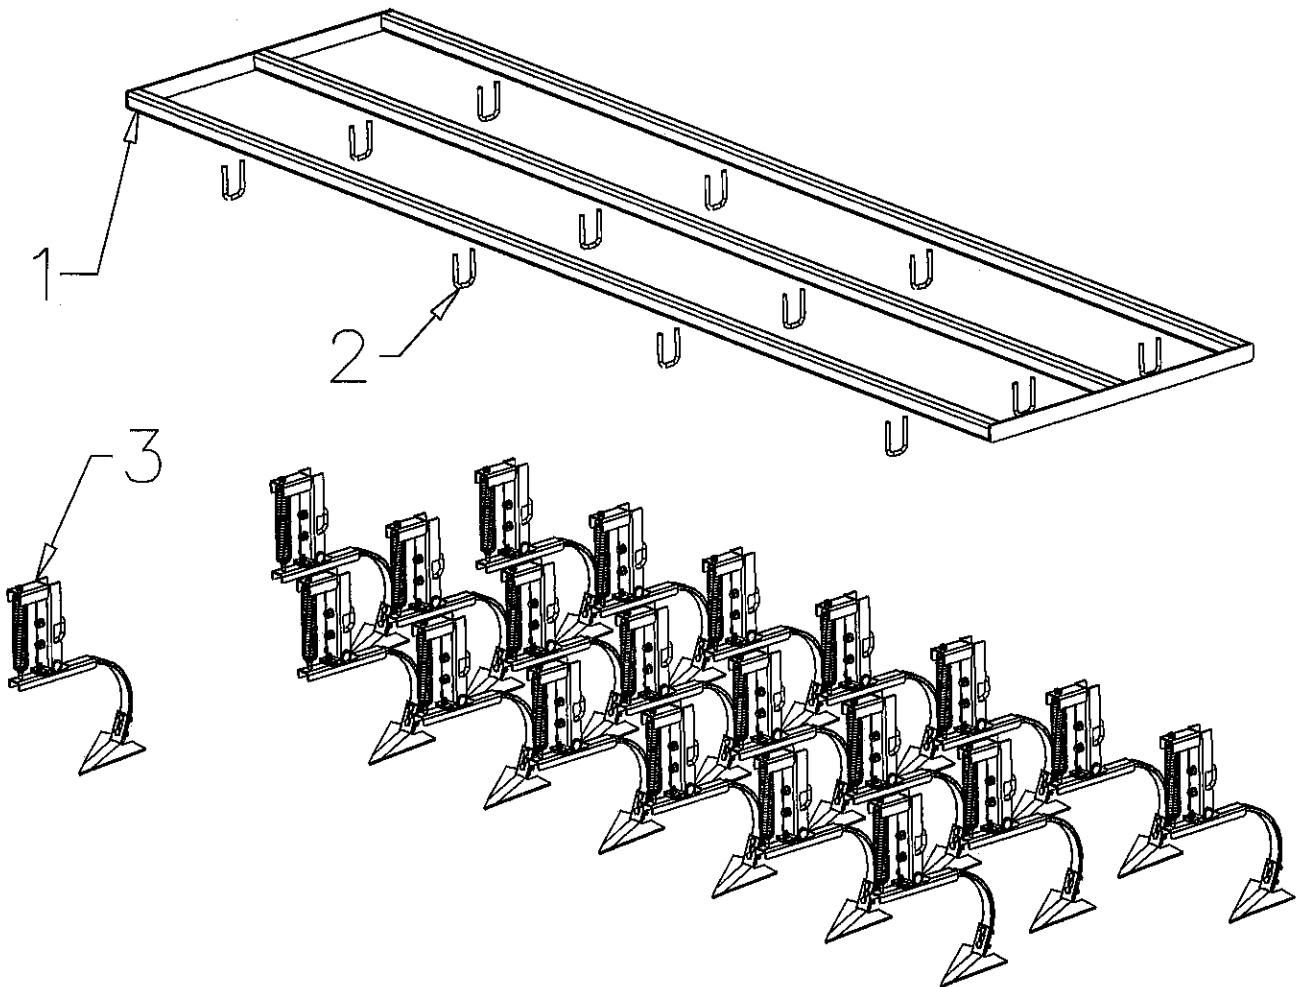

HD SPRING TOOTH CENTER FRAME ASSEMBLY		
REF#	DESCRIPTION	PART NUMBER
1	Assembly, HD Spring Tooth Center Frame	MFG030439
2	5/8" x 2 1/2" Sq. U-Bolt	3200
3	Heavy Duty Tooth Assembly	4268