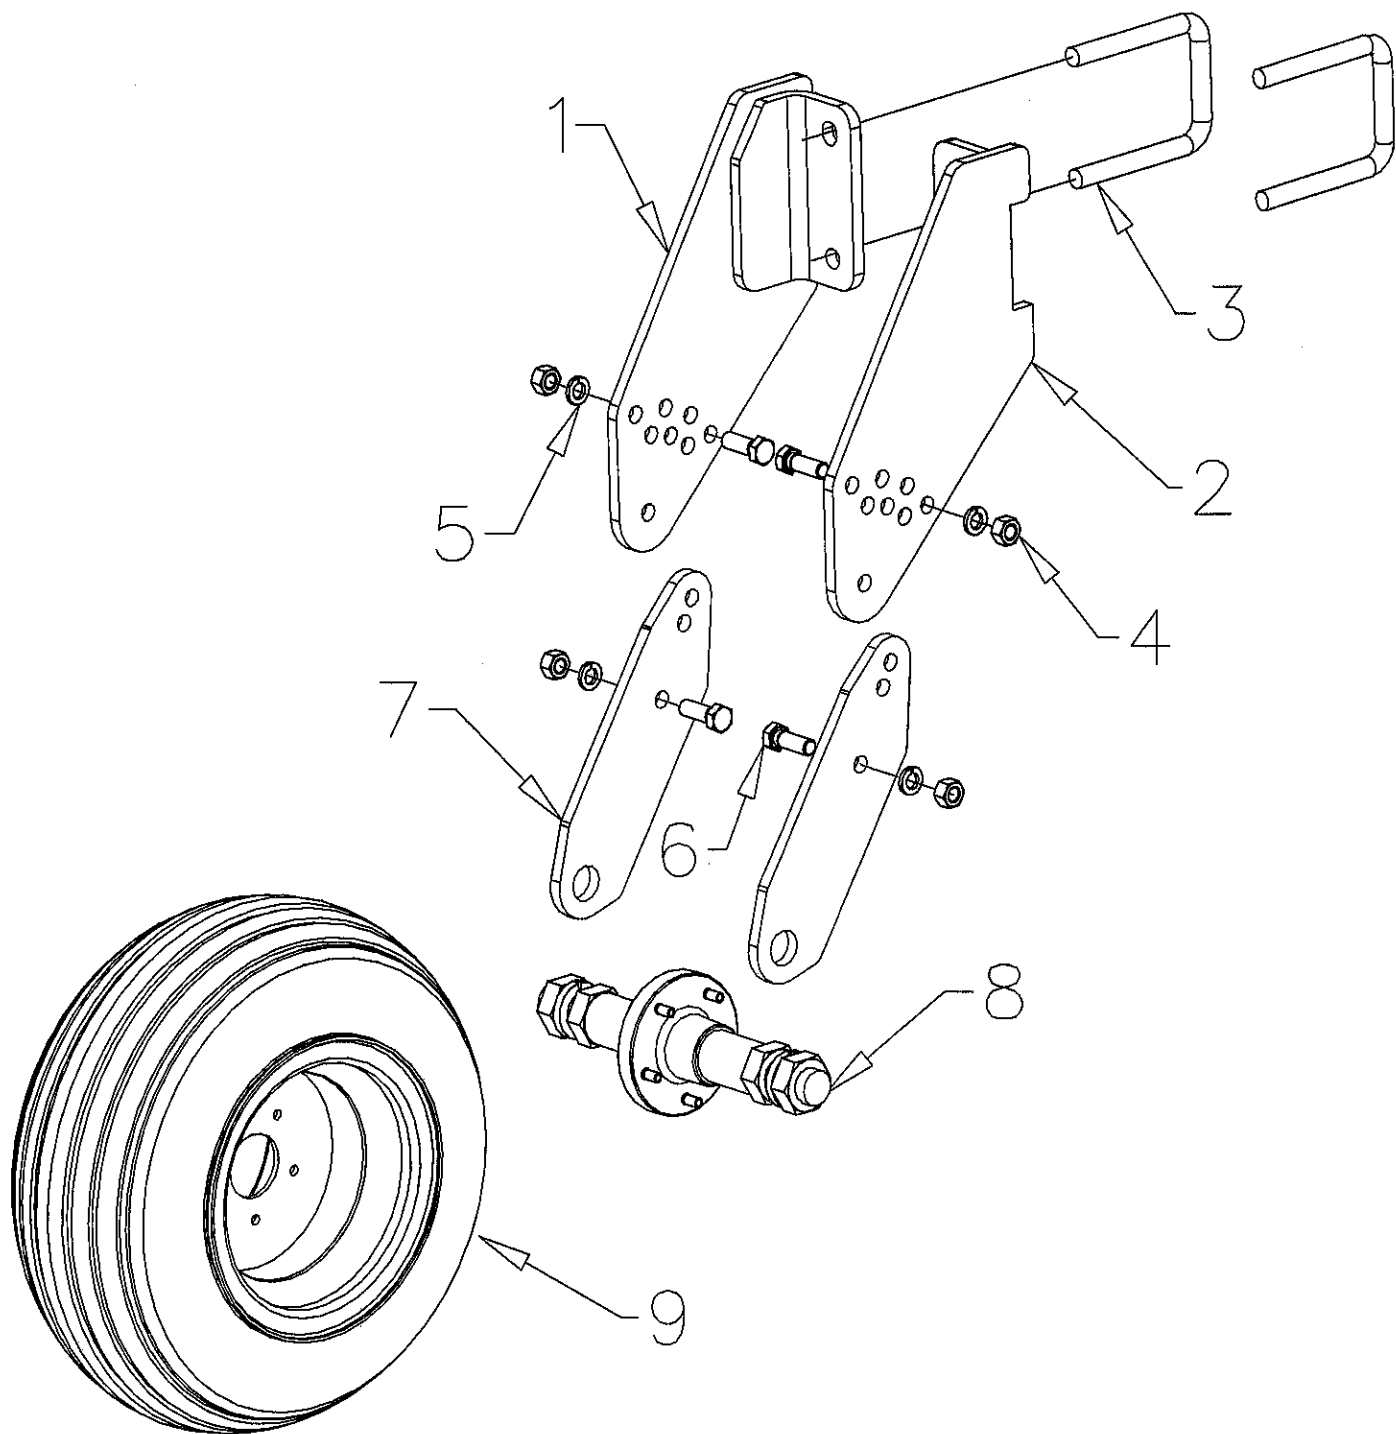

0300 GAUGE WHEEL		
REF#	DESCRIPTION	PART NUMBER
1	Assembly, 0300 Ga Wheel LH Bracket	MFG030441L
2	Assembly, 0300 Ga Wheel RH Bracket	MFG030441R
3	U-Bolt, 3/4" x 4" x 4" Sq.	8484
4	5/8" Standard Hex Nut N/C	8387
5	5/8" Lockwasher	8375
6	5/8" x 1 3/4" Hex Bolt-Grade 5	8063
7	Plate, Floatation Adjustment 0300 Gauge Wheel	MFG030298
8	104-448 Gauge Wheel Hub complete	9080
9	20.5 x 8 x 10 Tire & Wheel w/ 4" Pilot	9170