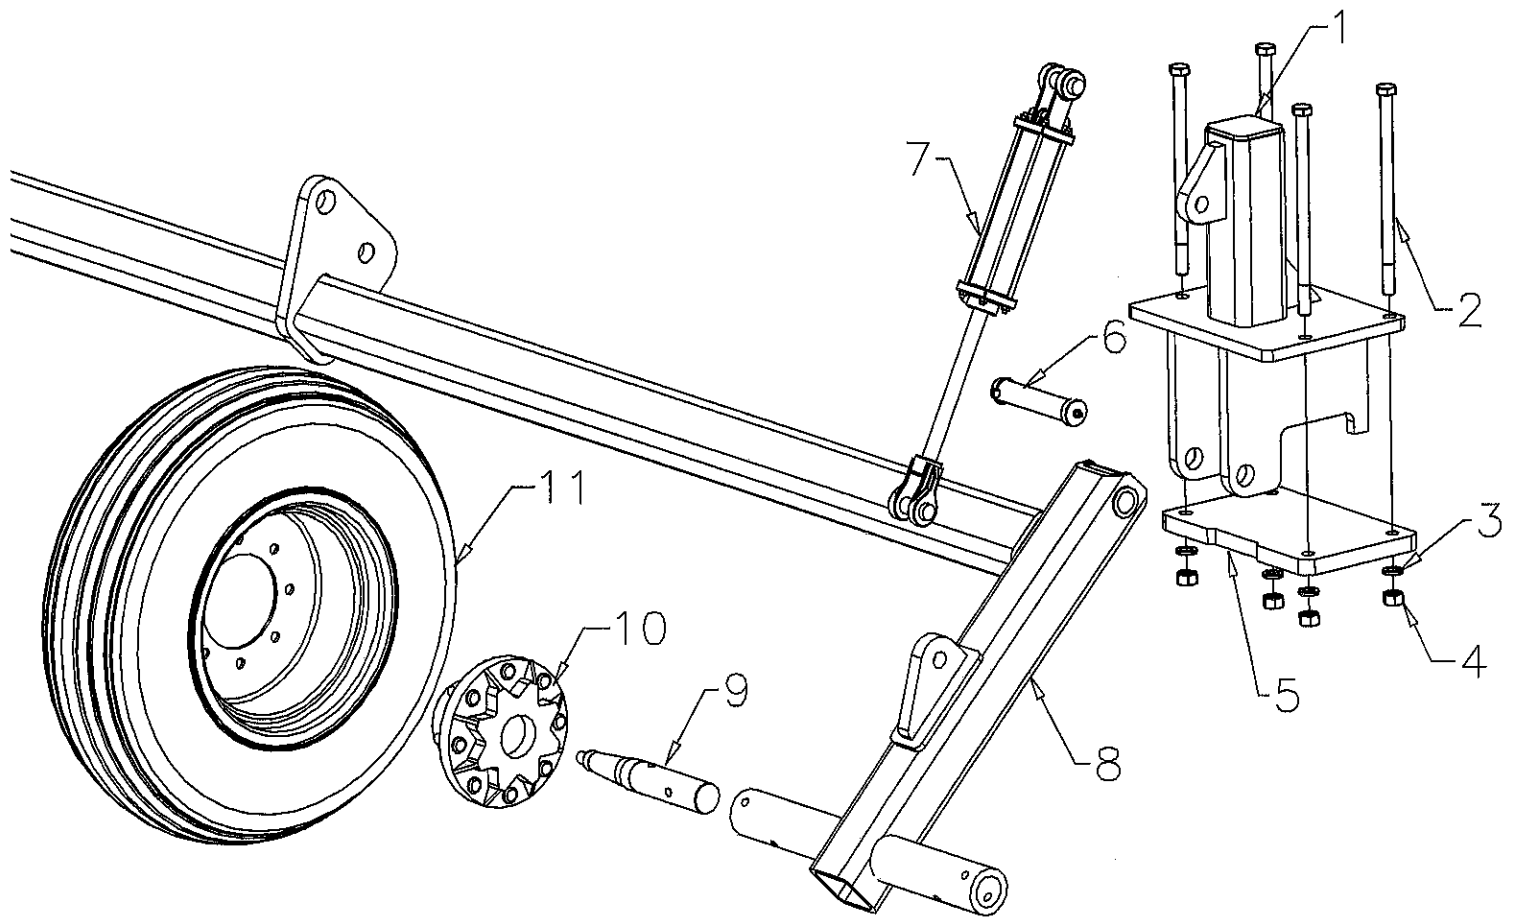

TRANSPORT AXLE		
REF#	DESCRIPTION	PART NUMBER
1	Assembly, 31' Transport Axle Bracket	MFG030445
2	Bolt, 3/4" x 12 1/2" Grade 8	5BLT34101212HX2
3	3/4" Lockwasher	8376
4	3/4" Hex Nut Grade 8	5NUT34GRD8Z
5	Plate, 31' Do-All Transport Axle Clamp	MFG030293
6	Pin, Transport Wheel Pivot	MFG030384
7	3 1/2" x 8" Cylinder Rephase PMC-9308	1280
8	Assembly, 31' Do-All Transport Axle	MFG030444
9	Spindle for 106-799	9526
10	106-799 8 Bolt Hub with races, bearings, seal, and cap	9525
11	11L x 15 Tire Assembly - 8 Hole Wheel	9700