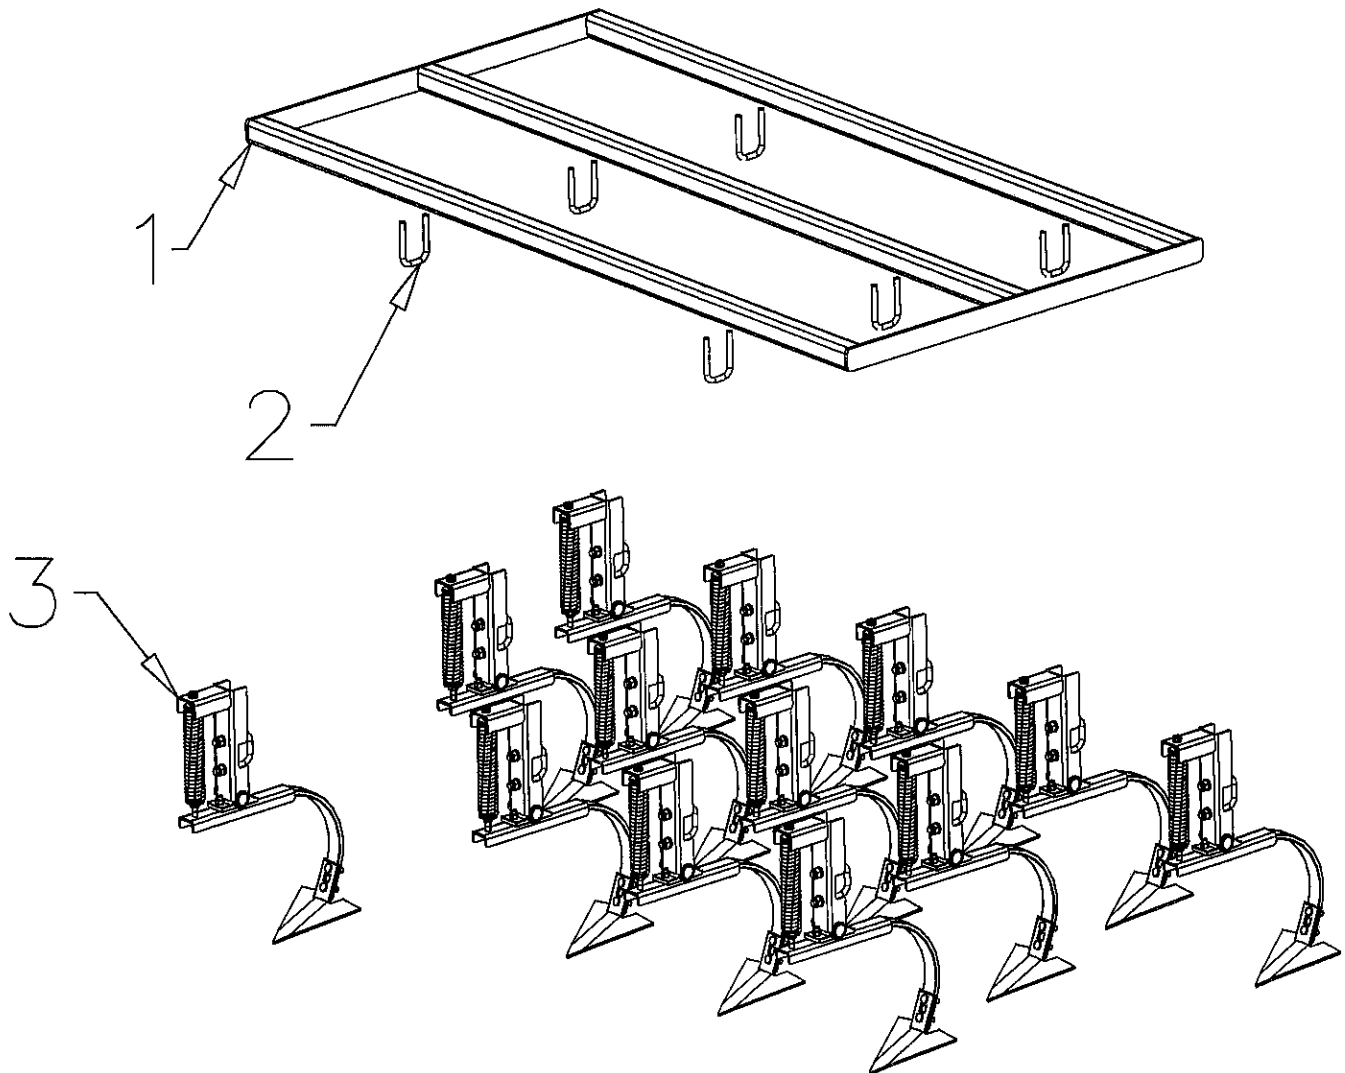

HD SPRING TOOTH WING FRAME ASSEMBLY		
REF#	DESCRIPTION	PART NUMBER
1	Assembly, HD Spring Tooth Wing Frame	MFG030438
2	5/8" x 2 1/2" Sq. U-Bolt	3200
3	Heavy Duty Tooth Assembly	4268