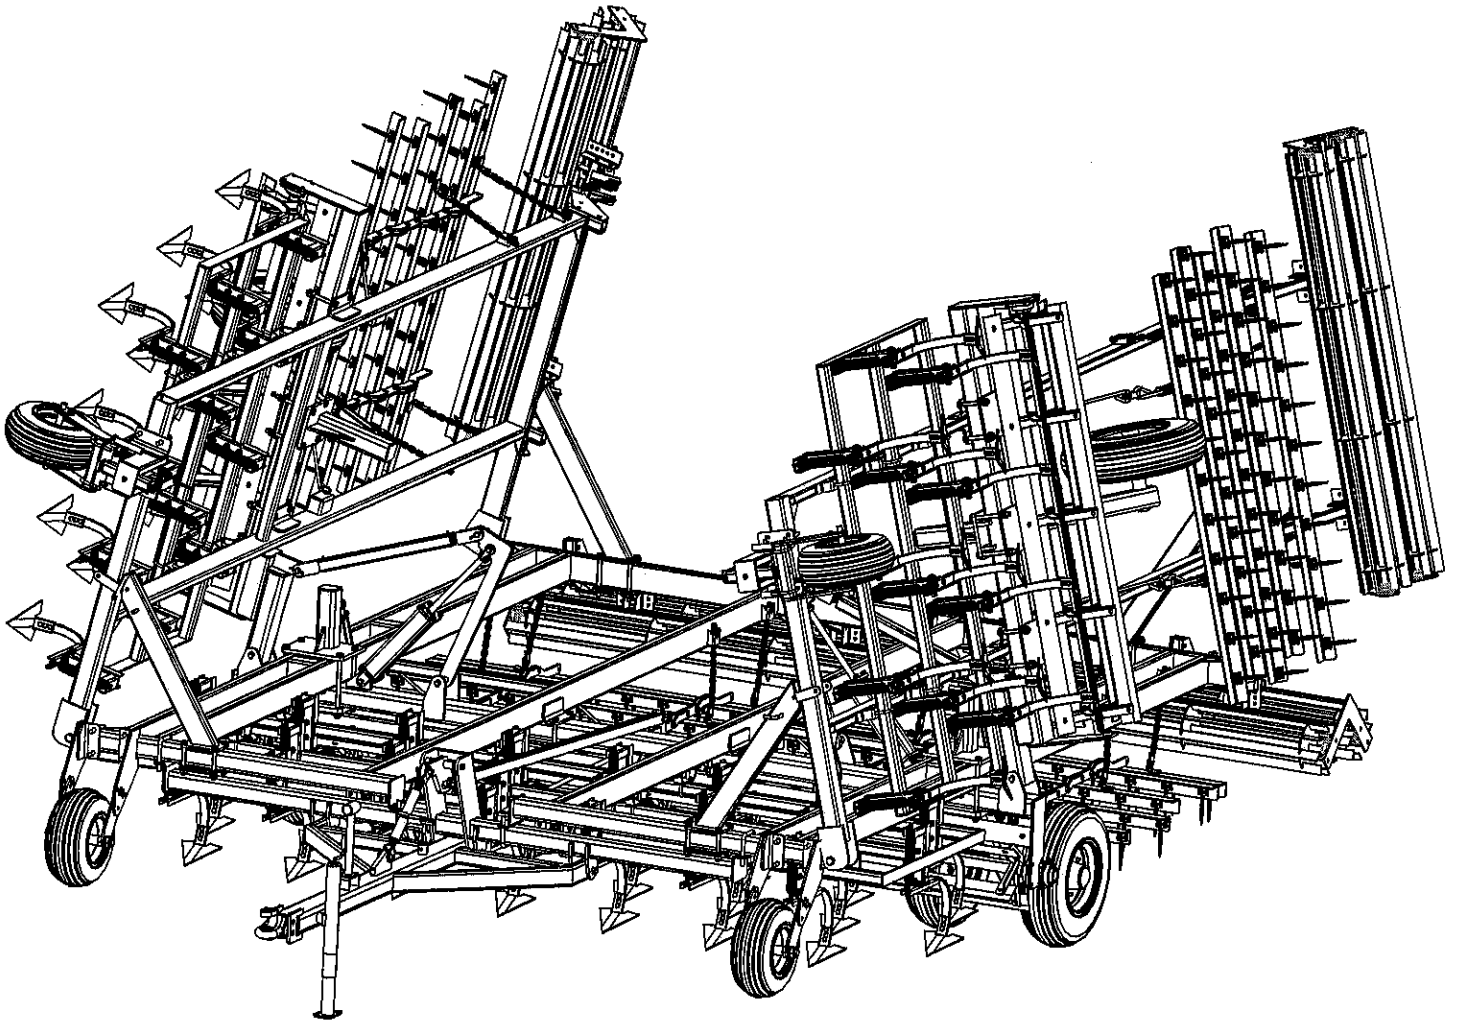

ECS
**House
Industries**
INCORPORATED

31' FOLD 3 BAR DO-ALL
0314F3B-5HFBHG

Parts List & Drawings
11/05/2012

31' DO-ALL CENTER			
REF#	DESCRIPTION	QTY	PART NUMBER
1	Assembly, 31' Do-All 3Bar Top Frame LH	1	MFG030421L
2	Assembly, 31' Do-All 3Bar Top Frame RH	1	MFG030421R
3	Assembly, Center Box Frame	1	MFG030422
4	Assembly, Hitch Attachment	1	MFG030423
5	U-Bolt, 3/4" x 4" x 4" Sq.	4	8484
6	Jack, Turnbuckle	1	8450
7	Pin, 1-3/8" x 14" Do-All Center Tongue Tube	1	MFG030385
8	Pin, 1-3/8" x 6-1/8" Do-All Outer Tongue Tube	2	MFG030386
9	Assembly, 31' Do-All Tongue	1	MFG030424
10	Assembly, Hydraulic Hose Stand	1	MFG030425
11	Clevis	1	8986
12	Hitch, Perfect CAT3	1	8985
13	Jack, Top Wind	1	SPORTWL158
14	Assembly, Heavy Duty Spring Tooth Center	1	MFG030426
15	Assembly, 88" Reel	2	3715
*	Blade Only	10	3817
16	Bearing, Flange	4	3816
17	Rod, 92-1/2" Tongue Tension	2	MFG030427
18	Leveling Pivot	1	4530
19	Bushing, Spacer	2	MFG030382
20	Pin, 1" x 9-1/2" Pivot Bracket	1	MFG030429
21	Bolt, 1x3-1/2"	2	8134
22	Bushing, Pivot	2	3774
23	Link, Leveling	1	MFG030428
24	Pin, 1" x 8-1/2" Do-All Center Bar Wing Tube	2	MFG030393
25	Assembly, 31' Do-All Lift Arm	2	MFG030430
26	Cylinder	2	1475
27	Assembly, Transport Axle Mounting Bracket Complete	2	MFG030431
28	Pin, Transport Wheel Pivot	2	MFG030384
29	Pin, 1" x 5-1/4" Center Trans Axle Tube	1	MFG030387
30	Assembly, 31' Do-All Transport Axle	1	MFG030435
31	Assembly, 7'-6" HD Flex Harrow	2	MFG030419
32	Assembly, 93" Spiral Bar Basket	2	1995
33	Mount, Basket Arm	4	4571
34	Spring, Basket Linkage	8	4336
35	Chain 3/16" 10 Links Long	8	4335
36	Link, Basket Adjustment	4	1939
37	Arm, 31" Basket Mounting	4	5038
38	Angle, LH Basket Frame Attachment	4	4574
39	Angle RH Basket Frame Attachment	4	4573
40	Clamp, Basket Linkage	8	4396
41	1" x 4 1/2" Hex Bolt	2	8132
42	Bushing, Rear Wing Inner	2	MFG030377
43	Bushing, Front Wing Inner	2	MFG030380
44	1" x 6 1/2" Hex Bolt	2	8159
45	Plate, Top Frame Center Bar Mounting Angle Clamp	2	MFG030295
46	Bolt, 3/4 x 6-1/2"	8	8108
47	Do-All Gauge Wheels W/Tires (1-Pair)	1	0300
48	Plate, Do-All Front Wing Support Clamp	2	MFG030299
49	Bolt, 3/4 x 6-1/2"	8	8108
50	Support, Front Wing	2	4793
51	Plate, Do-All Rear Wing Support Clamp	2	MFG030300
52	Bolt, 3/4 x 8"	8	8112
53	Support, Rear Wing	2	4794
54	Assembly, Rear Box Frame Connecting Tube	1	MFG030436
55	Assembly, 31' Do-All Hydraulic Hose	1	MFG030437