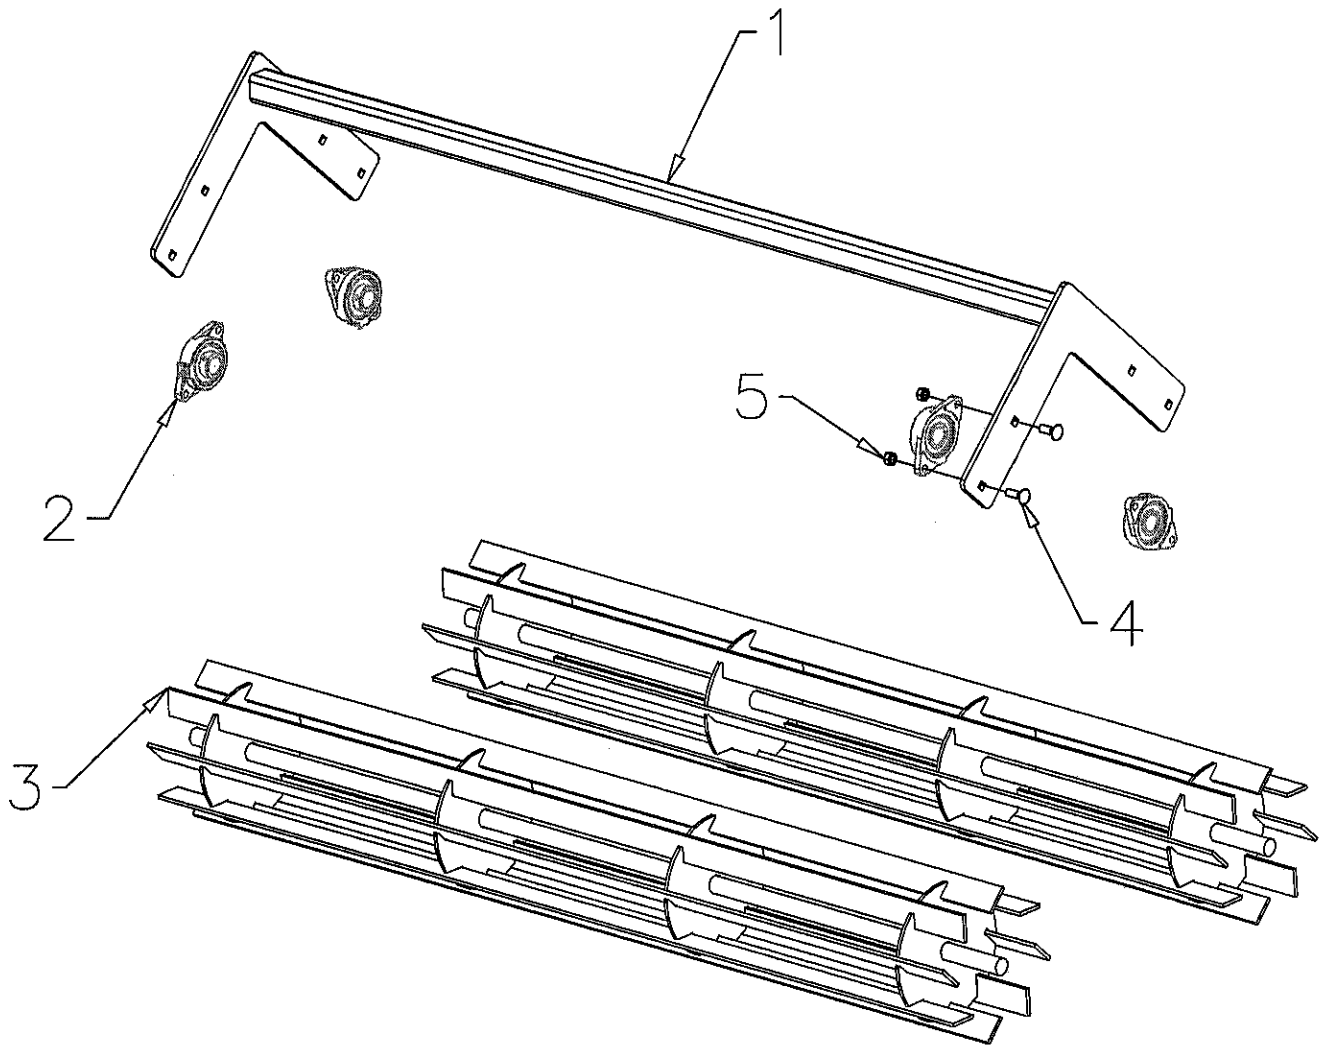

BASKET ASSEMBLY		
REF#	DESCRIPTION	PART NUMBER
1	Frame, 92" Basket	1968
2	Bearing, Flange	4356
3	Assembly, 93" Spiral Basket	1987
4	1/2" x 1 1/2" Carriage Bolt	8272
5	1/2" Center Lock Nut N/C	8303