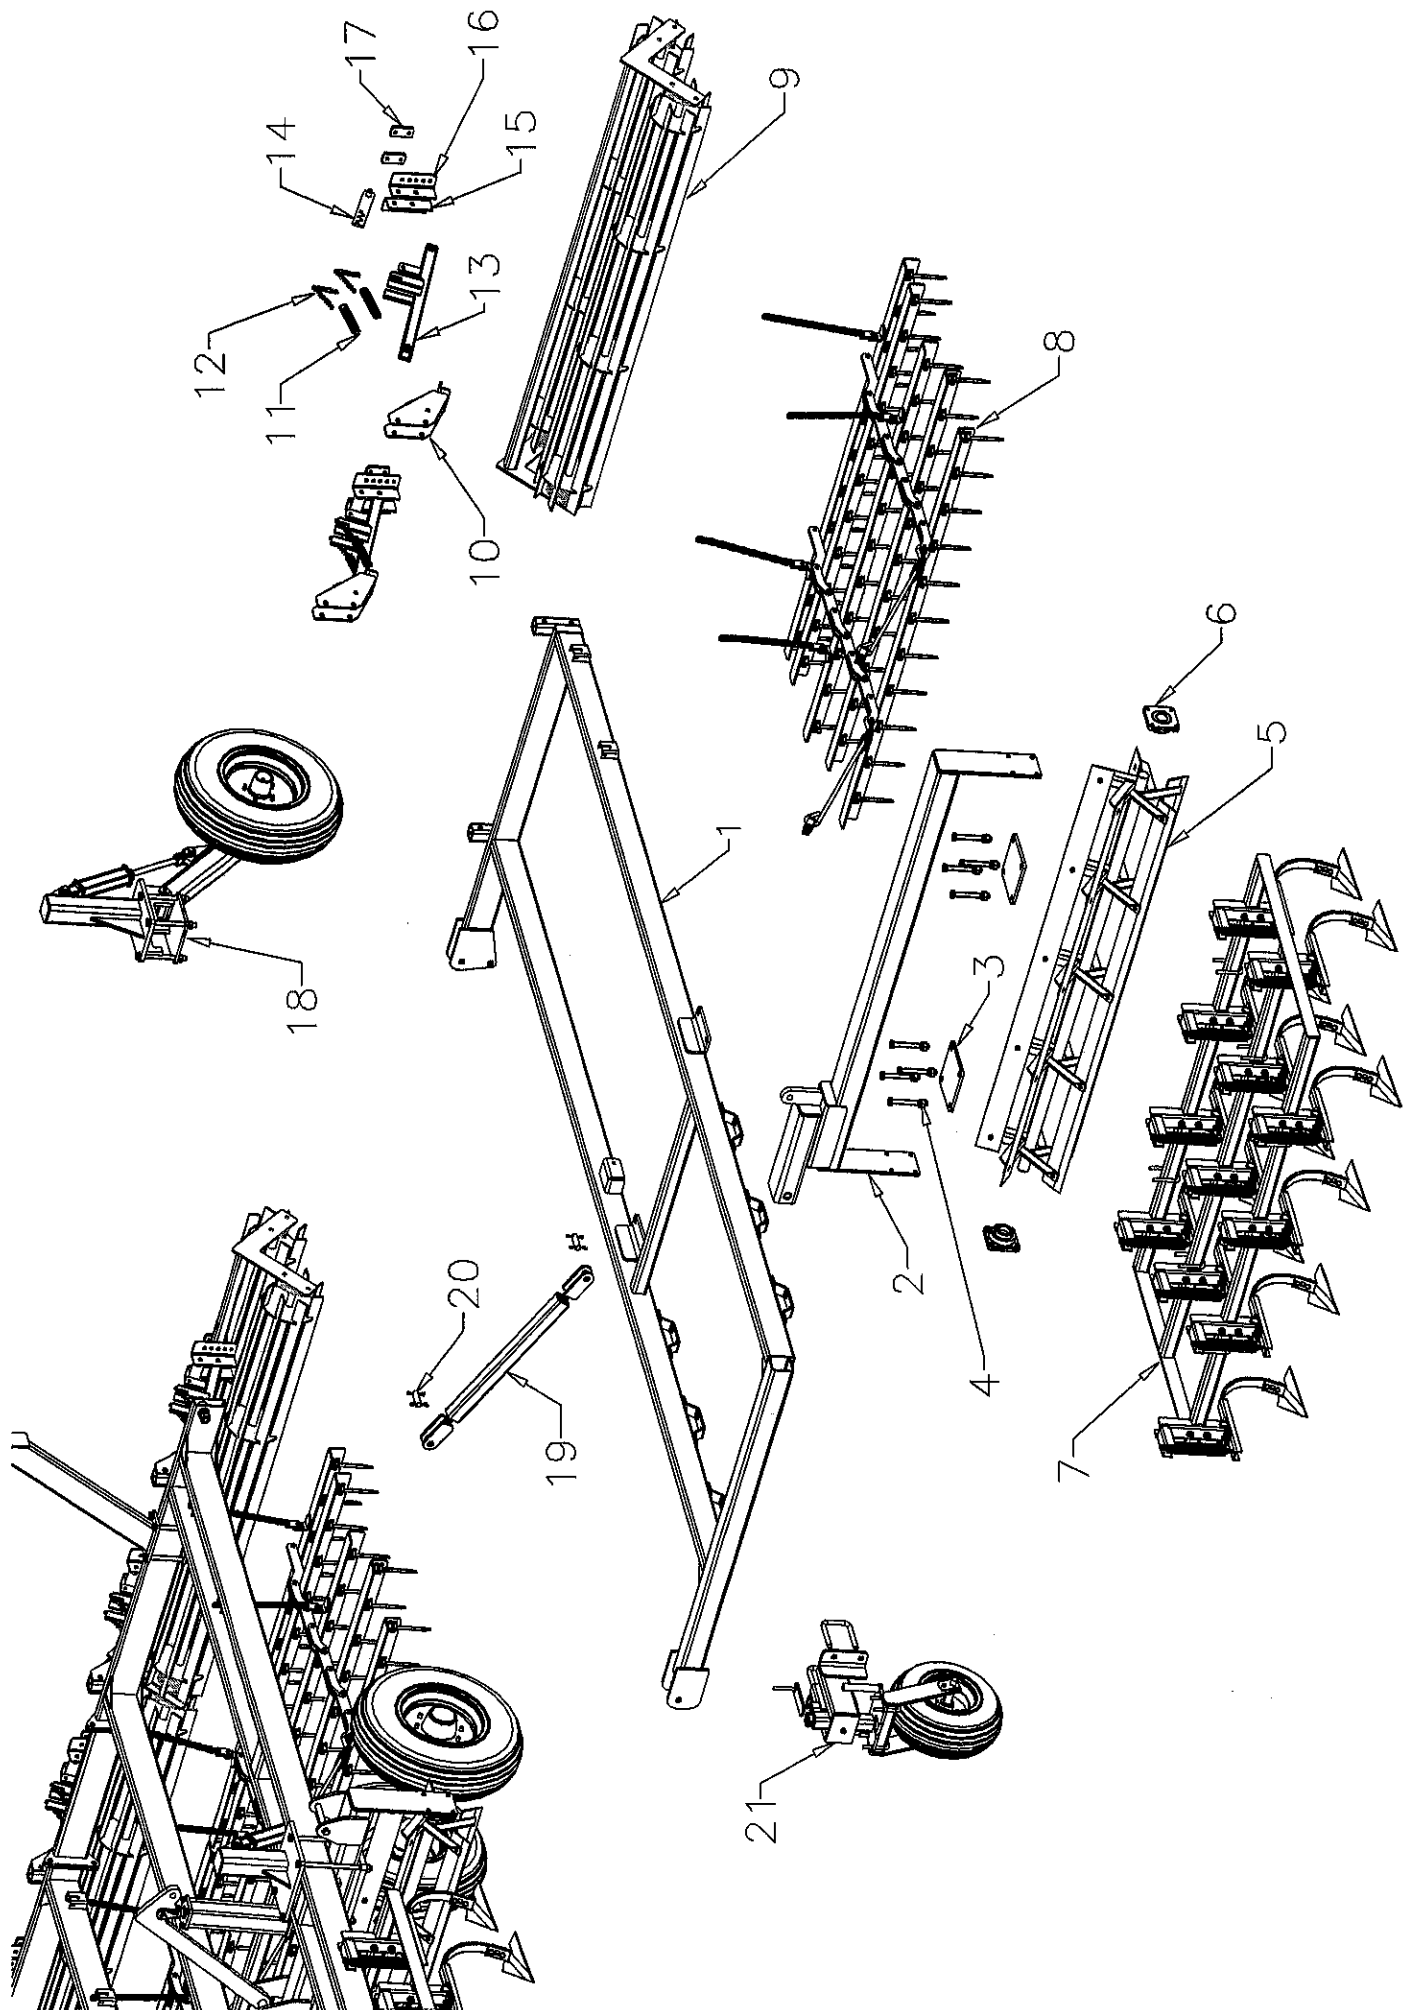

90" HARROW ASSEMBLY		
REF#	DESCRIPTION	PART NUMBER
1	Clevis, Harrow Pull	1010
2	Draglink 29"	2021
3	Link, Harrow Twisted Double Eye	1031
4	Link, Center	1028
5	Bushing, Harrow	1099
6	Chain, Harrow Lift - 21" Long	2025
7	Nut, 7/16" Center Lock N/C	8302
8	Pad, Harrow Tooth	1025
9	U-Bolt 7/16"	1026
10	Tooth, Harrow	1024
11	Pin, Lock	2724
12	Bar, #1-11 Tooth Harrow	MFG030367
13	Bar, #2-11 Tooth Harrow	MFG030368
14	Bar, #3-11 Tooth Harrow	MFG030369
15	Bar, #4-11 Tooth Harrow </td <td>MFG030370</td>	MFG030370
16	Bar, #5-11 Tooth Harrow	MFG030371