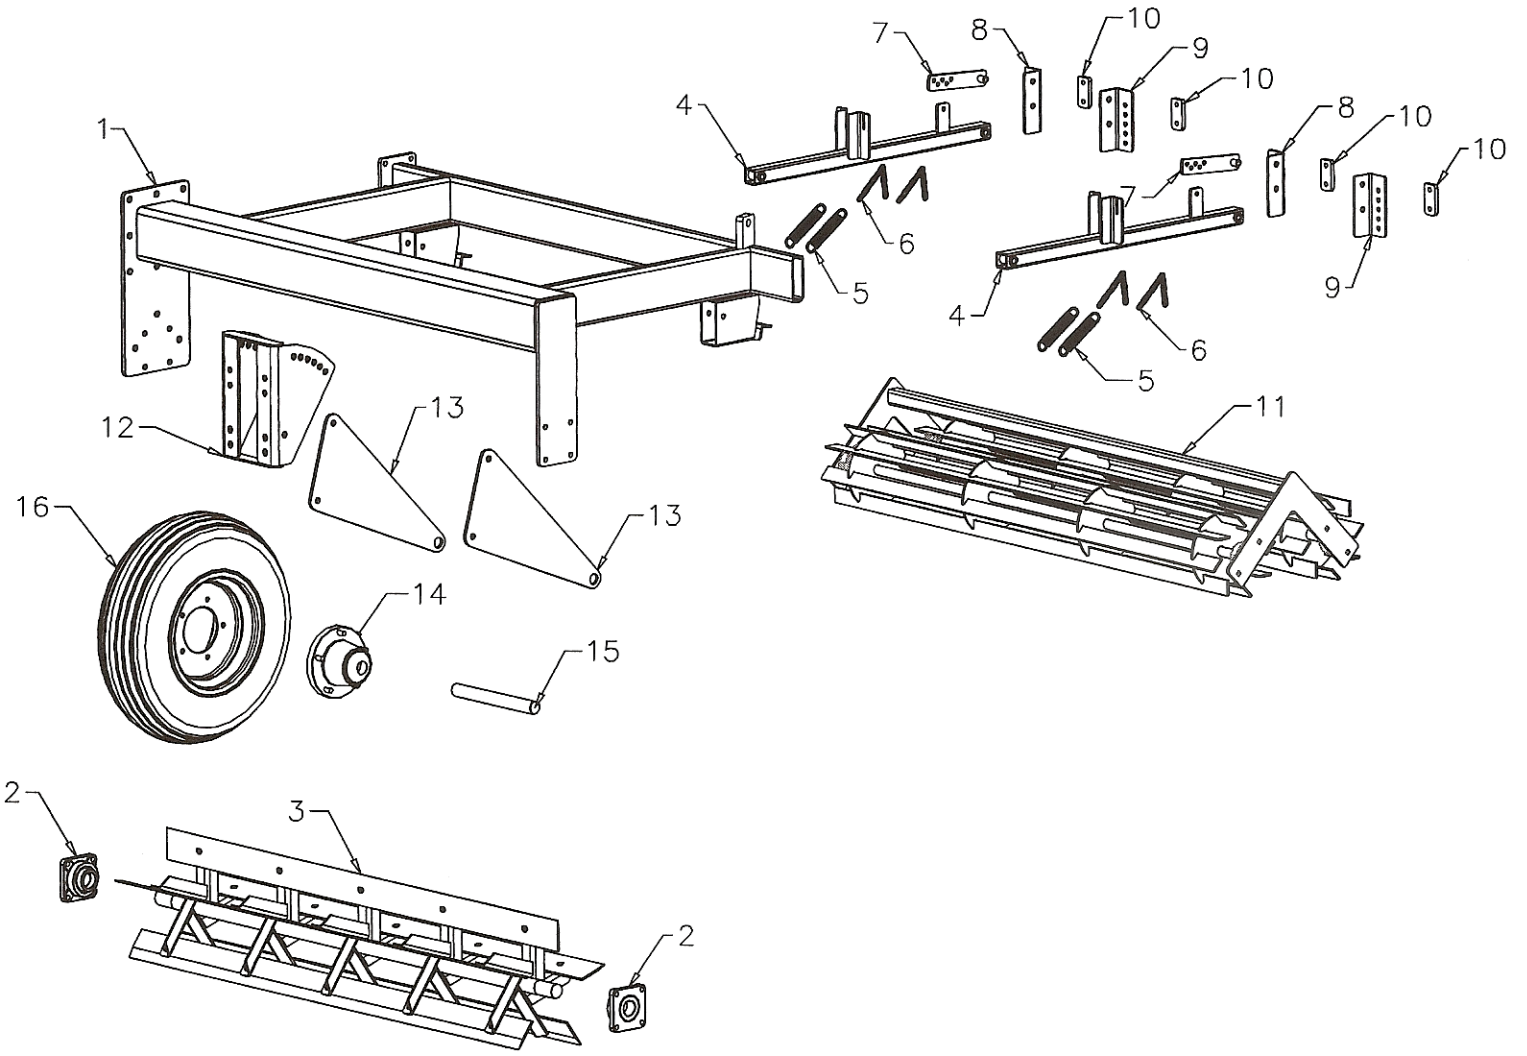

ECS
House
Industries

26' Rigid 8 Row Bed Conditioner
38" Row Centers
0264RBC

Parts List & Drawings
5/10/2011

8 ROW BED CONDITIONER			
REF#	DESCRIPTION	QTY	PART NUMBER
1	Assy, Bed Conditioner Center Frame	1	MFG030174
2	Assy, Bed Conditioner LH Frame Wing	1	MFG030175L
3	Assy, Bed Conditioner RH Frame Wing	1	MFG030175R
4	Rod, 8Row Bed Conditioner Tension	2	MFG030177
5	Pin, Mast	1	3761
6	Pin, Lower Hitch	2	3767

BED CONDITIONER

8 ROW BED CONDITIONER			
REF#	DESCRIPTION	QTY	PART NUMBER
1	Assy, Bed Conditioner RH Frame Wing	1	MFG030175R
2	Bearing, Flange	8	3816
3	Assembly, 75" Reel	4	3449
*	75" Reel Blade Only	20	3813
4	Arm, 41" Basket Mounting	8	1938
5	Spring, Basket Linkage	16	4336
6	Chain 3/16" 10 Links Long	16	4335
7	Link, Basket Adjustment	8	MFG030035
8	Angle, LH Basket Frame Attachment	8	4574
9	Angle RH Basket Frame Attachment	8	4573
10	Clamp, Basket Linkage	16	4396
11	Assembly, 76" Spiral Bar Basket	4	1993
12	Bracket, 0497 Bed Cond Guage Wheel	2	1892
13	Plate, 0497 Guage Wheel Side	4	1893
14	Hub, 104-448	2	9044
15	Axle	2	9079
16	Tire, 9.5L x 15	2	9162

BASKET ASSEMBLY		
REF#	DESCRIPTION	PART NUMBER
1	Frame, 75" Basket	1956
2	Bearing, Flange	4356
3	Assembly, 76" Spiral Basket	1986