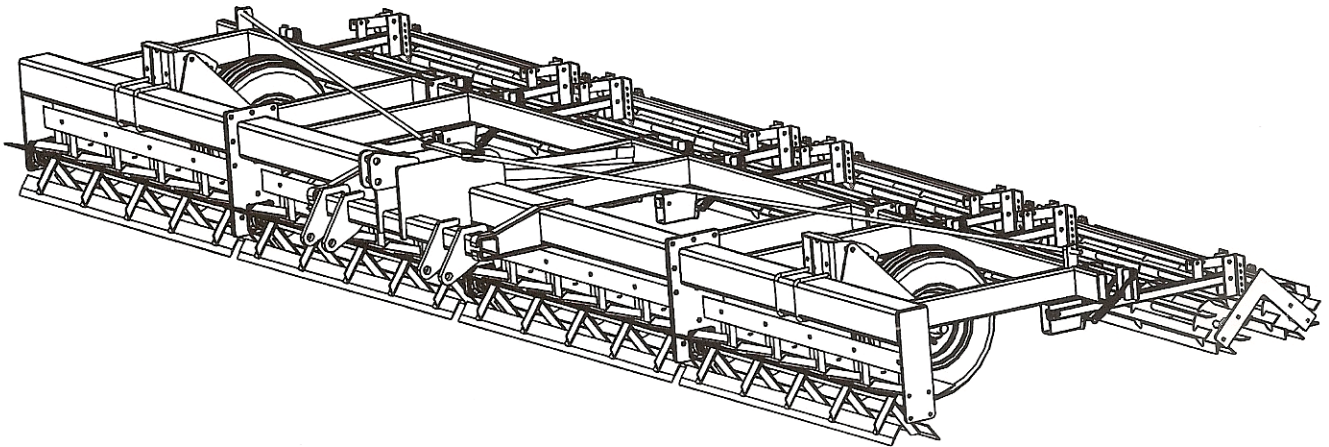

ECS
House
Industries

26' Rigid 8 Row Bed Conditioner
38" Row Centers
0264RBC

Parts List & Drawings
5/10/2011

8 ROW BED CONDITIONER			
REF#	DESCRIPTION	QTY	PART NUMBER
1	Assy, Bed Conditioner Center Frame	1	MFG030174
2	Assy, Bed Conditioner LH Frame Wing	1	MFG030175L
3	Assy, Bed Conditioner RH Frame Wing	1	MFG030175R
4	Rod, 8Row Bed Conditioner Tension	2	MFG030177
5	Pin, Mast	1	3761
6	Pin, Lower Hitch	2	3767

BED CONDITIONER

8 ROW BED CONDITIONER			
REF#	DESCRIPTION	QTY	PART NUMBER
1	Assy, Bed Conditioner RH Frame Wing	1	MFG030175R
2	Bearing, Flange	8	3816
3	Assembly, 75" Reel	4	3449
*	75" Reel Blade Only	20	3813
4	Arm, 41" Basket Mounting	8	1938
5	Spring, Basket Linkage	16	4336
6	Chain 3/16" 10 Links Long	16	4335
7	Link, Basket Adjustment	8	MFG030035
8	Angle, LH Basket Frame Attachment	8	4574
9	Angle RH Basket Frame Attachment	8	4573
10	Clamp, Basket Linkage	16	4396
11	Assembly, 76" Spiral Bar Basket	4	1993
12	Bracket, 0497 Bed Cond Guage Wheel	2	1892
13	Plate, 0497 Guage Wheel Side	4	1893
14	Hub, 104-448	2	9044
15	Axle	2	9079
16	Tire, 9.5L x 15	2	9162

BASKET ASSEMBLY		
REF#	DESCRIPTION	PART NUMBER
1	Frame, 75" Basket	1956
2	Bearing, Flange	4356
3	Assembly, 76" Spiral Basket	1986