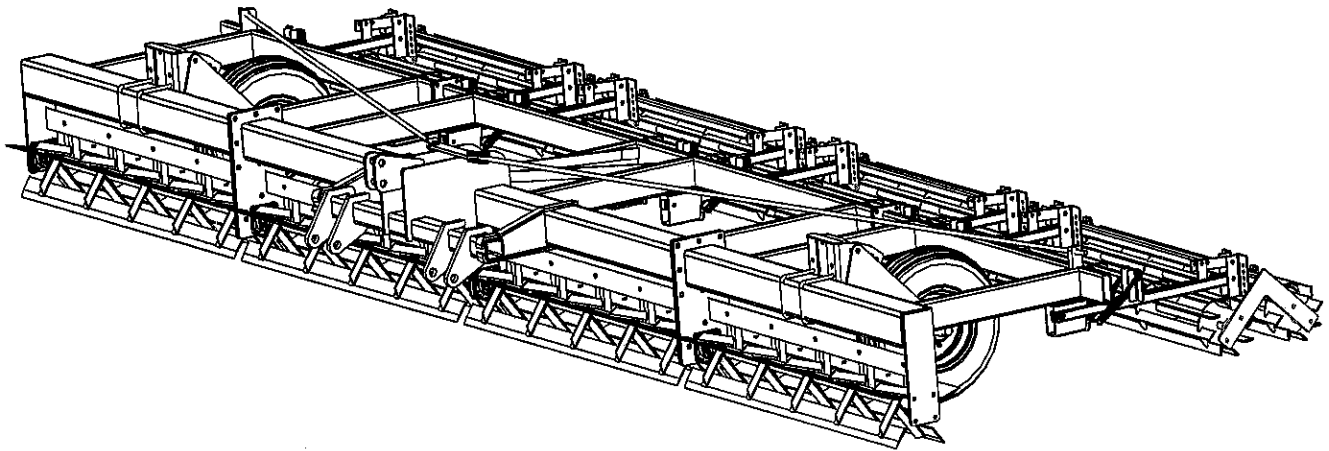

ECS
House
Industries

26' Rigid 8 Row Bed Conditioner
38" Row Centers
0264RBC

Parts List & Drawings
5/10/2011

8 ROW BED CONDITIONER			
REF#	DESCRIPTION	QTY	PART NUMBER
1	Assy, Bed Conditioner Center Frame	1	MFG030174
2	Assy, Bed Conditioner LH Frame Wing	1	MFG030175L
3	Assy, Bed Conditioner RH Frame Wing	1	MFG030175R
4	Rod, 8Row Bed Conditioner Tension	2	MFG030177
5	Pin, Mast	1	3761
6	Pin, Lower Hitch	2	3767

BED CONDITIONER

8 ROW BED CONDITIONER			
REF#	DESCRIPTION	QTY	PART NUMBER
1	Assy, Bed Conditioner RH Frame Wing	1	MFG030175R
2	Bearing, Flange	8	3816
3	Assembly, 75" Reel	4	3449
*	75" Reel Blade Only	20	3813
4	Arm, 41" Basket Mounting	8	1938
5	Spring, Basket Linkage	16	4336
6	Chain 3/16" 10 Links Long	16	4335
7	Link, Basket Adjustment	8	MFG030035
8	Angle, LH Basket Frame Attachment	8	4574
9	Angle RH Basket Frame Attachment	8	4573
10	Clamp, Basket Linkage	16	4396
11	Assembly, 76" Spiral Bar Basket	4	1993
12	Bracket, 0497 Bed Cond Gauge Wheel	2	1892
13	Plate, 0497 Gauge Wheel Side	4	1893
14	Hub, 104-448	2	9044
15	Axle	2	9079
16	Tire, 9.5L x 15	2	9162

BASKET ASSEMBLY		
REF#	DESCRIPTION	PART NUMBER
1	Frame, 75" Basket	1956
2	Bearing, Flange	4356
3	Assembly, 76" Spiral Basket	1986