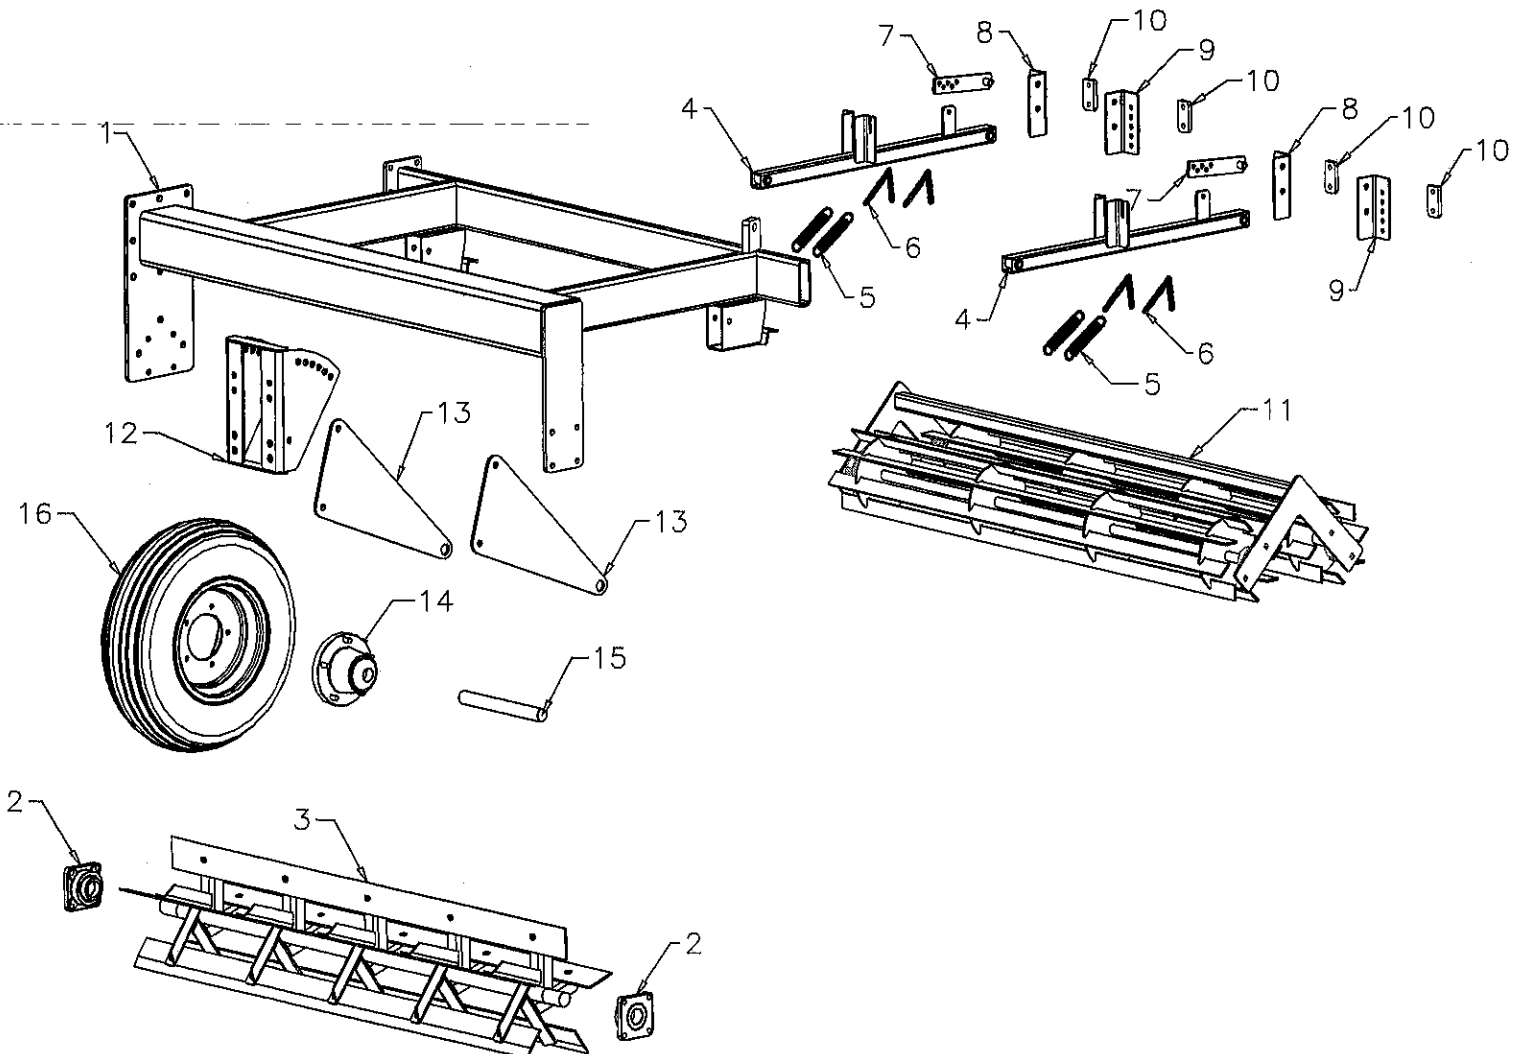

ECS
House
Industries

26' Rigid 8 Row Bed Conditioner
38" Row Centers
0264RBC

Parts List & Drawings
5/10/2011

8 ROW BED CONDITIONER			
REF#	DESCRIPTION	QTY	PART NUMBER
1	Assy, Bed Conditioner Center Frame	1	MFG030174
2	Assy, Bed Conditioner LH Frame Wing	1	MFG030175L
3	Assy, Bed Conditioner RH Frame Wing	1	MFG030175R
4	Rod, 8Row Bed Conditioner Tension	2	MFG030177
5	Pin, Mast	1	3761
6	Pin, Lower Hitch	2	3767

BED CONDITIONER

8 ROW BED CONDITIONER			
REF#	DESCRIPTION	QTY	PART NUMBER
1	Assy, Bed Conditioner RH Frame Wing	1	MFG030175R
2	Bearing, Flange	8	3816
3	Assembly, 75" Reel	4	3449
*	75" Reel Blade Only	20	3813
4	Arm, 41" Basket Mounting	8	1938
5	Spring, Basket Linkage	16	4336
6	Chain 3/16" 10 Links Long	16	4335
7	Link, Basket Adjustment	8	MFG030035
8	Angle, LH Basket Frame Attachment	8	4574
9	Angle RH Basket Frame Attachment	8	4573
10	Clamp, Basket Linkage	16	4396
11	Assembly, 76" Spiral Bar Basket	4	1993
12	Bracket, 0497 Bed Cond Gauge Wheel	2	1892
13	Plate, 0497 Gauge Wheel Side	4	1893
14	Hub, 104-448	2	9044
15	Axle	2	9079
16	Tire, 9.5L x 15	2	9162

BASKET ASSEMBLY		
REF#	DESCRIPTION	PART NUMBER
1	Frame, 75" Basket	1956
2	Bearing, Flange	4356
3	Assembly, 76" Spiral Basket	1986