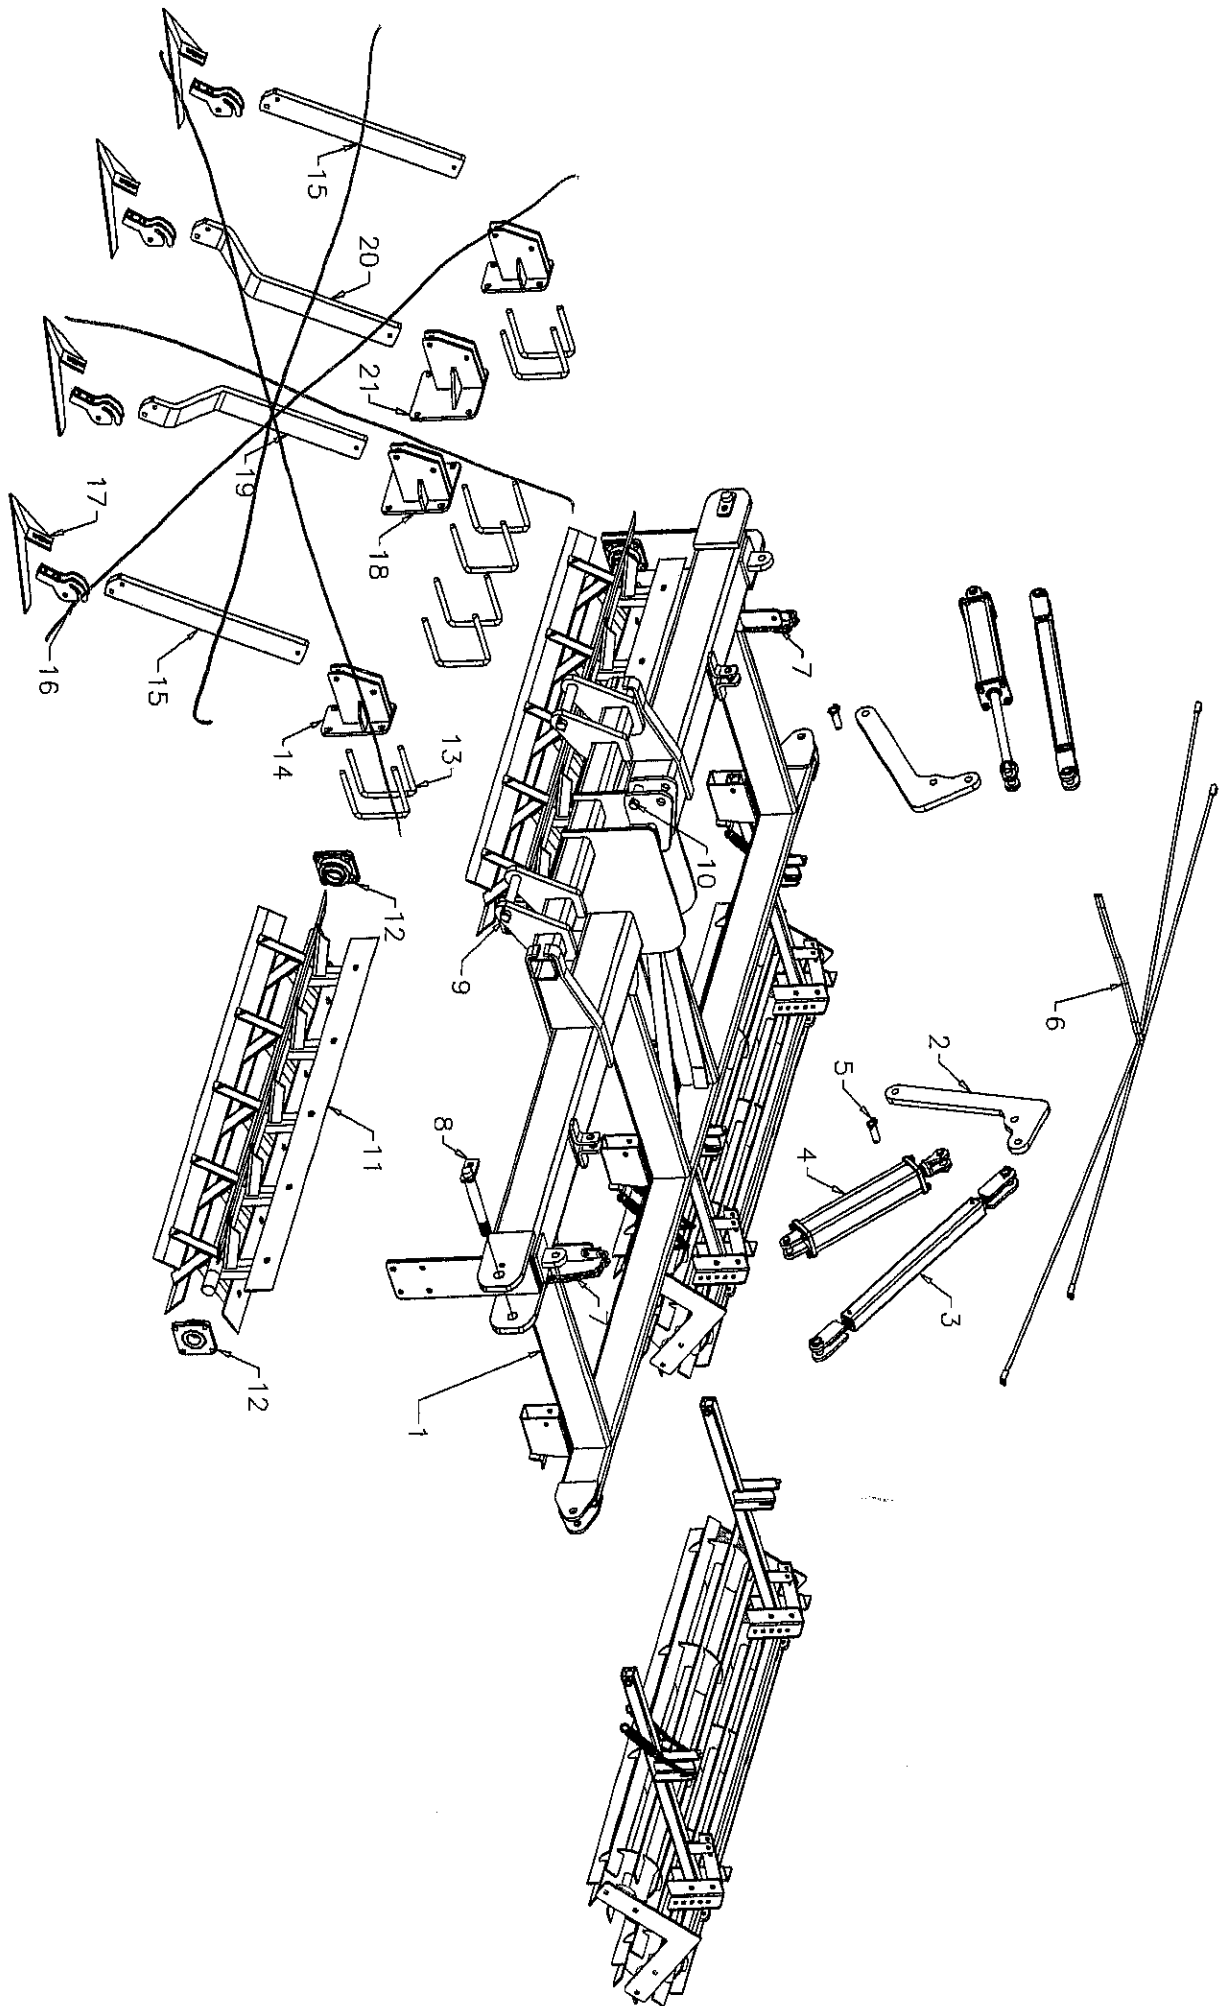

ECS
**House
Industries**

26' Folding Bed Conditioner

8 Row 38" Centers

0264FBC-FBOBP

Parts List & Drawings

2/21/2012

8 ROW FOLDING BED CONDITIONER			
REF#	DESCRIPTION	QTY	PART NUMBER
1	Assy, Bed Conditioner Center Frame	1	MFG030280
2	Arm, Bed Conditioner Lift	2	1943
3	Link, 28" Adjustment Lift	2	4743
4	Cylinder	2	1460
5	Pin, Cylinder	6	5053
6	Assembly, Hydraulic Hose	1	MFG030287
7	Folding Unit Safety Chain	2	4019
8	Bolt, 1 1/2" x 10" Folding Toolbar Hinge	2	MFG030286
9	Pin, Lower Hitch	2	4809
10	Pin, Mast	1	3761
11	Assembly, 75" Reel	4	3782
*	75" Reel Blade Only	20	3813
12	Bearing, Flange	8	3816
13	U-Bolt, 3/4" x 7" x 7" Sq.	6	8420
14	Bracket, Bed Shank Mount	6	1978
15	Shank, Straight Bed Sweep	6	1958
16	Foot, Middle Master	8	1090
17	16" Sweeps	8	1096
18	Bracket, Offset Bed Shank Mount LH	1	MFG030282L
19	Shank, 7" Offset Bed Sweep LH	1	1960
20	Shank, 7" Offset Bed Sweep RH	1	1959
21	Bracket, Offset Bed Shank Mount RH	1	MFG030282R

FOLDING BED CONDITIONER WING			
REF#	DESCRIPTION	QTY	PART NUMBER
1	Assy, Bed Conditioner RH Frame Wing	1	MFG030281R
2	Bearing, Flange	8	3816
3	Assembly, 75" Reel	4	3782
*	75" Reel Blade Only	20	3813
4	Arm, 41" Basket Mounting	8	1938
5	Spring, Basket Linkage	16	4336
6	Chain 3/16" 10 Links Long	16	4335
7	Link, Basket Adjustment	8	1939
8	Angle, LH Basket Frame Attachment	8	4574
9	Angle RH Basket Frame Attachment	8	4573
10	Clamp, Basket Linkage	16	4396
11	Assembly, 76" Spiral Bar Basket	4	1993
12	Bracket, 0497 Bed Cond Guage Wheel	2	1892
13	Plate, 0497 Guage Wheel Side	4	1893
14	Hub, 104-448	2	9044
15	Axle	2	9079
16	Tire, 9.5L x 15	2	9162
17	U-Bolt, 3/4" x 7" x 7" Sq.	6	8420
18	Bracket, Bed Shank Mount	6	1978
19	Shank, Straight Bed Sweep	6	1958
20	Foot, Middle Master	8	1090
21	16" Sweeps	8	1096