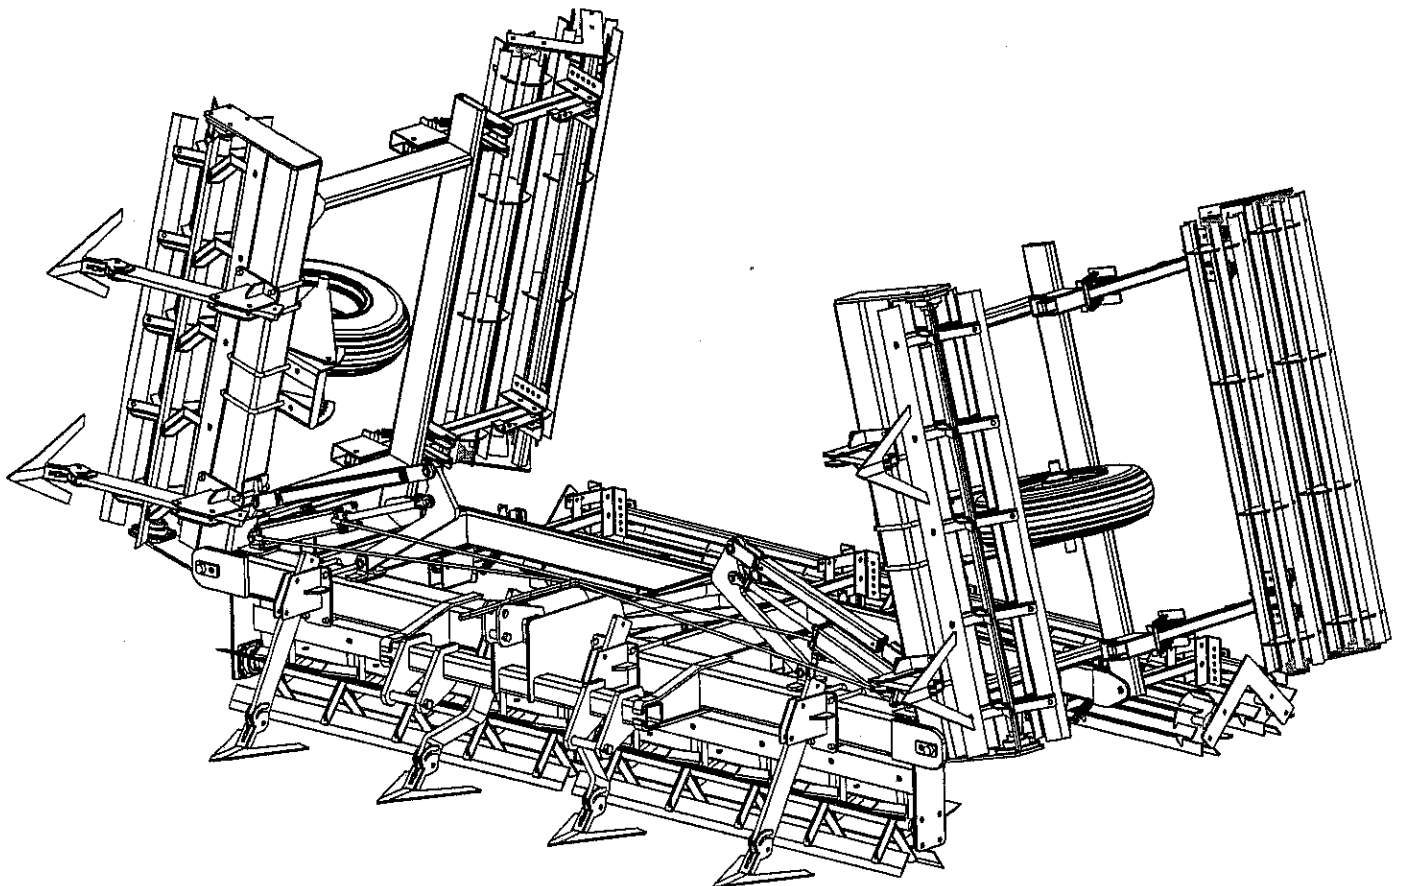

ECS
**House
Industries**

26' Folding Bed Conditioner

8 Row 38" Centers

0264FBC-FBOBP

Parts List & Drawings

2/21/2012

8 ROW FOLDING BED CONDITIONER			
REF#	DESCRIPTION	QTY	PART NUMBER
1	Assy, Bed Conditioner Center Frame	1	MFG030280
2	Arm, Bed Conditioner Lift	2	1943
3	Link, 28" Adjustment Lift	2	4743
4	Cylinder	2	1460
5	Pin, Cylinder	6	5053
6	Assembly, Hydraulic Hose	1	MFG030287
7	Folding Unit Safety Chain	2	4019
8	Bolt, 1 1/2" x 10" Folding Toolbar Hinge	2	MFG030286
9	Pin, Lower Hitch	2	4809
10	Pin, Mast	1	3761
11	Assembly, 75" Reel	4	3782
*	75" Reel Blade Only	20	3813
12	Bearing, Flange	8	3816
13	U-Bolt, 3/4" x 7" x 7" Sq.	6	8420
14	Bracket, Bed Shank Mount	6	1978
15	Shank, Straight Bed Sweep	6	1958
16	Foot, Middle Master	8	1090
17	16" Sweeps	8	1096
18	Bracket, Offset Bed Shank Mount LH	1	MFG030282L
19	Shank, 7" Offset Bed Sweep LH	1	1960
20	Shank, 7" Offset Bed Sweep RH	1	1959
21	Bracket, Offset Bed Shank Mount RH	1	MFG030282R

FOLDING BED CONDITIONER WING			
REF#	DESCRIPTION	QTY	PART NUMBER
1	Assy, Bed Conditioner RH Frame Wing	1	MFG030281R
2	Bearing, Flange	8	3816
3	Assembly, 75" Reel	4	3782
*	75" Reel Blade Only	20	3813
4	Arm, 41" Basket Mounting	8	1938
5	Spring, Basket Linkage	16	4336
6	Chain 3/16" 10 Links Long	16	4335
7	Link, Basket Adjustment	8	1939
8	Angle, LH Basket Frame Attachment	8	4574
9	Angle RH Basket Frame Attachment	8	4573
10	Clamp, Basket Linkage	16	4396
11	Assembly, 76" Spiral Bar Basket	4	1993
12	Bracket, 0497 Bed Cond Guage Wheel	2	1892
13	Plate, 0497 Guage Wheel Side	4	1893
14	Hub, 104-448	2	9044
15	Axle	2	9079
16	Tire, 9.5L x 15	2	9162
17	U-Bolt, 3/4" x 7" x 7" Sq.	6	8420
18	Bracket, Bed Shank Mount	6	1978
19	Shank, Straight Bed Sweep	6	1958
20	Foot, Middle Master	8	1090
21	16" Sweeps	8	1096