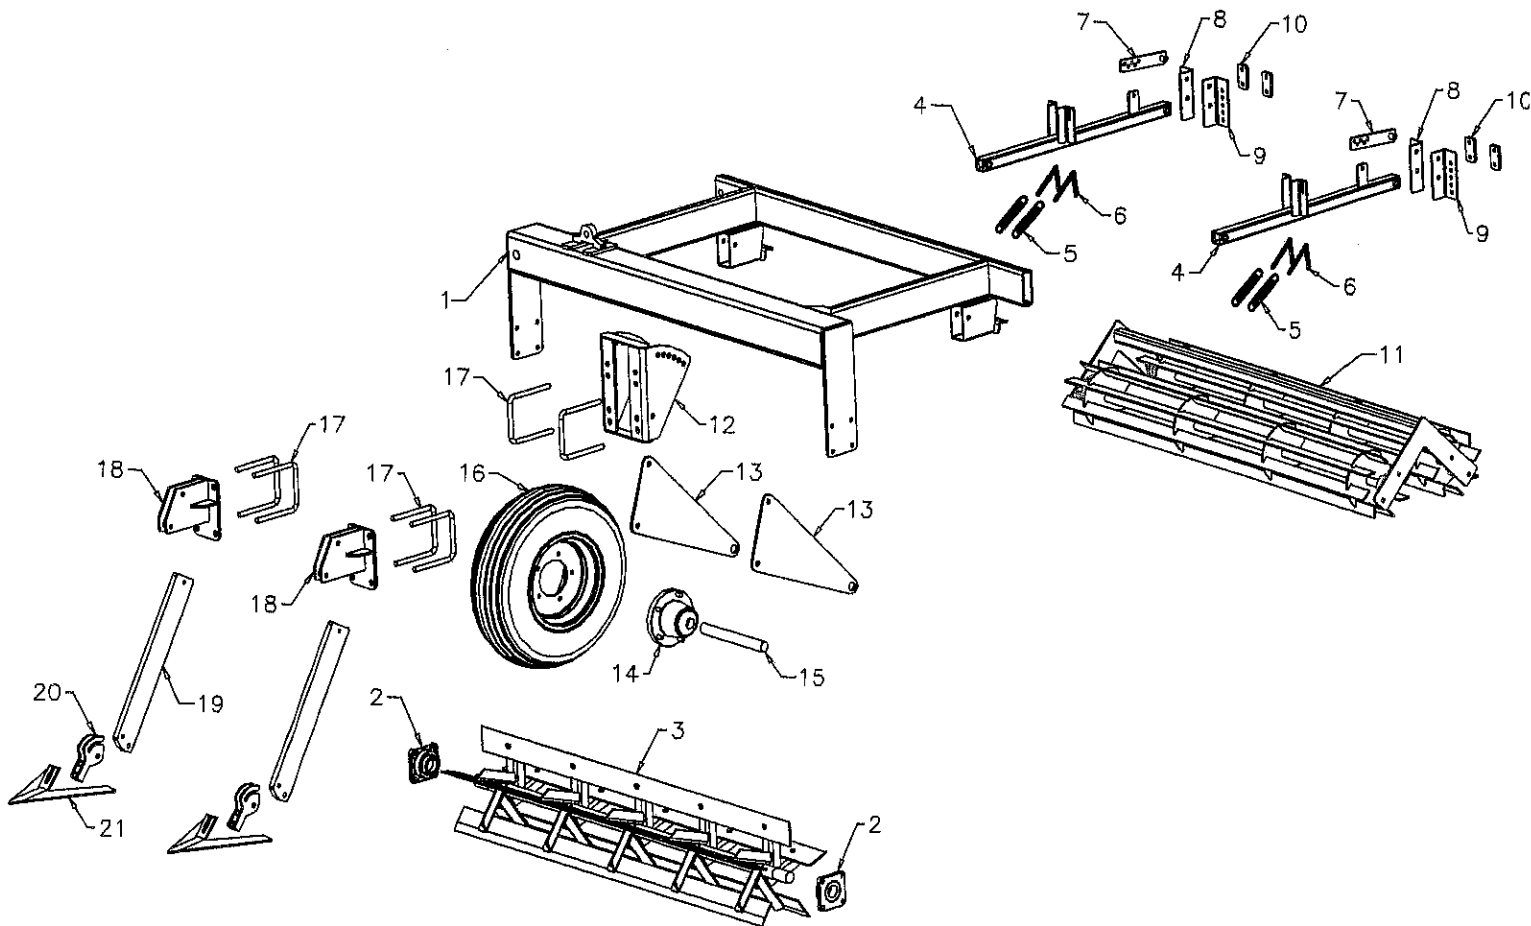

ECS
**House
Industries**

26' Folding Bed Conditioner

8 Row 38" Centers

0264FBC-FBOBP

Parts List & Drawings

2/21/2012

8 ROW FOLDING BED CONDITIONER			
REF#	DESCRIPTION	QTY	PART NUMBER
1	Assy, Bed Conditioner Center Frame	1	MFG030280
2	Arm, Bed Conditioner Lift	2	1943
3	Link, 28" Adjustment Lift	2	4743
4	Cylinder	2	1460
5	Pin, Cylinder	6	5053
6	Assembly, Hydraulic Hose	1	MFG030287
7	Folding Unit Safety Chain	2	4019
8	Bolt, 1 1/2" x 10" Folding Toolbar Hinge	2	MFG030286
9	Pin, Lower Hitch	2	4809
10	Pin, Mast	1	3761
11	Assembly, 75" Reel	4	3782
*	75" Reel Blade Only	20	3813
12	Bearing, Flange	8	3816
13	U-Bolt, 3/4" x 7" x 7" Sq.	6	8420
14	Bracket, Bed Shank Mount	6	1978
15	Shank, Straight Bed Sweep	6	1958
16	Foot, Middle Master	8	1090
17	16" Sweeps	8	1096
18	Bracket, Offset Bed Shank Mount LH	1	MFG030282L
19	Shank, 7" Offset Bed Sweep LH	1	1960
20	Shank, 7" Offset Bed Sweep RH	1	1959
21	Bracket, Offset Bed Shank Mount RH	1	MFG030282R

FOLDING BED CONDITIONER WING			
REF#	DESCRIPTION	QTY	PART NUMBER
1	Assy, Bed Conditioner RH Frame Wing	1	MFG030281R
2	Bearing, Flange	8	3816
3	Assembly, 75" Reel	4	3782
*	75" Reel Blade Only	20	3813
4	Arm, 41" Basket Mounting	8	1938
5	Spring, Basket Linkage	16	4336
6	Chain 3/16" 10 Links Long	16	4335
7	Link, Basket Adjustment	8	1939
8	Angle, LH Basket Frame Attachment	8	4574
9	Angle RH Basket Frame Attachment	8	4573
10	Clamp, Basket Linkage	16	4396
11	Assembly, 76" Spiral Bar Basket	4	1993
12	Bracket, 0497 Bed Cond Guage Wheel	2	1892
13	Plate, 0497 Guage Wheel Side	4	1893
14	Hub, 104-448	2	9044
15	Axle	2	9079
16	Tire, 9.5L x 15	2	9162
17	U-Bolt, 3/4" x 7" x 7" Sq.	6	8420
18	Bracket, Bed Shank Mount	6	1978
19	Shank, Straight Bed Sweep	6	1958
20	Foot, Middle Master	8	1090
21	16" Sweeps	8	1096