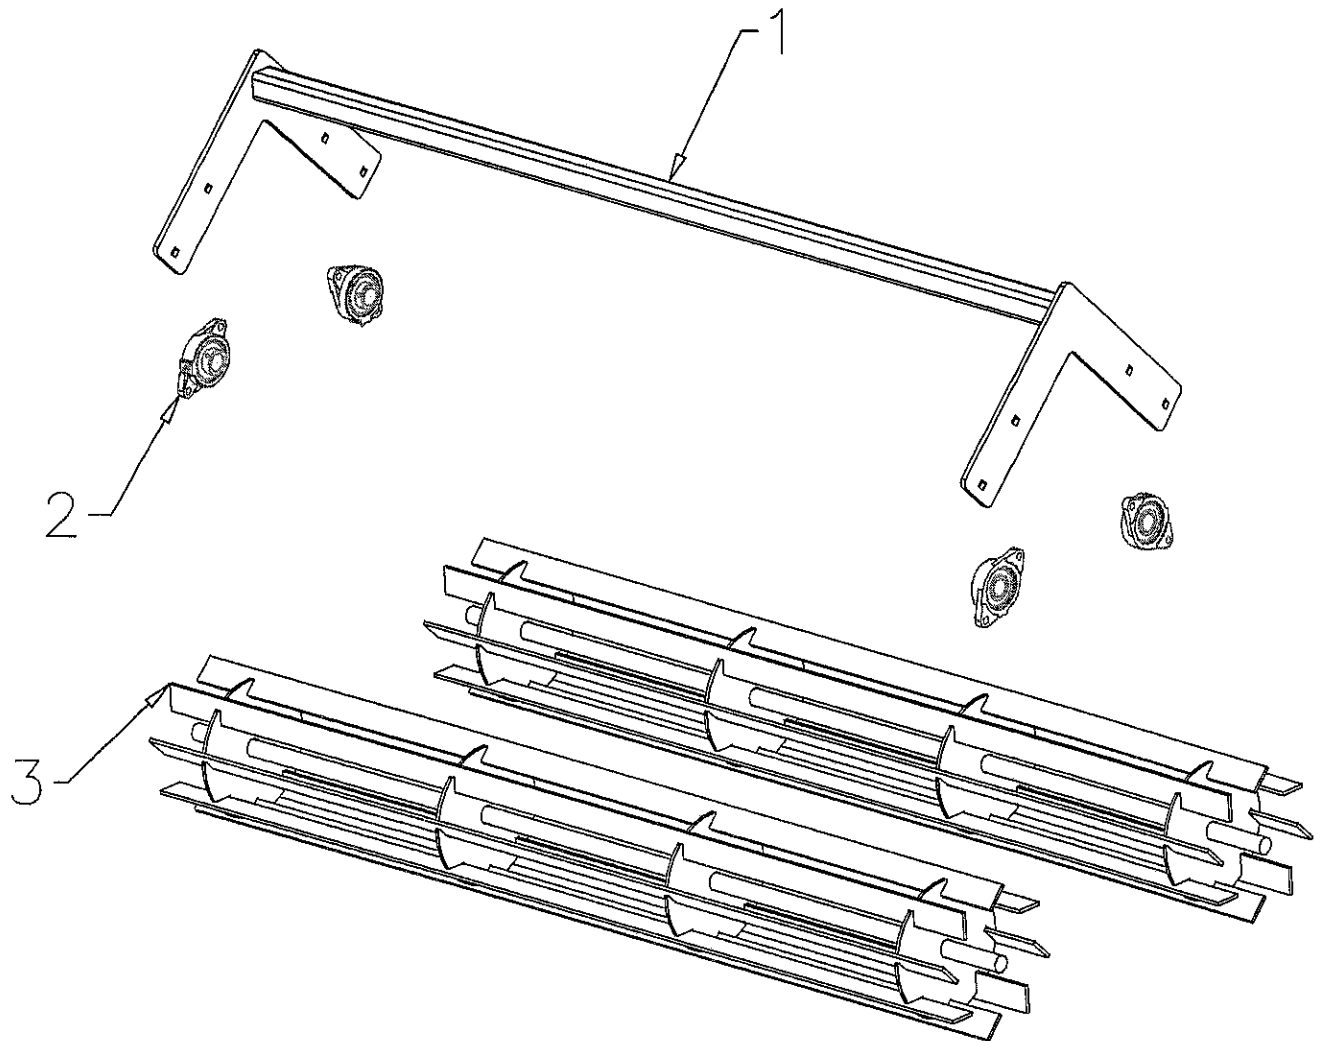

BASKET ASSEMBLY		
REF#	DESCRIPTION	PART NUMBER
1	Frame, 75" Basket	1956
2	Bearing, Flange	4356
3	Assembly, 76" Spiral Basket	1986