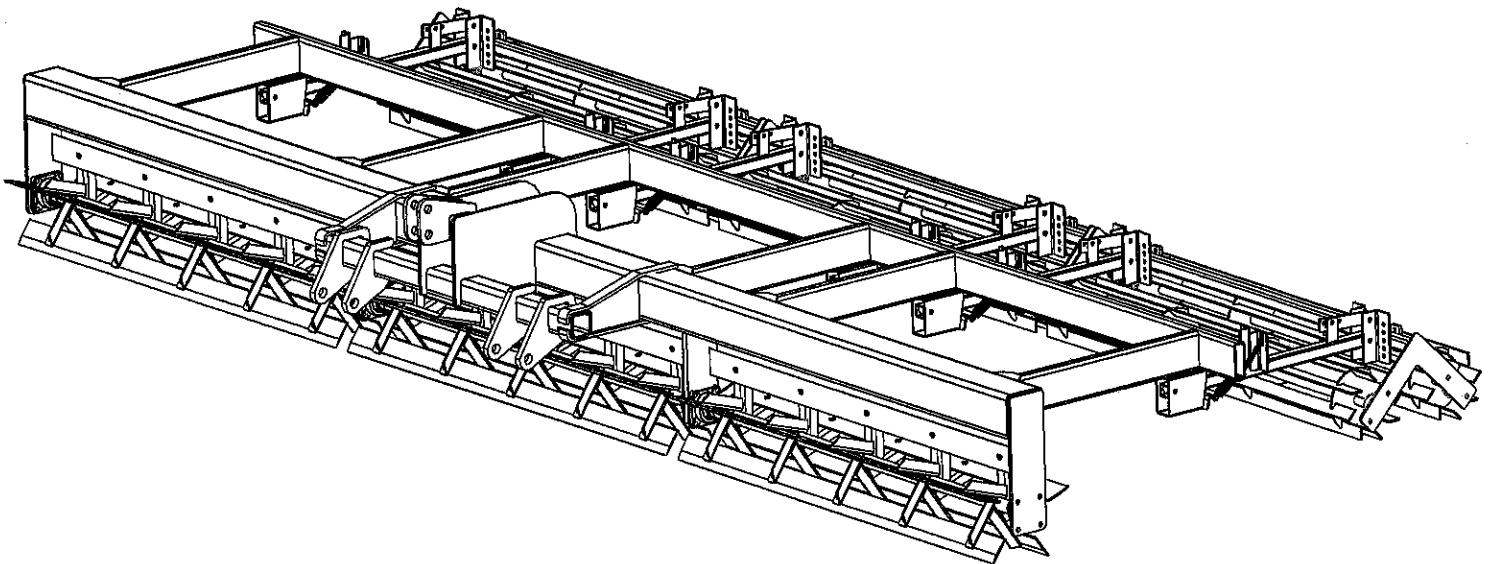

ECS
**House
Industries**

19-1/2' 6 Row Bed Conditioner
38" Row Centers

0194RBC

Parts List & Drawings
10/31/2011

6 ROW BED CONDITIONER			
REF#	DESCRIPTION	QTY	PART NUMBER
1	Assy, Bed Conditioner Frame	1	MFG030248
2	Pin, Mast	1	3761
3	Pin, Lower Hitch	2	3767
4	Bearing, Flange	6	3816
5	Assembly, 75" Reel	3	3782
*	75" Reel Blade Only	15	3813
6	Assembly, 76" Spiral Bar Basket	3	1993
7	Arm, 41" Basket Mounting	6	1938
8	Spring, Basket Linkage	12	4336
9	Chain 3/16" 10 Links Long	12	4335
10	Link, Basket Adjustment	6	1939
11	Angle, LH Basket Frame Attachment	6	4574
12	Angle RH Basket Frame Attachment	6	4573
13	Clamp, Basket Linkage	12	4396

BED CONDITIONER

BASKET ASSEMBLY		
REF#	DESCRIPTION	PART NUMBER
1	Frame, 75" Basket	1956
2	Bearing, Flange	4356
3	Assembly, 76" Spiral Basket	1986