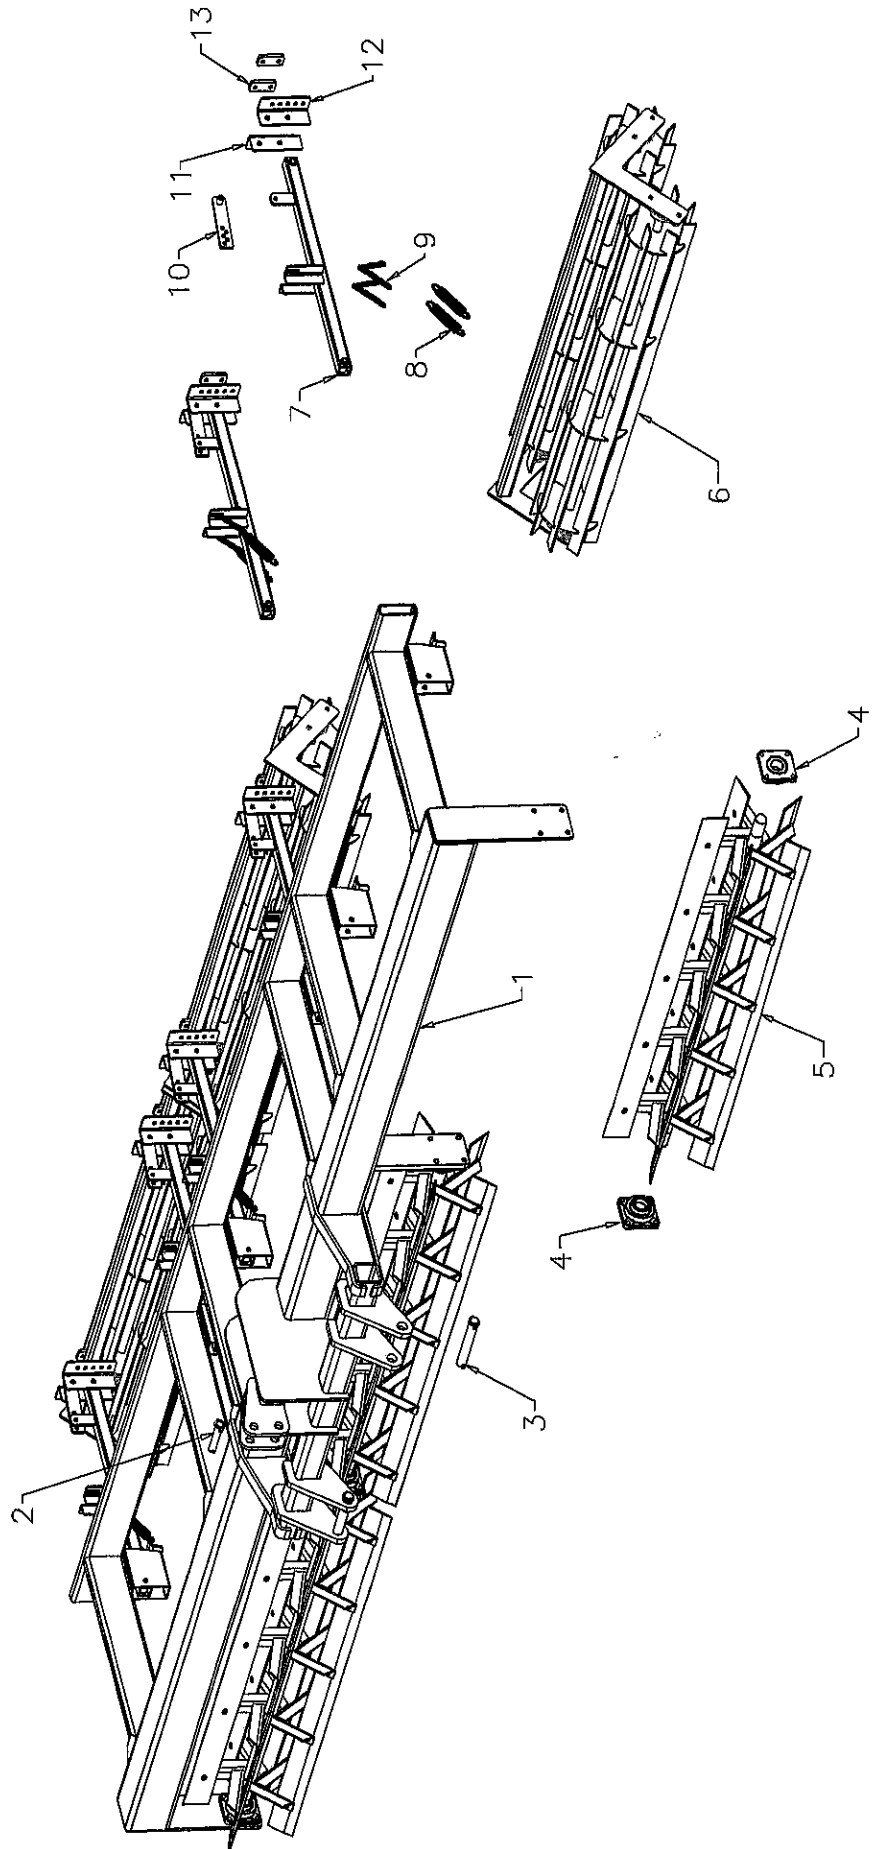

ECS
**House
Industries**

19-1/2' 6 Row Bed Conditioner
38" Row Centers

0194RBC

Parts List & Drawings
10/31/2011

6 ROW BED CONDITIONER			
REF#	DESCRIPTION	QTY	PART NUMBER
1	Assy, Bed Conditioner Frame	1	MFG030248
2	Pin, Mast	1	3761
3	Pin, Lower Hitch	2	3767
4	Bearing, Flange	6	3816
5	Assembly, 75" Reel	3	3782
*	75" Reel Blade Only	15	3813
6	Assembly, 76" Spiral Bar Basket	3	1993
7	Arm, 41" Basket Mounting	6	1938
8	Spring, Basket Linkage	12	4336
9	Chain 3/16" 10 Links Long	12	4335
10	Link, Basket Adjustment	6	1939
11	Angle, LH Basket Frame Attachment	6	4574
12	Angle RH Basket Frame Attachment	6	4573
13	Clamp, Basket Linkage	12	4396

BED CONDITIONER

BASKET ASSEMBLY		
REF#	DESCRIPTION	PART NUMBER
1	Frame, 75" Basket	1956
2	Bearing, Flange	4356
3	Assembly, 76" Spiral Basket	1986