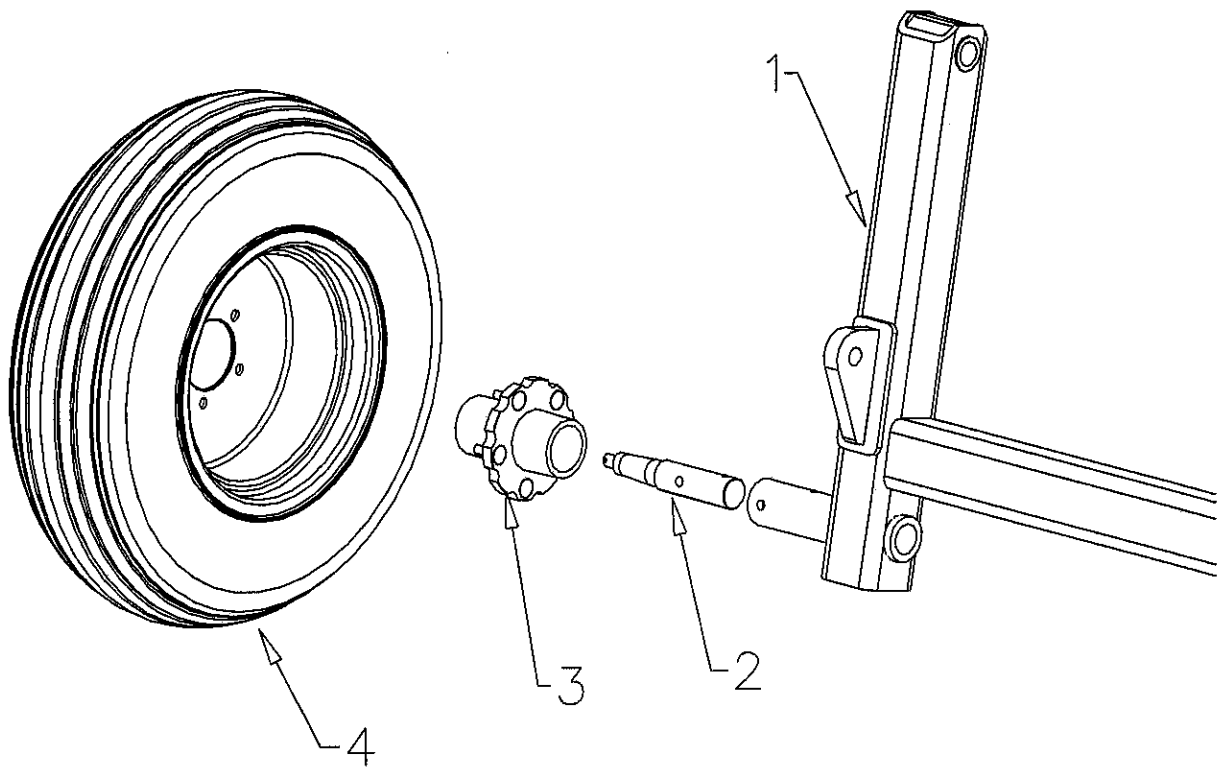

TRANSPORT AXLE		
REF#	DESCRIPTION	PART NUMBER
1	Assembly, 13' Pull Type Pulverizer Transport Axle	MFG030457
2	Spindle 106-753	9129
3	106-749 Hub with races, bearings, seal, and cap	9034
4	11L x 15 Tire Assembly (Wheel & Tire) 6 Hole	9181