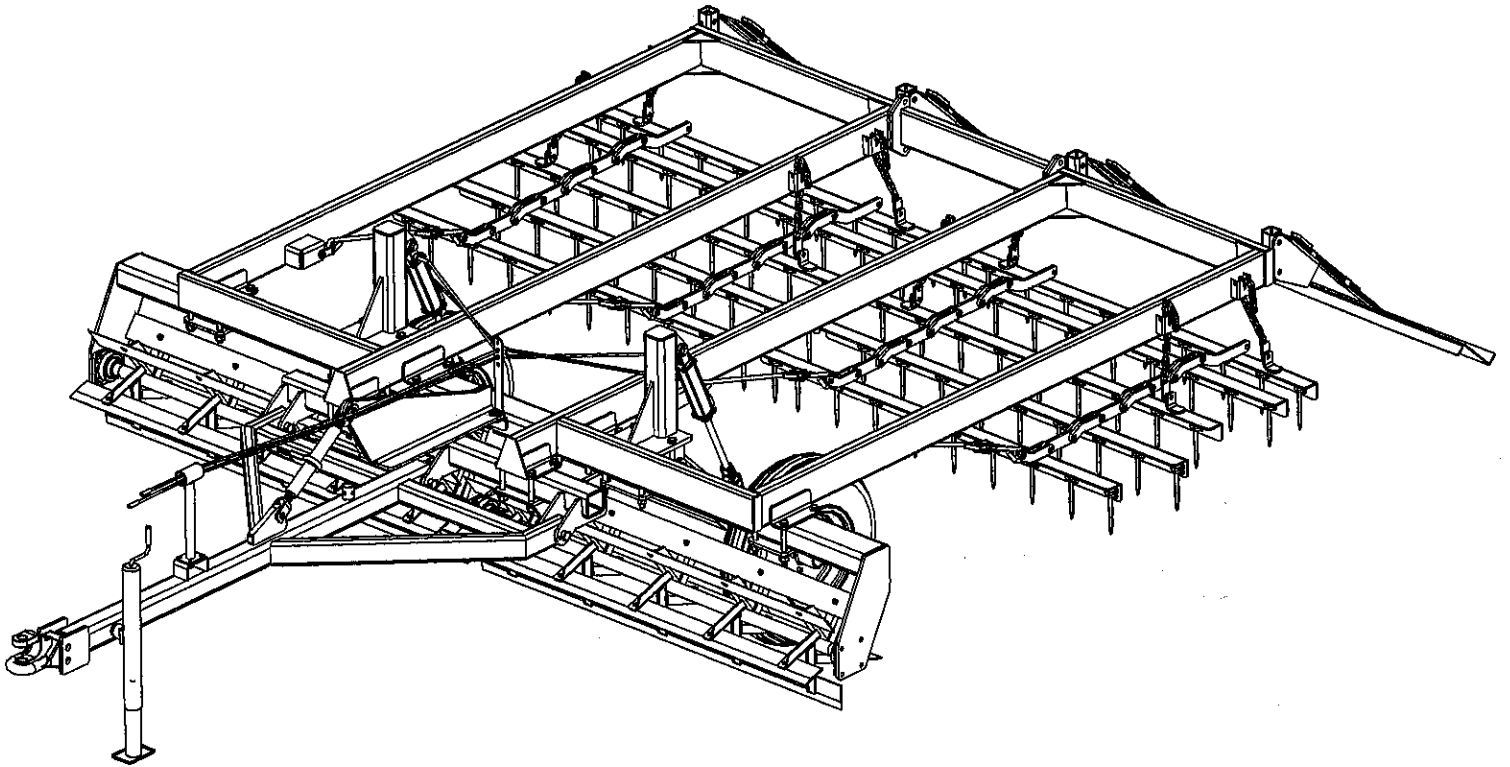

ECS  
**House  
Industries**

13' Pull Type Pulverizer

4 Row 38" Centers

0134RRP-5HDB

Parts List & Drawings

6/13/2012

<b>13' PULL TYPE PULVERIZER</b>			
<b>REF#</b>	<b>DESCRIPTION</b>	<b>QTY</b>	<b>PART NUMBER</b>
1	Assembly, 13' Pull Type Pulverizer Top Frame LH	1	MFG030449L
2	Assembly, 13' Pull Type Pulverizer Top Frame RH	1	MFG030449R
3	Assembly, Rear Box Frame Connecting Tube	1	MFG030450
4	Plate, Top Frame Center Bar Mounting Angle Clamp	2	MFG030411
5	Bolt, 3/4 x 6-1/2"	8	8108
6	Channel, Pull Type Hitch Attachment Support	2	MFG030401
7	Bolt, 3/4 x 6-1/2"	16	8108
8	Assembly, 13' Pull Type Pulverizer Hydraulic Hose	1	MFG030451
9	Assembly, Transport Axle Mounting Bracket	2	MFG030452
10	3 1/2" x 10" Cylinder	2	1285
11	Pin, Transport Wheel Pivot	2	MFG030384
12	Assembly, 13' Pull Type Pulverizer Transport Axle Complete	1	MFG030453
13	Assembly, 6' HD Flex Harrow	2	MFG030217
14	Bracket, Boardspring RH	4	4493R
15	Spring, Dragboard Leaf	6	2029
16	Plate, Dragboard Spring Reinforcement	12	2031
17	Bracket, Boardspring LH	4	4494L
18	Dragboard, 76" Metal	2	MFG030084
19	Assembly, 13' Pull Type Pulv Box Frame	1	MFG030454
20	Bolt, 3/4" x 8" Grade 8	8	5BLT348GRD8
21	Plate, Top Frame Center Bar Mounting Angle Clamp	2	MFG030295
22	Bearing, Flange	4	3816
23	Assembly, 75" Reel	2	3782
*	Blade Only	10	3813
24	Assembly, Hitch Attachment	1	MFG030455
25	Pin, Outer Tongue Tube	2	MFG030386
26	Pin, Center Tongue Tube	1	MFG030433
27	Jack, Turnbuckle	1	8450
28	Assembly, 13' Pull Type Pulverizer Tongue	1	MFG030456
29	Assembly, Hydraulic Hose Stand	1	MFG030425
30	Jack, Top Wind	1	SPORTWL158
31	Hitch, Perfect CAT3	1	8985
32	Clevis	1	8986