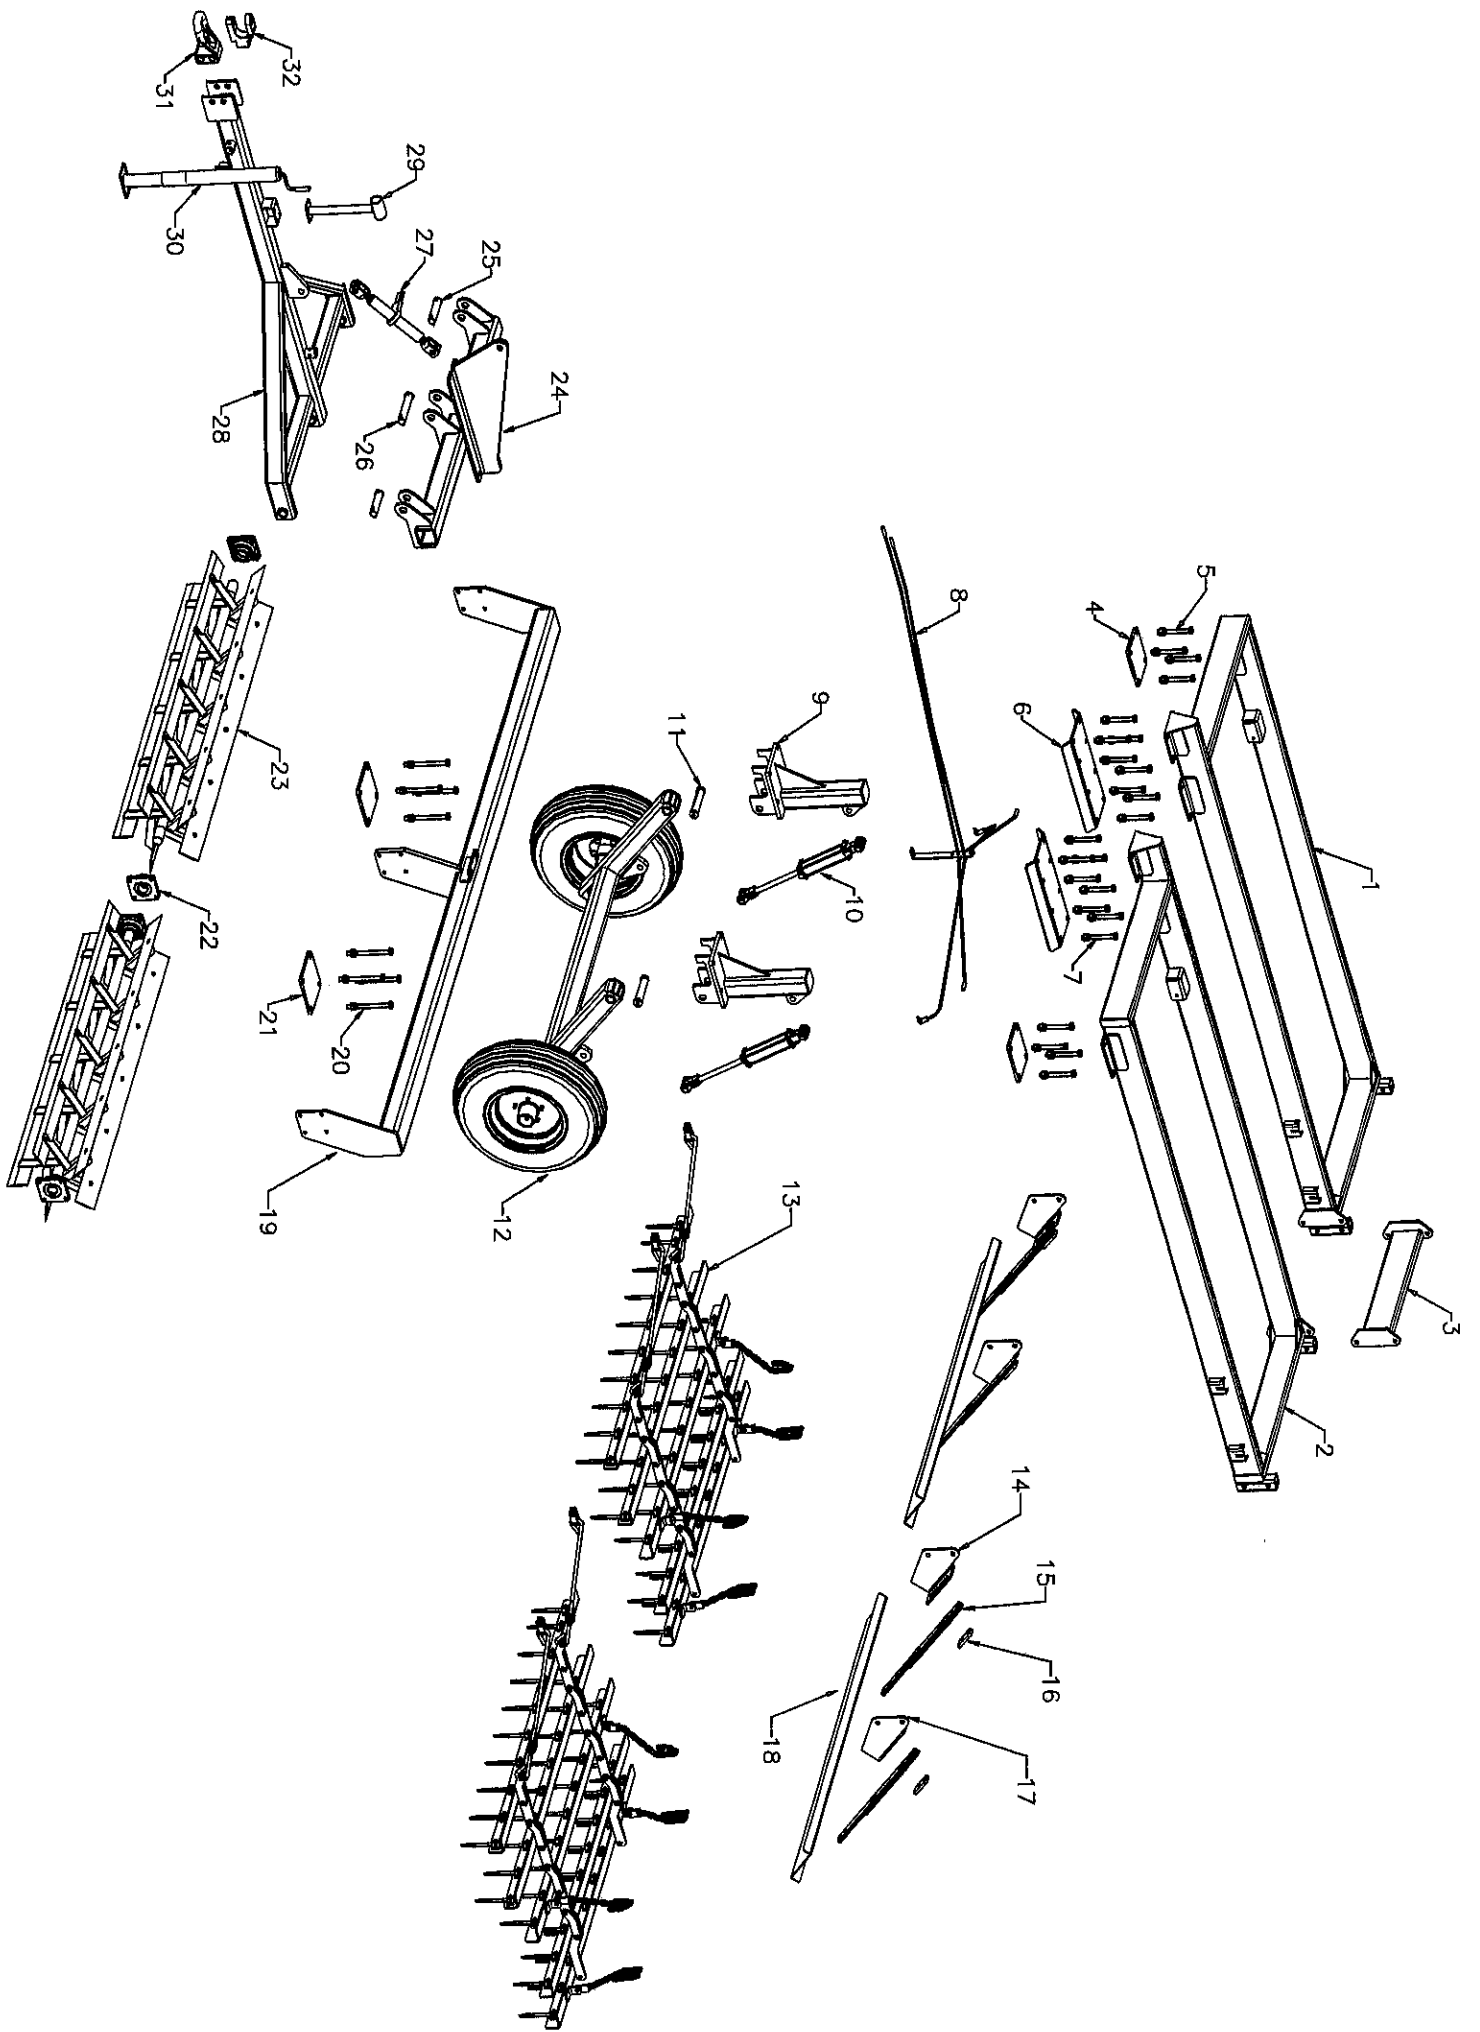

13' PULL TYPE PULVERIZER			
REF#	DESCRIPTION	QTY	PART NUMBER
1	Assembly, 13' Pull Type Pulverizer Top Frame LH	1	MFG030449L
2	Assembly, 13' Pull Type Pulverizer Top Frame RH	1	MFG030449R
3	Assembly, Rear Box Frame Connecting Tube	1	MFG030450
4	Plate, Top Frame Center Bar Mounting Angle Clamp	2	MFG030411
5	Bolt, 3/4 x 6-1/2"	8	8108
6	Channel, Pull Type Hitch Attachment Support	2	MFG030401
7	Bolt, 3/4 x 6-1/2"	16	8108
8	Assembly, 13' Pull Type Pulverizer Hydraulic Hose	1	MFG030451
9	Assembly, Transport Axle Mounting Bracket	2	MFG030452
10	3 1/2" x 10" Cylinder	2	1285
11	Pin, Transport Wheel Pivot	2	MFG030384
12	Assembly, 13' Pull Type Pulverizer Transport Axle Complete	1	MFG030453
13	Assembly, 6' HD Flex Harrow	2	MFG030217
14	Bracket, Boardspring RH	4	4493R
15	Spring, Dragboard Leaf	6	2029
16	Plate, Dragboard Spring Reinforcement	12	2031
17	Bracket, Boardspring LH	4	4494L
18	Dragboard, 76" Metal	2	MFG030084
19	Assembly, 13' Pull Type Pulv Box Frame	1	MFG030454
20	Bolt, 3/4" x 8" Grade 8	8	5BLT348GRD8
21	Plate, Top Frame Center Bar Mounting Angle Clamp	2	MFG030295
22	Bearing, Flange	4	3816
23	Assembly, 75" Reel	2	3782
*	Blade Only	10	3813
24	Assembly, Hitch Attachment	1	MFG030455
25	Pin, Outer Tongue Tube	2	MFG030386
26	Pin, Center Tongue Tube	1	MFG030433
27	Jack, Turnbuckle	1	8450
28	Assembly, 13' Pull Type Pulverizer Tongue	1	MFG030456
29	Assembly, Hydraulic Hose Stand	1	MFG030425
30	Jack, Top Wind	1	SPORTWL158
31	Hitch, Perfect CAT3	1	8985
32	Clevis	1	8986