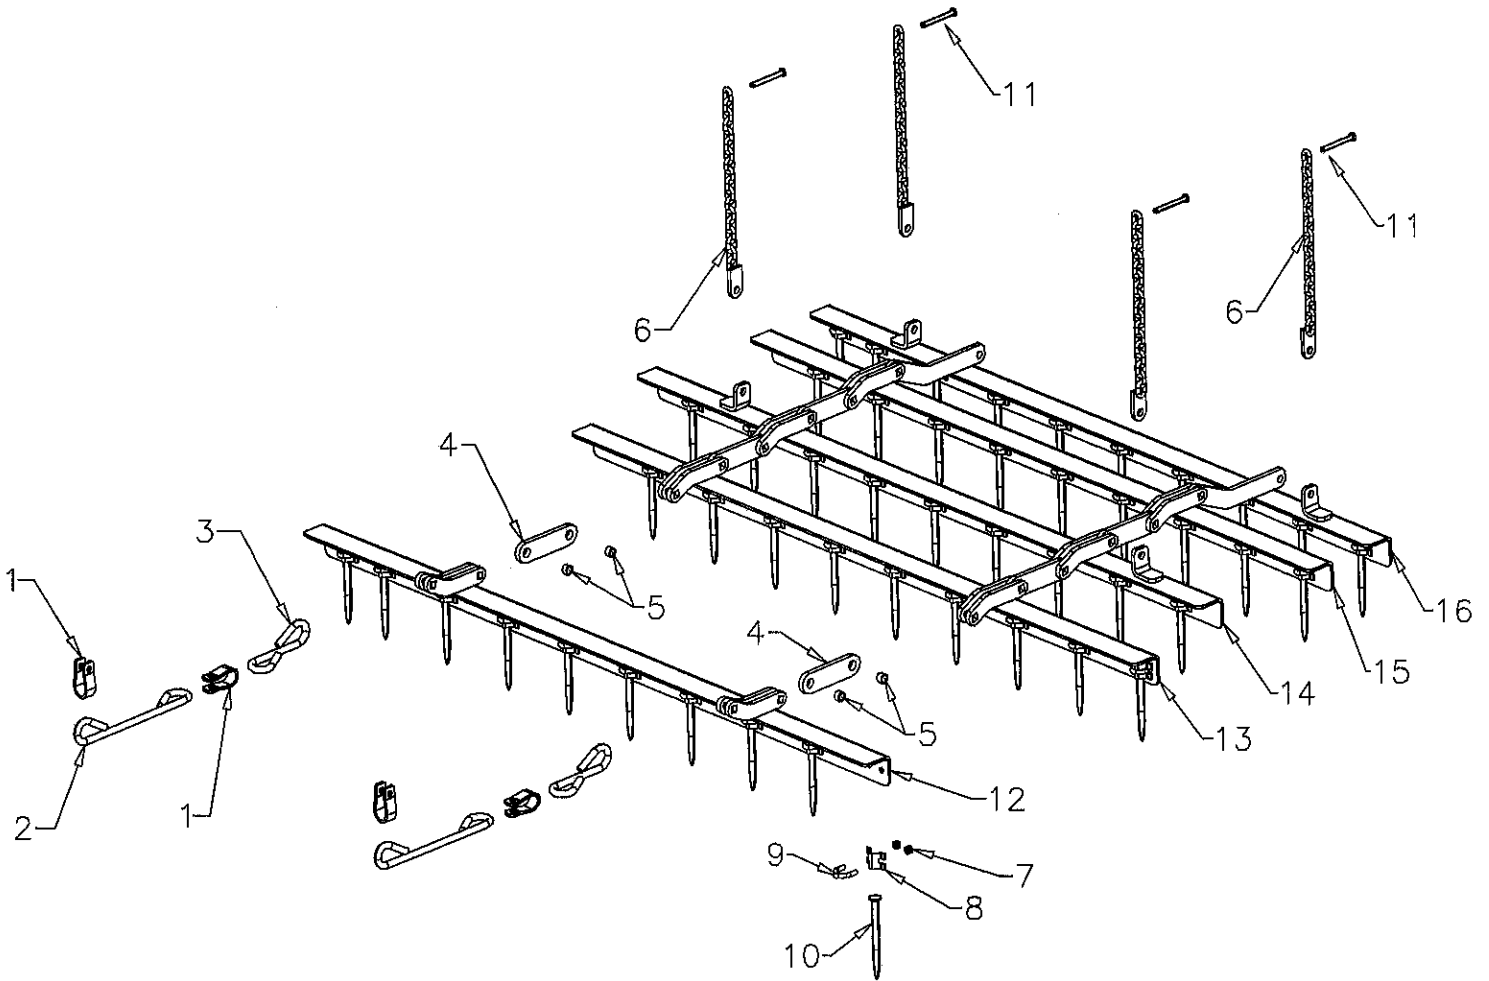

75" HARROW ASSEMBLY		
REF#	DESCRIPTION	PART NUMBER
1	Clevis, Harrow Pull	1010
2	Draglink 29"	2021
3	Link, Harrow Twisted Double Eye	1031
4	Link, Center	1028
5	Bushing, Harrow	1099
6	Chain, Harrow Lift - 21" Long	2025
7	Nut, 7/16" Center Lock N/C	8302
8	Pad, Harrow Tooth	1025
9	U-Bolt 7/16"	1026
10	Tooth, Harrow	1024
11	Pin, Lock	2724
12	Bar, #1-10 Tooth Harrow	MFG030227
13	Bar, #2-9 Tooth Harrow	MFG030228
14	Bar, #3-9 Tooth Harrow	MFG030229
15	Bar, #4-9 Tooth Harrow </td <td>MFG030230</td>	MFG030230
16	Bar, #5-10 Tooth Harrow	MFG030231